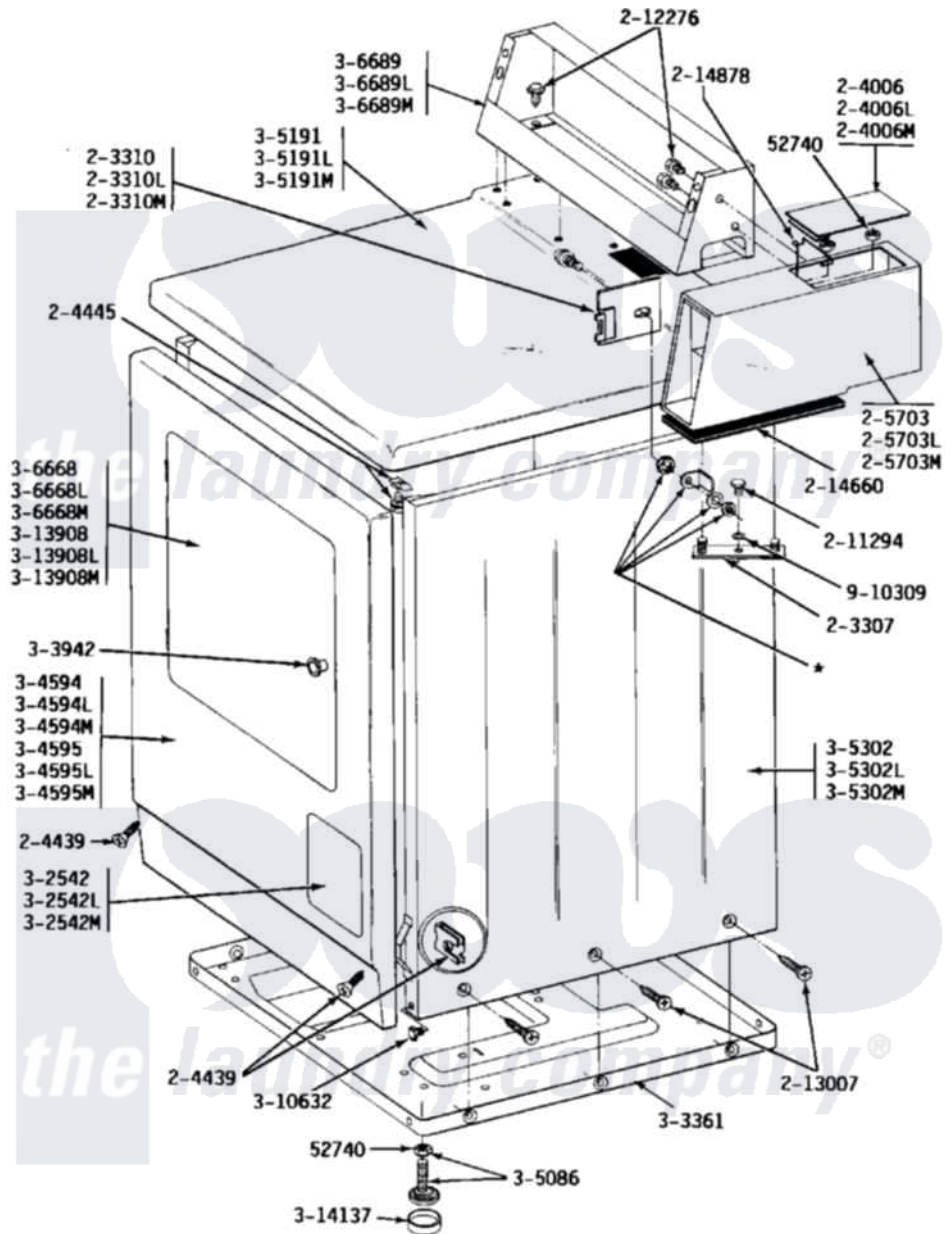

Maytag LDE24CT 04 - FRONT VIEW

Maytag [Commercial Maytag LDE24CT Dryer Parts](#) Parts Diagram 04 - FRONT VIEW
 Click on the part number to view part

Item	Original Part Number	Replaced By	Status	Part Description
001	Y052740	62739		Nut, Lock
002	NLA		Not Available	MTG. STRAP---NA
003	NLA		Not Available	ACCESS DOOR (WHITE)
004	NLA		Not Available	ACCESS DOOR-ALMOND
005	NLA		Not Available	ACCESS DOOR-HARVEST WHEAT
006	NLA		Not Available	ACCESS DOOR (WHITE)
007	NLA		Not Available	ACCESS DOOR-ALMOND
008	NLA		Not Available	ACCESS DOOR-HARVEST WHEAT
009	204439			Screw And Fstner Assembly
010	204445			Screw And Fastener Assembly
011	NLA		Not Available	OUTER CASE-WHITE
012	NLA		Not Available	OUTER CASE-ALMOND
013	NLA		Not Available	OUTER CASE-HARVEST WHEAT
014	211294	90767		Screw, 8A X 3/8 HeX Washer Head Tapping

015	212276	W10116760	Screw
016	213007		Xfor Cabinet See Cabinet, Back
017	214660		Gasket, Control Center
018	214878		Latch For Access Door
022	Y303361	Not Available	BASE ASSY. (UPPER & LOWER)
023	NLA	Not Available	KNOB AND SCREW
027	NLA	Not Available	FRONT PANEL-WHITE
028	NLA	Not Available	FRONT PANEL-ALMOND
029	NLA	Not Available	FRONT PANEL-HARVEST WHEAT
030	Y305086		Adjustable Leg And Nut
031	Y305191	Not Available	TOP COVER-WHITE
032	NLA	Not Available	TOP COVER-ALMOND
033	NLA	Not Available	TOP COVER-HARVEST WHEAT
034	NLA	Not Available	CABINET-WHITE
035	NLA	Not Available	CABINET-ALMOND
036	NLA	Not Available	CABINET-HARVEST WHEAT
037	Y306668		DOOR (WHT)
038	NLA	Not Available	DOOR-ALMOND
039	NLA	Not Available	DOOR-HARVEST WHEAT
040	NLA	Not Available	CONTROL COVER (WHT)
041	NLA	Not Available	CONTROL COVER ASSY----NA
042	NLA	Not Available	CONTROL COVER ASSY
043	Y310632	1163839	Screw
044	Y313908		DOOR PANEL-WHITE
045	NLA	Not Available	DOOR PANEL-ALMOND
046	NLA	Not Available	DOOR PANEL-HARVEST WHEAT
047	Y314137		Foot, Rubber
048	910309		Washer, Mounting Strap