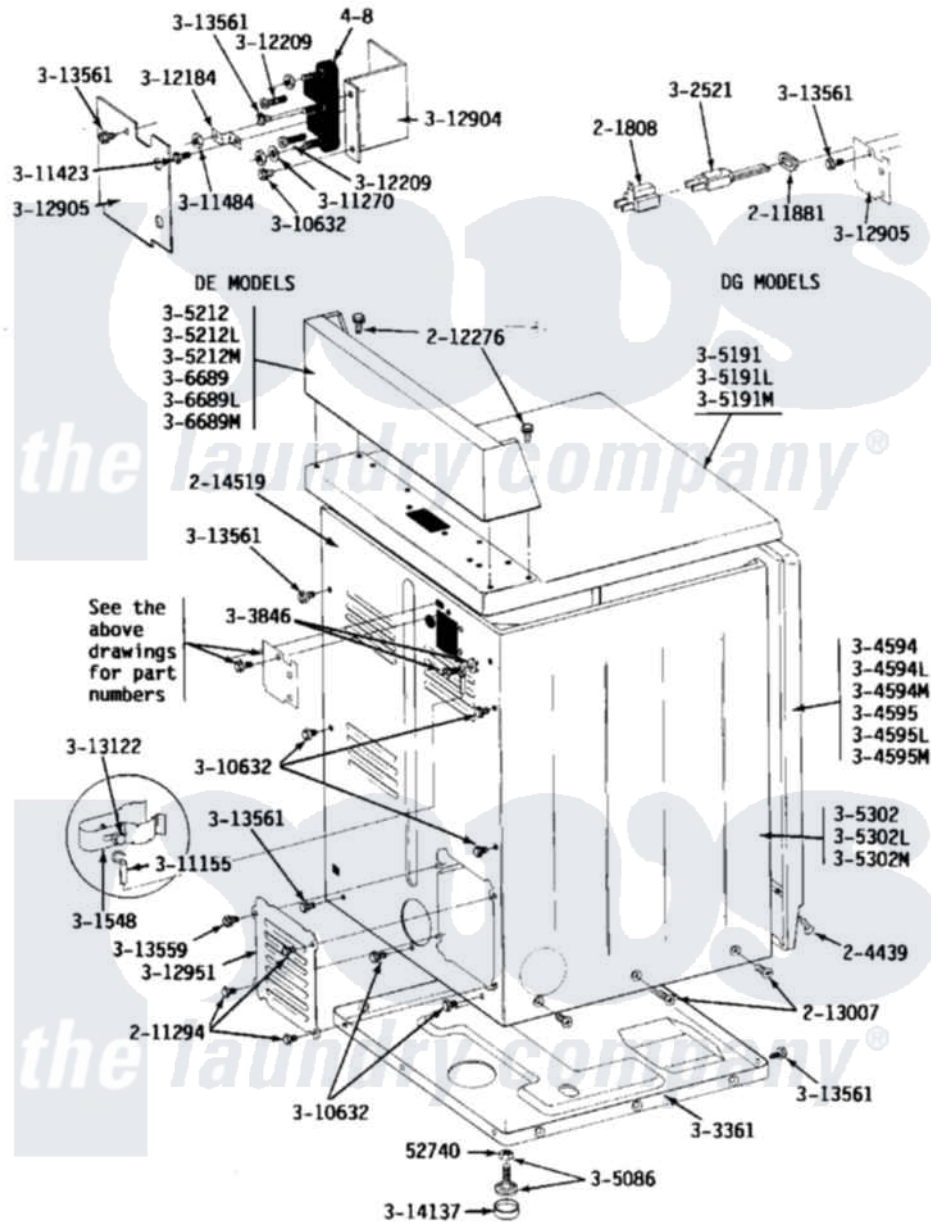

Maytag LDE24CT 05 - REAR VIEW

Maytag Commercial Maytag LDE24CT Dryer Parts Parts Diagram 05 - REAR VIEW
 Click on the part number to view part

Item	Original Part Number	Replaced By	Status	Part Description
001	Y052740	62739		Nut, Lock
002	Y201808			Converter
003	204439			Screw And Fstner Assembly
004	211294	90767		Screw, 8A X 3/8 HeX Washer Head Tapping
006	212276	W10116760		Screw
007	213007			Xfor Cabinet See Cabinet, Back
008	214519			LABEL, ELECTRICAL INSTR. PART NOT USED-GAS MODELS ONLY
009	301548			Clamp, Ground Wire
011	Y303361		Not Available	BASE ASSY. (UPPER & LOWER)
012	NLA		Not Available	SCREW & WASHER ASSY.
016	NLA		Not Available	FRONT PANEL-WHITE
017	NLA		Not Available	FRONT PANEL-ALMOND
018	NLA		Not Available	FRONT PANEL-HARVEST WHEAT

019	Y305086		Adjustable Leg And Nut
020	305168	33002916	Power Cord, Canadian 240V
021	Y305191		Not Available TOP COVER-WHITE
022	NLA		Not Available TOP COVER-ALMOND
023	NLA		Not Available TOP COVER-HARVEST WHEAT
027	NLA		Not Available CABINET-WHITE
028	NLA		Not Available CABINET-ALMOND
029	NLA		Not Available CABINET-HARVEST WHEAT
030	NLA		Not Available CONTROL COVER (WHT)
031	NLA		Not Available CONTROL COVER ASSY----NA
032	NLA		Not Available CONTROL COVER ASSY
033	Y310632	1163839	Screw
034	311155		Ground Wire And Clamp
035	Y311270		Washer, Terminal Block
036	Y311423	489483	Screw 10-32 X 1/2
037	311484	112432	Nut
038	Y312184		Strap, Grounding
039	Y312209	W10001200	Screw
040	Y312904		Bracket, Terminal Block
041	Y312905		Not Available COVER, TERMINAL
042	Y312951		Not Available ACCESS COVER, BACK
043	313122		Screw - Baffle To Tumbler
044	Y313559		Screw
045	Y313561		Screw----NA
046	Y314137		Foot, Rubber
047	400008		Block, Terminal