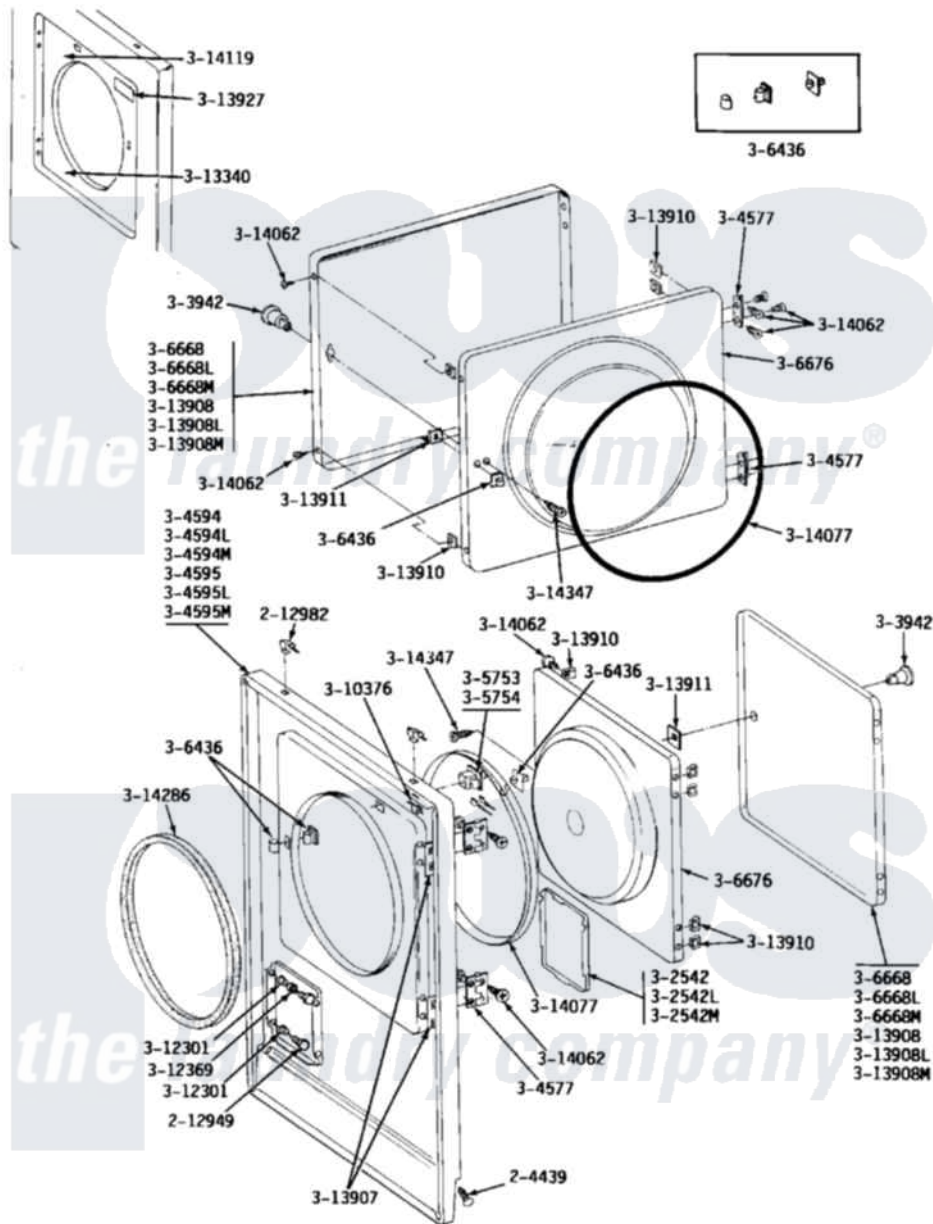

Maytag LDE24CT 06 - FRONT PANEL & DOOR ASSEMBLY

Maytag [Commercial Maytag LDE24CT Dryer Parts](#) Parts Diagram 06 - FRONT PANEL & DOOR ASSEMBLY
 Click on the part number to view part

Item	Original Part Number	Replaced By	Status	Part Description
001	204439			Screw And Fstner Assembly
002	212949	22001866		Screw, Relay
003	212982	22001650		Fastener, Spring
004	NLA		Not Available	ACCESS DOOR (WHITE)
005	NLA		Not Available	ACCESS DOOR-ALMOND
006	NLA		Not Available	ACCESS DOOR-HARVEST WHEAT
007	NLA		Not Available	KNOB AND SCREW
011	NLA		Not Available	FRONT PANEL-WHITE
012	NLA		Not Available	FRONT PANEL-ALMOND
013	NLA		Not Available	FRONT PANEL-HARVEST WHEAT
014	Y304577	33001230		Hinge, Door
015	Y305753	W10169313		Switch-Dor
016	Y305754	W10169313		Switch-Dor
017	306436			Door Latch Kit--W
018	Y306668			DOOR (WHT)

019	NLA	Not Available	DOOR-ALMOND
020	NLA	Not Available	DOOR-HARVEST WHEAT
021	NLA	Not Available	INNER DOOR WITH KNOB
022	Y310376		Clip, Door Switch Harness
023	NLA	Not Available	BUSHING FOR ACCESS STUD
024	312369		Sleeve, Access Panel Stud Part Not Used
025	Y313340		LABEL, LINT SCREEN INSTRUCTION
026	Y313907		Fastener, Twin
027	Y313908		DOOR PANEL-WHITE
028	NLA	Not Available	DOOR PANEL-ALMOND
029	NLA	Not Available	DOOR PANEL-HARVEST WHEAT
030	Y313910		Clip, Door Liner To Outer Panel
031	Y313911		Door Strike Retainer
032	Y313927		INSTRUCTION LABEL
033	Y314062		Screw, Door Hinge And Panel
034	314077		Door Seal
035	NLA	Not Available	GAS IGNITION LABEL
036	314286		Seal For Front Panel
037	NLA	Not Available	SCREW FOR DOOR KNOB----NA