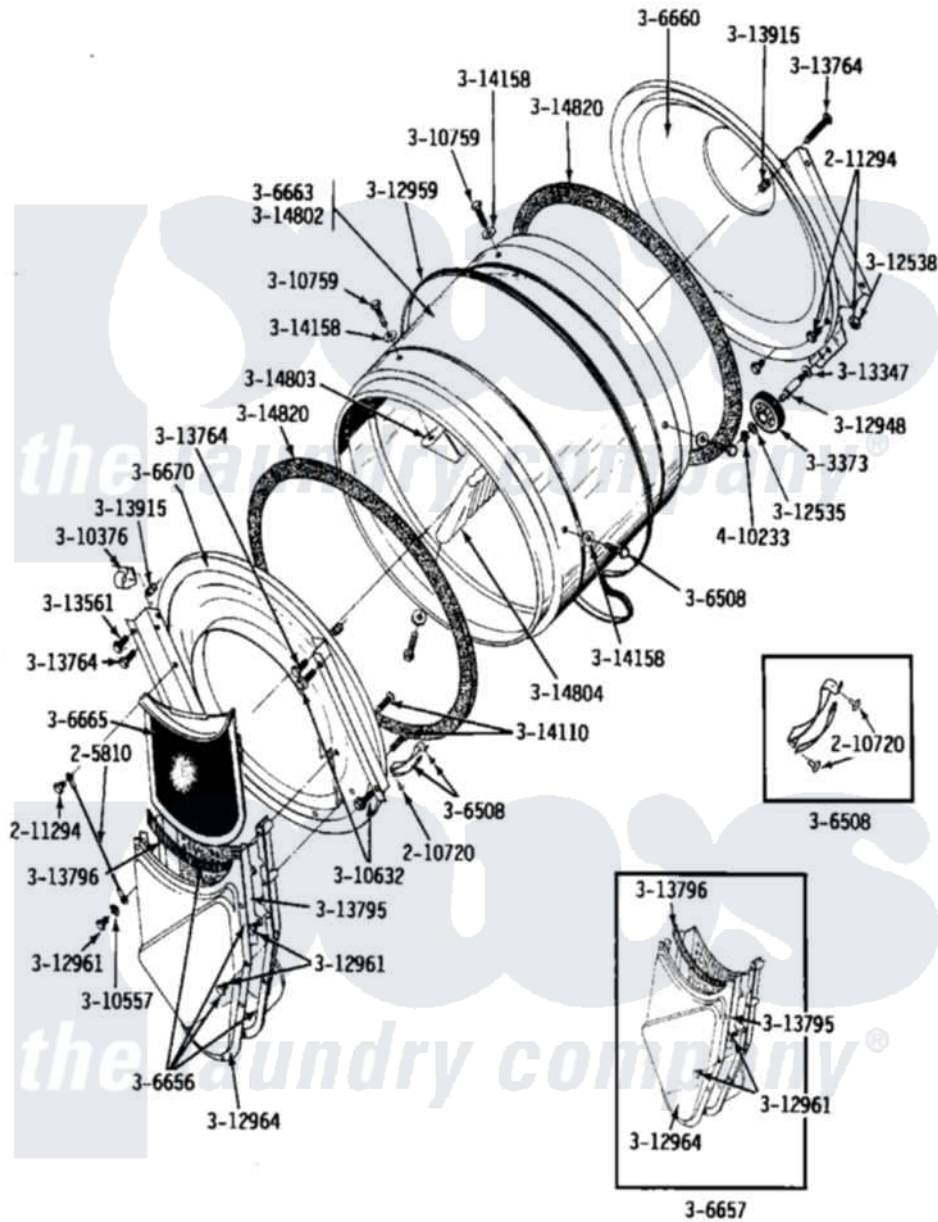

Maytag LDE24CT 07 - LINT SCREEN, TUMBLER (FRONT & BACK)

Maytag Commercial Maytag LDE24CT Dryer Parts Parts Diagram 07 - LINT SCREEN, TUMBLER (FRONT & BACK)
 Click on the part number to view part

Item	Original Part Number	Replaced By	Status	Part Description
001	205810			Wire, Ground
002	210720			Rivet, Bearing To Tumbler Frnt
003	211294	90767		Screw, 8A X 3/8 HeX Washer Head Tapping
004	Y303373	12001541		Drum Roller/Washer Assembly--W
005	306508			Tumbler Bearing Kit ---W
006	306656		Not Available	OUTLET DUCT & GRID ASSEMBLY
007	306657		Not Available	OUTLET DUCT & GRID
008	Y306660	33001106		Back, Tumbler
009	306663		Not Available	TUMBLER W/BAFFLES
010	Y306665	33001003		Screen, Lint
011	NLA		Not Available	TUMBLER FRONT---NA
012	Y310376			Clip, Door Switch Harness
013	310557			Washer
014	Y310632	1163839		Screw

015	Y310759		Screw, Tumbler Baffles
016	312535		Washer, Vault Mounting Brk.
017	312538	33001443	Nut, Hex
018	Y312948	6-3129480	Shaft- Tumbler
019	Y312959		Poly "V" Belt For Tumbler
020	Y312961	W10116751	Screw
021	Y312964	Not Available	OUTLET DUCT - OUTER HALF
022	Y313347	312535	Washer, Vault Mounting Brk.
023	Y313561		Screw----NA
024	NLA	Not Available	SCREW
025	Y313795		Guide For Lint Screen
026	Y313796		Lint Seal
027	NLA	Not Available	COVER, THREAD
028	Y314110	33002917	Screw, No.10-16
029	314158		Washer, Baffle To Tumbler
030	314802	Not Available	TUMBLER W/OUT BAFFLES
031	314803	33001012	Baffle
032	314804	33001004	Baffle, Tall
033	314820		Seal, Tumbler
034	410233	9703438	Ring-Retrn