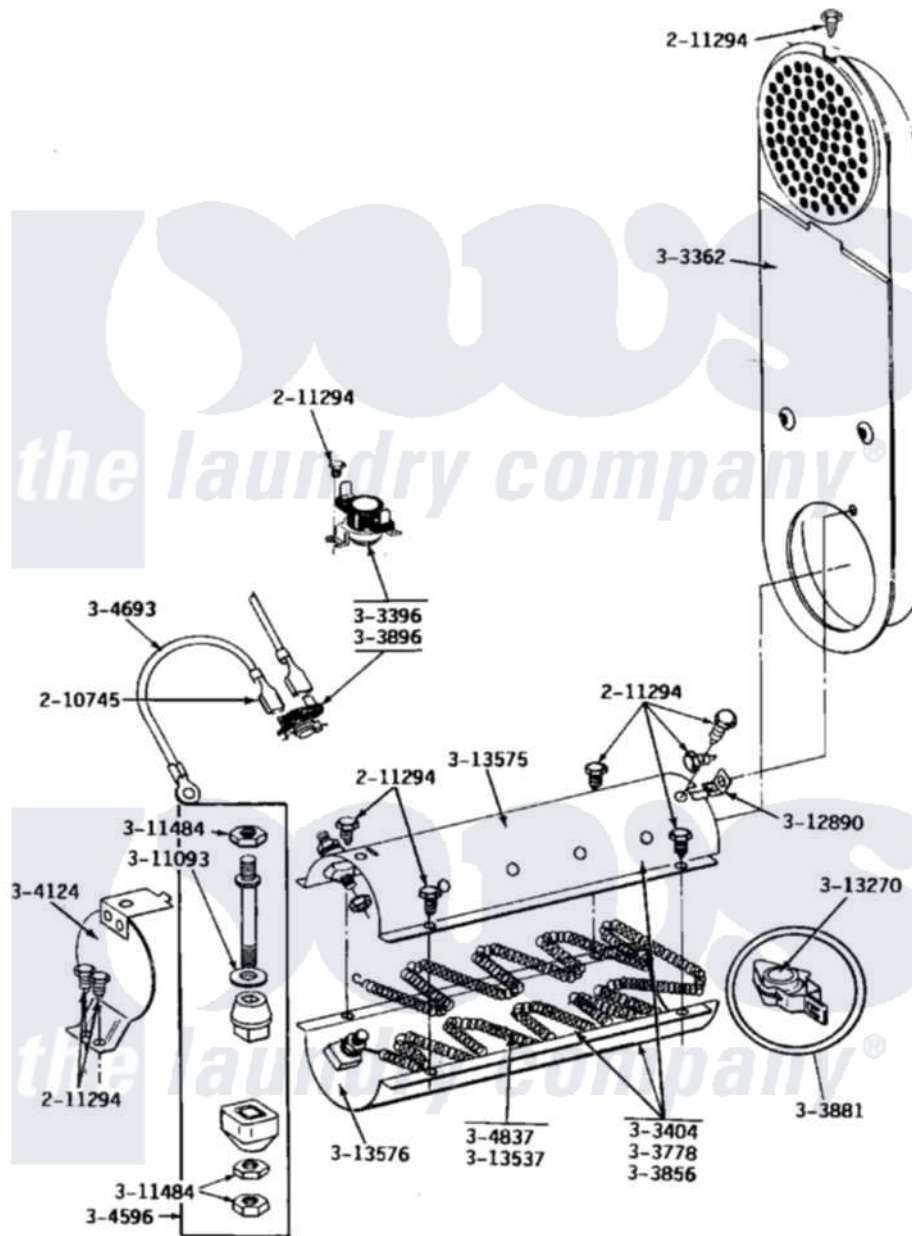

Maytag LDE24CT 08 - INLET DUCT & HEATER ASSEMBLY

Maytag [Commercial Maytag LDE24CT Dryer Parts](#) Parts Diagram 08 - INLET DUCT & HEATER ASSEMBLY
 Click on the part number to view part

Item	Original Part Number	Replaced By	Status	Part Description
001	210745			Wire Terminal
002	211294	90767		Screw, 8A X 3/8 HeX Washer Head Tapping
003	Y303362			Inlet Duct Assembly - DE
004	303396			Thermostat, Hi-Limit
005	Y303404			Heater Assembly Complete
006	Y303778			Heater Assembly Complete
007	Y303856		Not Available	HEATER ASSY. COMPLETE (208V)
008	Y303881			Clip And Insulator Assembly
009	303896			Hi-Limit Thermostat-Canada
010	304124		Not Available	HEATER SHIELD
011	Y304596			Terminal Insulator Assembly
012	Y304693			Jumper Wire
013	Y304837	W10116793		Element
014	311093			Washer, Terminal Connection
015	311484	112432		Nut

016	Y312890		Retainer, Heater Chamber
017	Y313270		Insulator For Heater Elemen
018	Y313537		Heater Element 240 Volt
019	Y313575	Not Available	HEATER CHAMBER, TOP
020	Y313576		Heater Chamber, Bottom