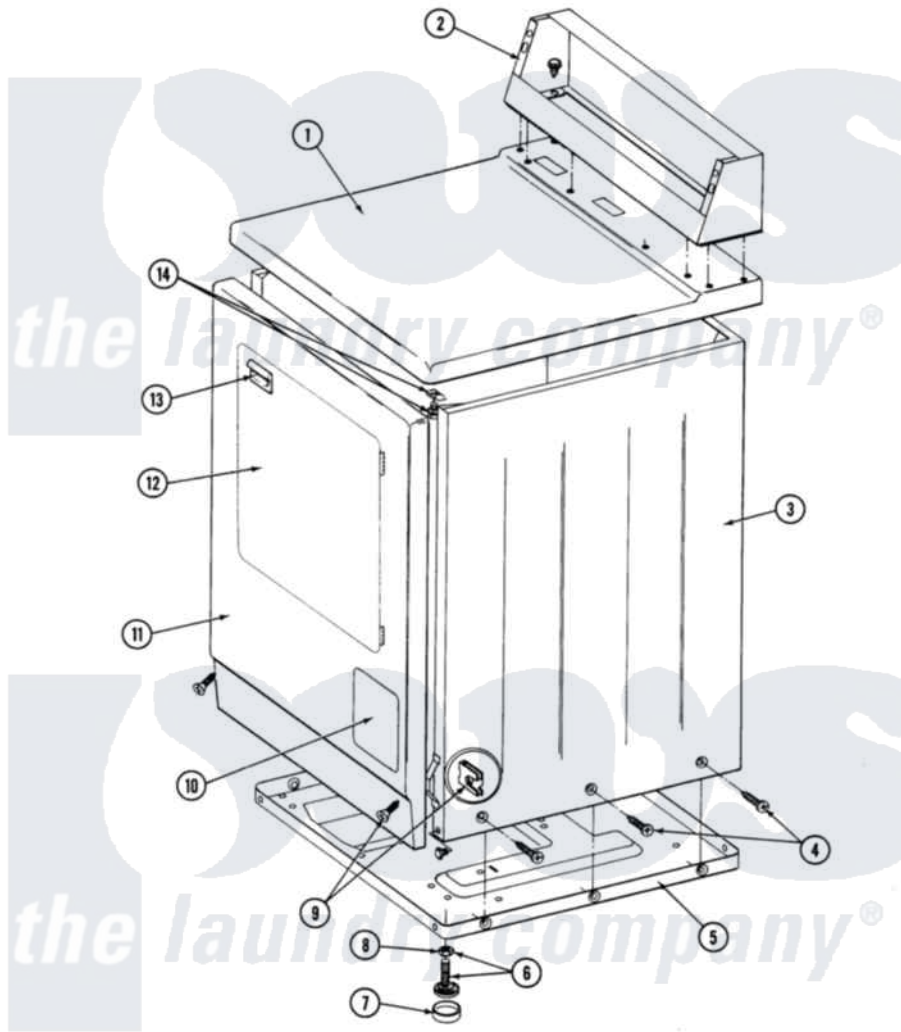

Maytag LDE26CA 01 - FRONT VIEW - CA MODELS

SECTION: FRONT VIEW
MODEL: DE-D626CA

Issue Date: 11/90

6

Maytag Commercial Maytag LDE26CA Dryer Parts Parts Diagram 01 - FRONT VIEW - CA MODELS
Click on the part number to view part

Item	Original Part Number	Replaced By	Status	Part Description
001	307104			Top Cover Assembly
"	NLA		Not Available	(ALM)
002	212276	W10116760		Screw
"	NLA		Not Available	CONSOLE (WHT)
003	NLA		Not Available	CABINET (WHT)
"	Y310632	1163839		Screw
004	213007			Xfor Cabinet See Cabinet, Back
005	Y303361		Not Available	BASE ASSY. (UPPER & LOWER)
006	Y305086			Adjustable Leg And Nut
007	Y314137			Foot, Rubber
008	Y052740	62739		Nut, Lock
009	204439			Screw And Fstner Assembly
010	NLA		Not Available	PART NOT USED
011	NLA		Not Available	PANEL, FRONT (WHT)
012	308061		Not Available	DOOR ASSY. COMPLETE