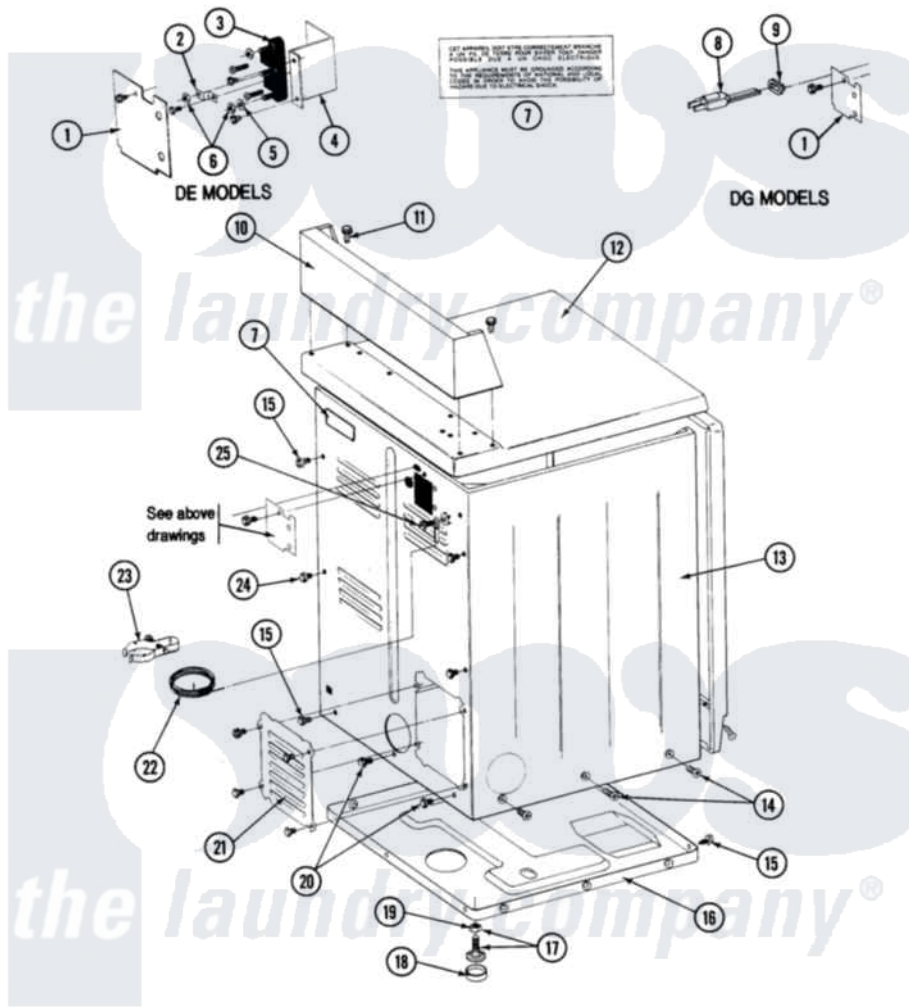

# Maytag LDE26CA 02 - REAR VIEW - CA MODELS

SECTION: REAR VIEW  
MODEL: DE-DG26CA

Issue Date: 11/90

10

Maytag Commercial Maytag LDE26CA Dryer Parts Parts Diagram 02 - REAR VIEW - CA MODELS  
Click on the part number to view part

Item	Original Part Number	Replaced By	Status	Part Description
001	<a href="#">Y313561</a>			Screw---NA
"	Y312905		Not Available	COVER, TERMINAL
002	Y311423	<a href="#">489483</a>		Screw 10-32 X 1/2
"	<a href="#">Y312184</a>			Strap, Grounding
003	<a href="#">400008</a>			Block, Terminal
"	<a href="#">Y312209</a>	<a href="#">W10001200</a>		Screw
004	<a href="#">Y313561</a>			Screw---NA
"	Y310632	<a href="#">1163839</a>		Screw
"	<a href="#">Y312904</a>			Bracket, Terminal Block
005	<a href="#">Y311270</a>			Washer, Terminal Block
006	<a href="#">311484</a>	<a href="#">112432</a>		Nut
007	<a href="#">214519</a>			LABEL, ELECTRICAL INSTR. PART NOT USED-GAS MODELS ONLY
008	305168	<a href="#">33002916</a>		Power Cord, Canadian 240V
009	<a href="#">211881</a>			Grommet, Cord Part Not Used- Gas Models Only

010	NLA		Not Available	CONSOLE (WHT)
011	212276	<a href="#">W10116760</a>		Screw
012	307105		Not Available	COVER, TOP ASSY. (WHT)
"	NLA		Not Available	(ALM)
013	NLA		Not Available	CABINET (WHT)
014	<a href="#">213007</a>			Xfor Cabinet See Cabinet, Back
015	<a href="#">Y313561</a>			Screw---NA
016	Y303361		Not Available	BASE ASSY. (UPPER & LOWER)
017	<a href="#">Y305086</a>			Adjustable Leg And Nut
018	<a href="#">Y314137</a>			Foot, Rubber
019	<a href="#">Y052740</a>	<a href="#">62739</a>		Nut, Lock
020	Y310632	<a href="#">1163839</a>		Screw
021	<a href="#">211294</a>	<a href="#">90767</a>		Screw, 8A X 3/8 HeX Washer Head Tapping
"	Y312951		Not Available	ACCESS COVER, BACK
"	<a href="#">Y313559</a>			Screw
022	<a href="#">311155</a>			Ground Wire And Clamp
023	<a href="#">301548</a>			Clamp, Ground Wire
"	NLA		Not Available	SCREW
024	Y310632	<a href="#">1163839</a>		Screw
025	NLA		Not Available	SCREW & WASHER ASSY.