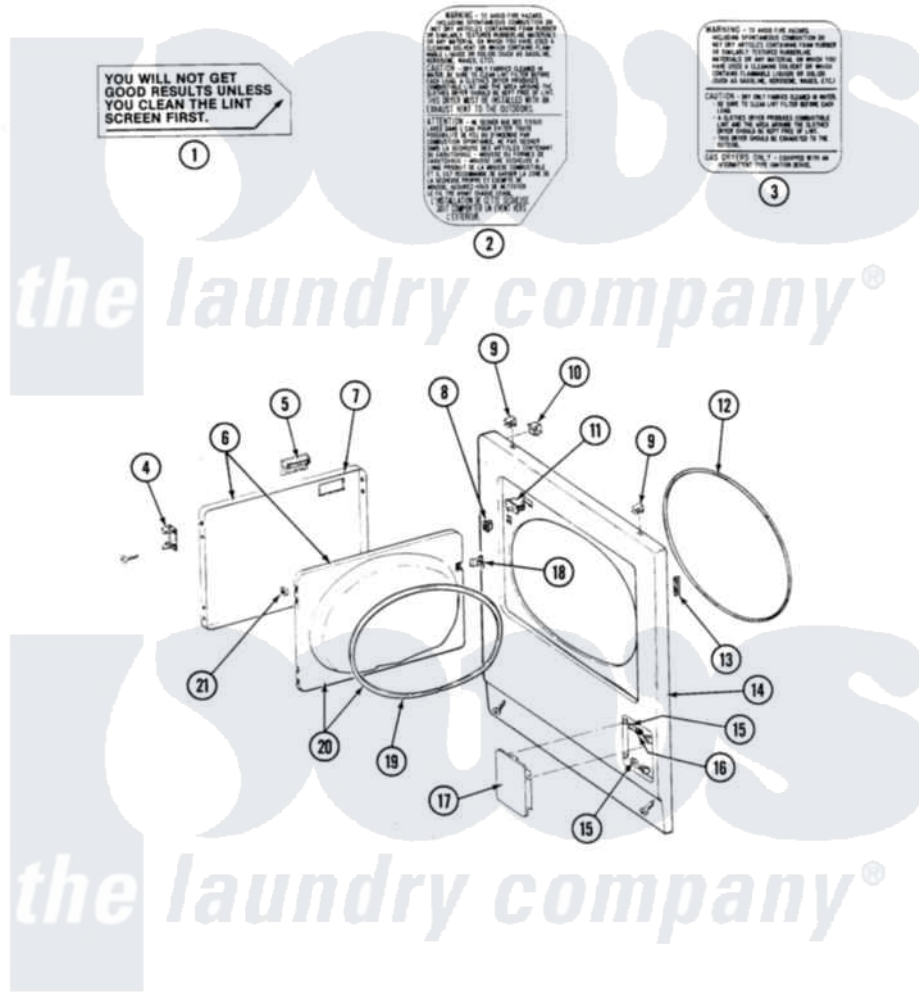

# Maytag LDE26CA 04 - FRONT PANEL & DOOR ASSEMBLY

SECTION: FRONT PANEL & DOOR ASSEMBLY  
 MODEL: DE-D626CA-CD-CT

Issue Date: 11/90

24

Maytag [Commercial Maytag LDE26CA Dryer Parts](#) Parts Diagram 04 - FRONT PANEL & DOOR ASSEMBLY  
 Click on the part number to view part

Item	Original Part Number	Replaced By	Status	Part Description
001	<a href="#">Y313340</a>			LABEL, LINT SCREEN INSTRUCTION
002	314941		Not Available	LABEL, INSTRUCTION
003	NLA		Not Available	INSTRUCTION LABEL
004	307099	<a href="#">33001230</a>		Hinge, Door
"	<a href="#">Y314062</a>			Screw, Door Hinge And Panel
005	312960	<a href="#">489355</a>		Screw, 8 X 1/2
"	<a href="#">314946</a>			Handle White
"	<a href="#">314972</a>			Handle Door ALM
"	NLA		Not Available	(H. WHEAT)
006	NLA		Not Available	(ALM)
"	Y307111		Not Available	DOOR ASSY. COMPLETE (WHT)
007	<a href="#">314966</a>			Panel, Outer
"	NLA		Not Available	(ALM)
008	<a href="#">306436</a>			Door Latch Kit--W
009	212982	<a href="#">22001650</a>		Fastener, Spring

010	<a href="#">Y310376</a>			Clip, Door Switch Harness
011	<a href="#">Y305753</a>	<a href="#">W10169313</a>		Switch-Dor
012	<a href="#">314937</a>			Seal, Front Panel
013	<a href="#">Y313907</a>			Fastener, Twin
014	<a href="#">204439</a>			Screw And Fstner Assembly
"	NLA		Not Available	PANEL, FRONT (WHT)
015	212949	<a href="#">22001866</a>		Screw, Relay
"	NLA		Not Available	PART NOT USED
016	<a href="#">312369</a>			Sleeve, Access Panel Stud Part Not Used
017	NLA		Not Available	PART NOT USED
018	314936	<a href="#">33001305</a>		Strike, Door
"	314944	<a href="#">33001305</a>		Strike, Door
019	314935	<a href="#">33001192</a>		Seal, Door
020	307098		Not Available	DOOR, INNER (W/SEAL)
021	<a href="#">Y313910</a>			Clip, Door Liner To Outer Panel