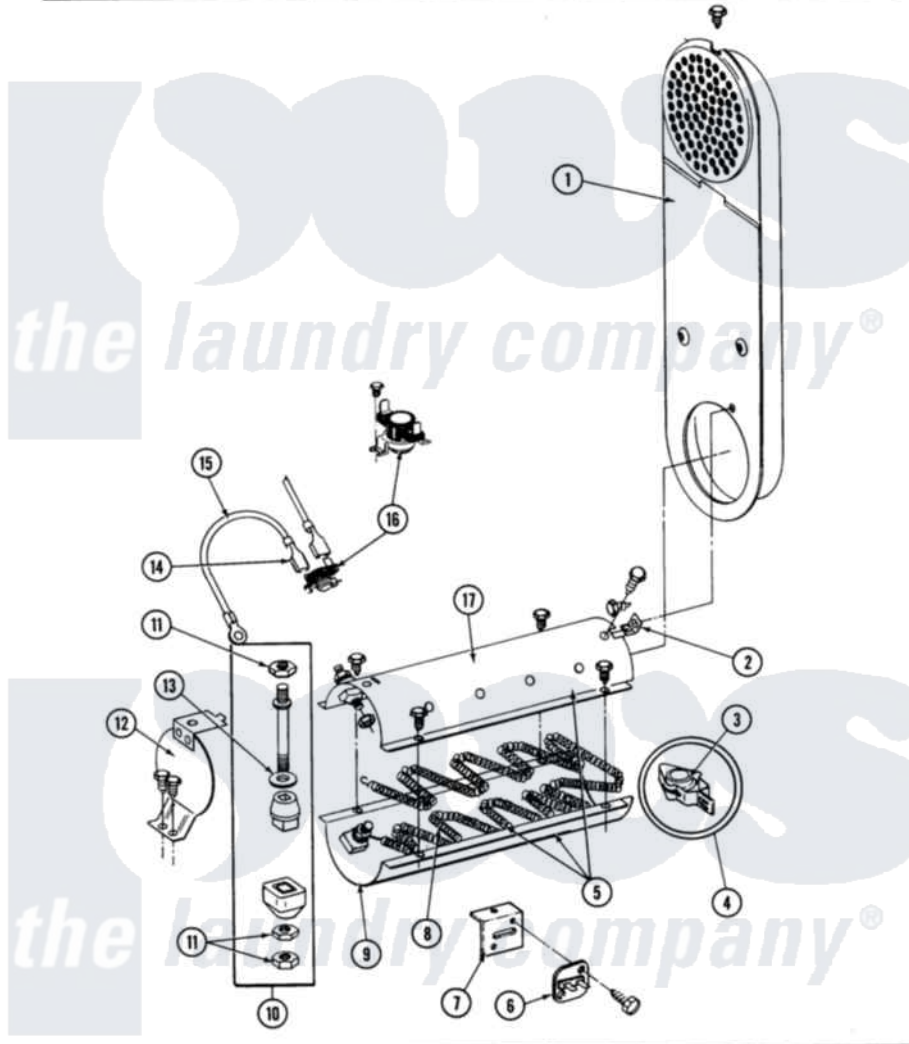

# Maytag LDE26CA 06 - INLET DUCT & HEATER ASSEMBLY

SECTION: INLET DUCT & HEATER ASSEMBLY  
 MODEL: DE-D626CA-CD-CT

Issue Date: 11/90

28

Maytag [Commercial Maytag LDE26CA Dryer Parts](#) Parts Diagram 06 - INLET DUCT & HEATER ASSEMBLY  
 Click on the part number to view part

Item	Original Part Number	Replaced By	Status	Part Description
001	<a href="#">211294</a>	<a href="#">90767</a>		Screw, 8A X 3/8 HeX Washer Head Tapping
"	NLA		Not Available	INLET DUCT ASSY.
002	<a href="#">211294</a>	<a href="#">90767</a>		Screw, 8A X 3/8 HeX Washer Head Tapping
"	<a href="#">Y312890</a>			Retainer, Heater Chamber
003	<a href="#">Y313270</a>			Insulator For Heater Elemen
004	<a href="#">Y303881</a>			Clip And Insulator Assembly
005	<a href="#">211294</a>	<a href="#">90767</a>		Screw, 8A X 3/8 HeX Washer Head Tapping
"	307470	<a href="#">Y303778</a>		Heater Assembly Complete
"	<a href="#">307471</a>			Heater Assembly Complete
006	<a href="#">307473</a>			Fuse, Thermal
"	NLA		Not Available	SCREW
007	<a href="#">211294</a>	<a href="#">90767</a>		Screw, 8A X 3/8 HeX Washer Head Tapping
"	<a href="#">315046</a>			MOUNTING BRACKET
008	Y304837	<a href="#">W10116793</a>		Element

"	<a href="#">Y313537</a>		Heater Element 240 Volt
009	<a href="#">Y313576</a>		Heater Chamber, Bottom
010	<a href="#">Y304596</a>		Terminal Insulator Assembly
011	<a href="#">311484</a>	<a href="#">112432</a>	Nut
012	<a href="#">211294</a>	<a href="#">90767</a>	Screw, 8A X 3/8 HeX Washer Head Tapping
"	304124	Not Available	HEATER SHIELD
013	<a href="#">311093</a>		Washer, Terminal Connection
014	<a href="#">210745</a>		Wire Terminal
015	<a href="#">Y304693</a>		Jumper Wire
016	<a href="#">211294</a>	<a href="#">90767</a>	Screw, 8A X 3/8 HeX Washer Head Tapping
"	<a href="#">303396</a>		Thermostat, Hi-Limit
"	<a href="#">303896</a>		Hi-Limit Thermostat-Canada
017	<a href="#">211294</a>	<a href="#">90767</a>	Screw, 8A X 3/8 HeX Washer Head Tapping
"	Y313575	Not Available	HEATER CHAMBER, TOP