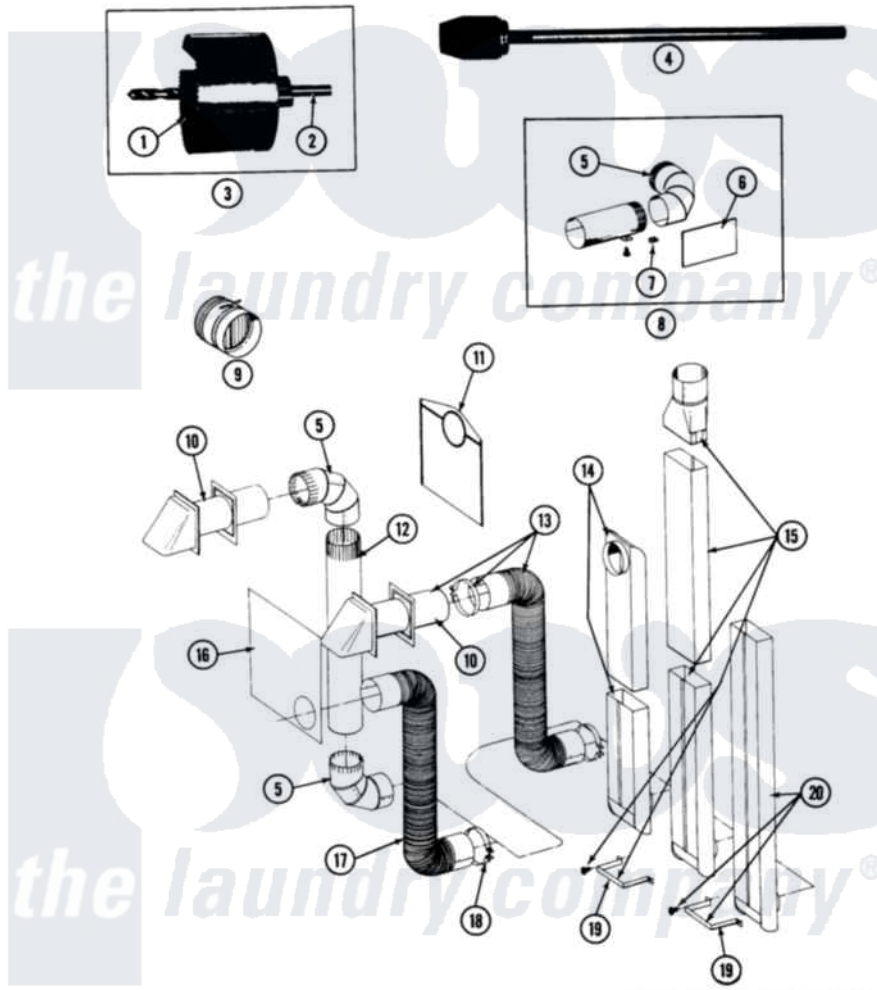

# Maytag LDE26CA 09 - INSTALLATION ACCESSORIES

SECTION: INSTALLATION ACCESSORIES  
 MODEL: DE-DG26CA-CD-CT

Issue Date: 11/90

36

Maytag [Commercial Maytag LDE26CA Dryer Parts](#) Parts Diagram 09 - INSTALLATION ACCESSORIES  
 Click on the part number to view part

Item	Original Part Number	Replaced By	Status	Part Description
001	NLA		Not Available	BLADE, SAW
002	NLA		Not Available	REPLACEMENT DRILL
003	NLA		Not Available	HOLE SAW W/DRILL BIT
004	NLA		Not Available	EXTENSION CHUCK, DRILL
005	<a href="#">Y059131</a>			Elbow, Venting
006	<a href="#">312302</a>			Insulation, Exhaust Duct Kit
007	<a href="#">213323</a>			Fastener, Exhaust Duct Kit
008	<a href="#">211294</a>	<a href="#">90767</a>		Screw, 8A X 3/8 Hex Washer Head Tapping
"	<a href="#">Y304652</a>			Exhaust Duct Kit
009	NLA		Not Available	DAMPER, BACK DRAFT
010	Y059129	<a href="#">4396007RW</a>		Vent Hood
011	311353		Not Available	BAG, LINT (DACRON)
012	<a href="#">Y059130</a>			Pipe, Venting
013	<a href="#">Y059143</a>			Flexible Vent Kit
014	<a href="#">Y059135</a>			Vent Duct Assembly
015	NLA		Not Available	RECTANGULAR VENT KIT

016	<a href="#">Y059134</a>		PLATE, ALUM. WINDOW (15``X20``)
017	Y304353	<a href="#">4396010RP</a>	6ft Scvent
018	<a href="#">Y304630</a>		Clamp, Flexible Duct
019	<a href="#">211294</a>	<a href="#">90767</a>	Screw, 8A X 3/8 HeX Washer Head Tapping
"	NLA	Not Available	BRACKET, EXHAUST DEFLECTOR
020	NLA	Not Available	EXHAUST DEFLECTOR KIT