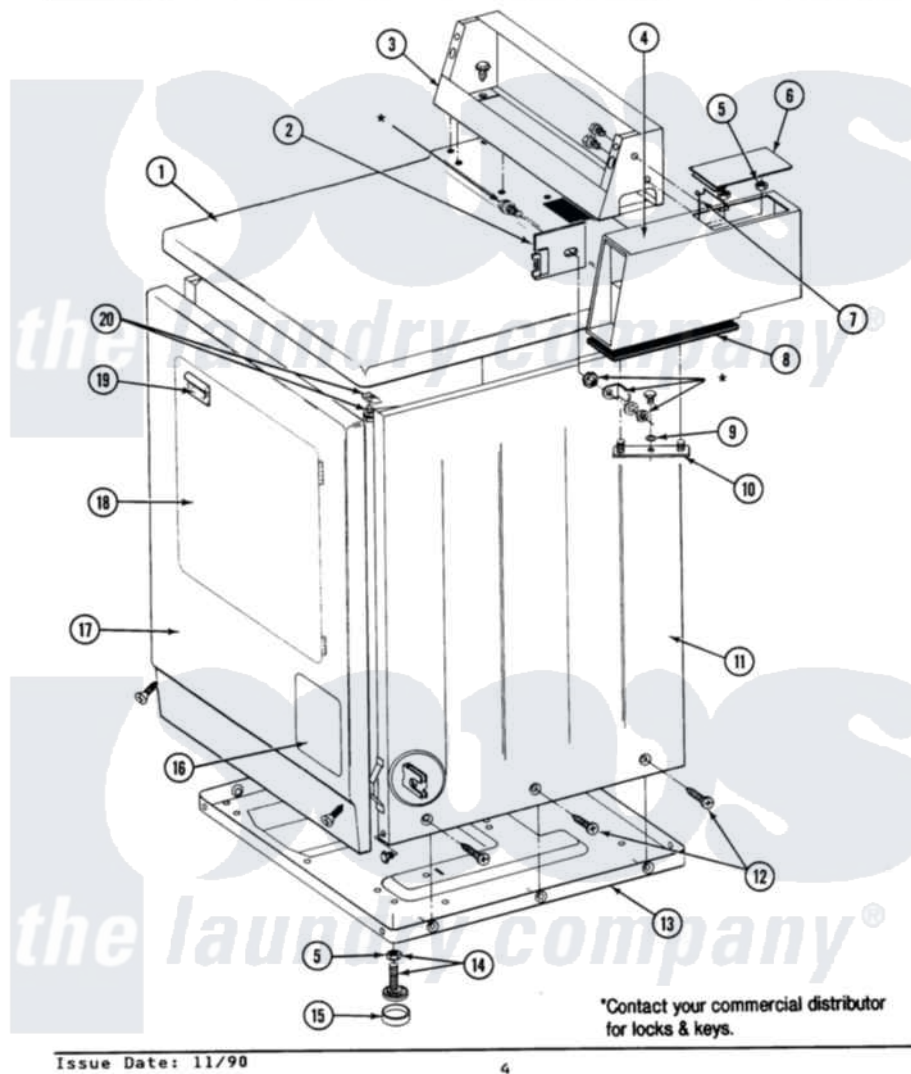

Maytag LDE26CT 01 - FRONT VIEW - CT MODELS

SECTION: FRONT VIEW
MODEL: DE-D626CT

Maytag Commercial Maytag LDE26CT Dryer Parts Parts Diagram 01 - FRONT VIEW - CT MODELS
Click on the part number to view part

Item	Original Part Number	Replaced By	Status	Part Description
001	307105		Not Available	COVER, TOP ASSY. (WHT)
"	NLA		Not Available	TOP COVER ASSY ALM
002	NLA		Not Available	ACCESS DOOR (WHT)
003	212276	W10116760		Screw
"	NLA		Not Available	CONTROL COVER (WHT)
004	NLA		Not Available	OUTER CASE (WHT)
005	Y052740	62739		Nut, Lock
006	NLA		Not Available	ACCESS DOOR (WHT)
007	214878			Latch For Access Door
008	214660			Gasket, Control Center
009	910309			Washer, Mounting Strap
010	NLA		Not Available	MTG. STRAP---NA
011	NLA		Not Available	CABINET (WHT)
"	Y310632	1163839		Screw
012	213007			Xfor Cabinet See Cabinet, Back
				BASE ASSY / UPPER P

013	Y303361	Not Available	BASE ASSY. (UPPER & LOWER)
014	Y305086		Adjustable Leg And Nut
015	Y314137		Foot, Rubber
016	NLA	Not Available	PART NOT USED
017	NLA	Not Available	PANEL, FRONT (WHT)
018	308061	Not Available	DOOR ASSY. COMPLETE (WHT)
"	NLA	Not Available	(ALM)
019	314946		Handle White
"	314972		Handle Door ALM
"	NLA	Not Available	(H. WHEAT)
020	204445		Screw And Fastener Assembly