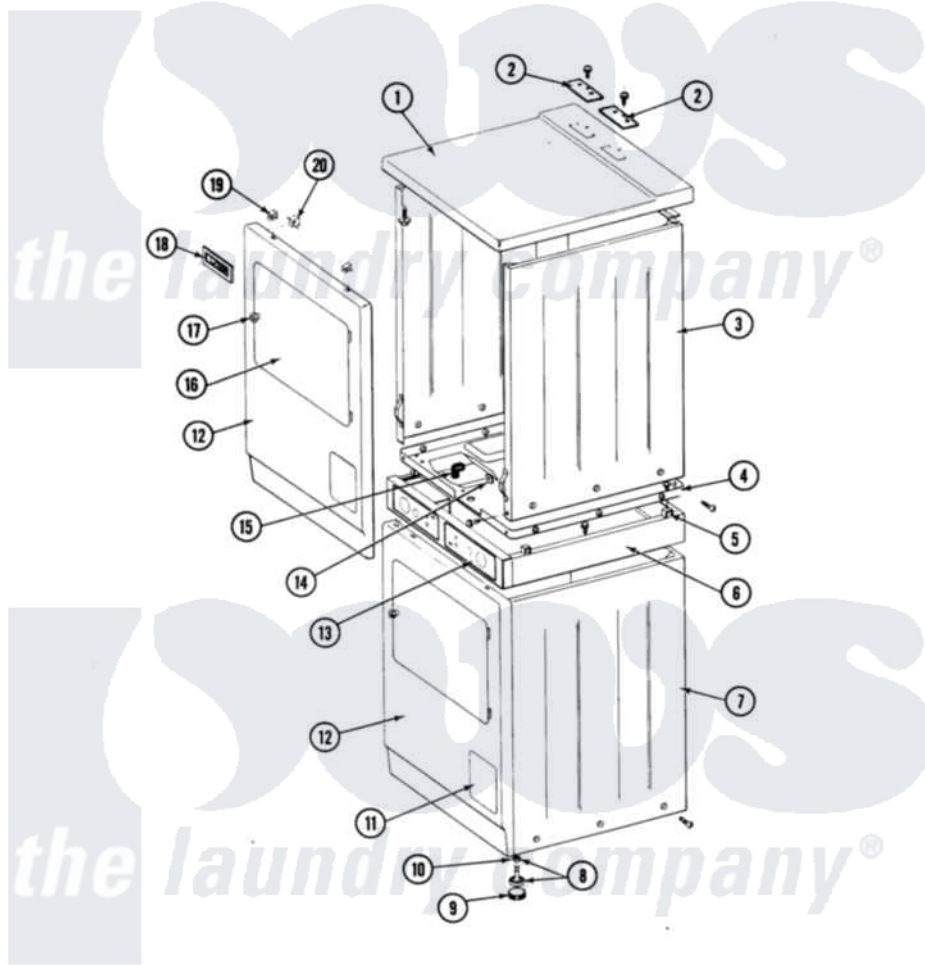

Maytag LDE27CA 01 - FRONT VIEW

SECTION: FRONT VIEW
MODEL: DE-DG27CA

Issue Date: 10/90

4

Maytag Commercial Maytag LDE27CA Dryer Parts Parts Diagram 01 - FRONT VIEW
Click on the part number to view part

Item	Original Part Number	Replaced By	Status	Part Description
001	204445			Screw And Fastener Assembly
"	307104			Top Cover Assembly
002	NLA		Not Available	COVER PLATE
"	Y313559			Screw
003	204445			Screw And Fastener Assembly
"	NLA		Not Available	CABINET (WHT)
004	314663	214354		Screw, Top Cover To Cabnt.
"	Y307482		Not Available	BASE ASSY. (UPPER & LOWER)
005	310933	33002194		Nut, Speed
006	NLA		Not Available	SUPPORT ASSY
"	Y310632	1163839		Screw
007	314663	214354		Screw, Top Cover To Cabnt.
"	NLA		Not Available	CABINET, LOWER (WHITE)
008	Y302699	22003428		Leg, Adjustable
009	210684			Foot, Adjustable Leg
010	210385			Lock Nut For Adjustable Leg

011	NLA		Not Available	PART NOT USED
012	NLA		Not Available	PART NOT USED
013	314664	212277		Screw, No.8 X 1/2 Inch
"	NLA		Not Available	CONTROL PANEL
014	NLA		Not Available	RETAINER FOR FRONT PANEL
015	314522			Grommet, Strain Relief
016	308062			Door Assembly Complete W/O Hinges
017	NLA		Not Available	KNOB AND SCREW
018	NLA		Not Available	NAME PLATE
019	212982	22001650		Fastener, Spring
020	Y310376			Clip, Door Switch Harness