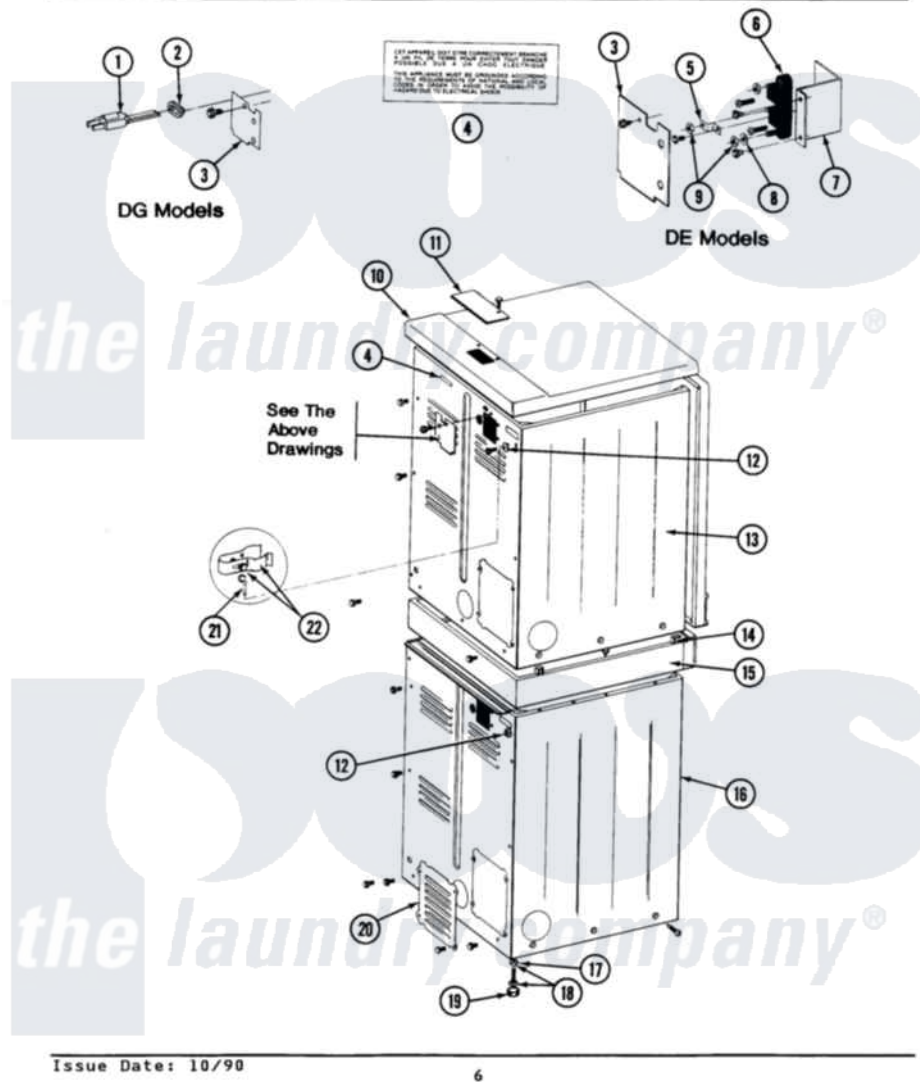

# Maytag LDE27CA 02 - REAR VIEW

SECTION: REAR VIEW  
MODEL: DE-DG27CA

Issue Date: 10/90

6

Maytag [Commercial Maytag LDE27CA Dryer Parts](#) Parts Diagram 02 - REAR VIEW  
Click on the part number to view part

Item	Original Part Number	Replaced By	Status	Part Description
001	302521		Not Available	CORD, POWER PART NOT USED-GAS MODELS ONLY
002	<a href="#">211881</a>			Grommet, Cord Part Not Used-Gas Models Only
003	<a href="#">Y313561</a>			Screw---NA
"	Y312905		Not Available	COVER, TERMINAL
004	<a href="#">214519</a>			LABEL, ELECTRICAL INSTR. PART NOT USED-GAS MODELS ONLY
005	Y311423	<a href="#">489483</a>		Screw 10-32 X 1/2
"	<a href="#">Y312184</a>			Strap, Grounding
006	<a href="#">400008</a>			Block, Terminal
"	<a href="#">Y312209</a>	<a href="#">W10001200</a>		Screw
007	<a href="#">Y313561</a>			Screw---NA
"	<a href="#">Y312904</a>			Bracket, Terminal Block
008	<a href="#">Y311270</a>			Washer, Terminal Block
009	<a href="#">311484</a>	<a href="#">112432</a>		Nut
010	<a href="#">307104</a>			Top Cover Assembly