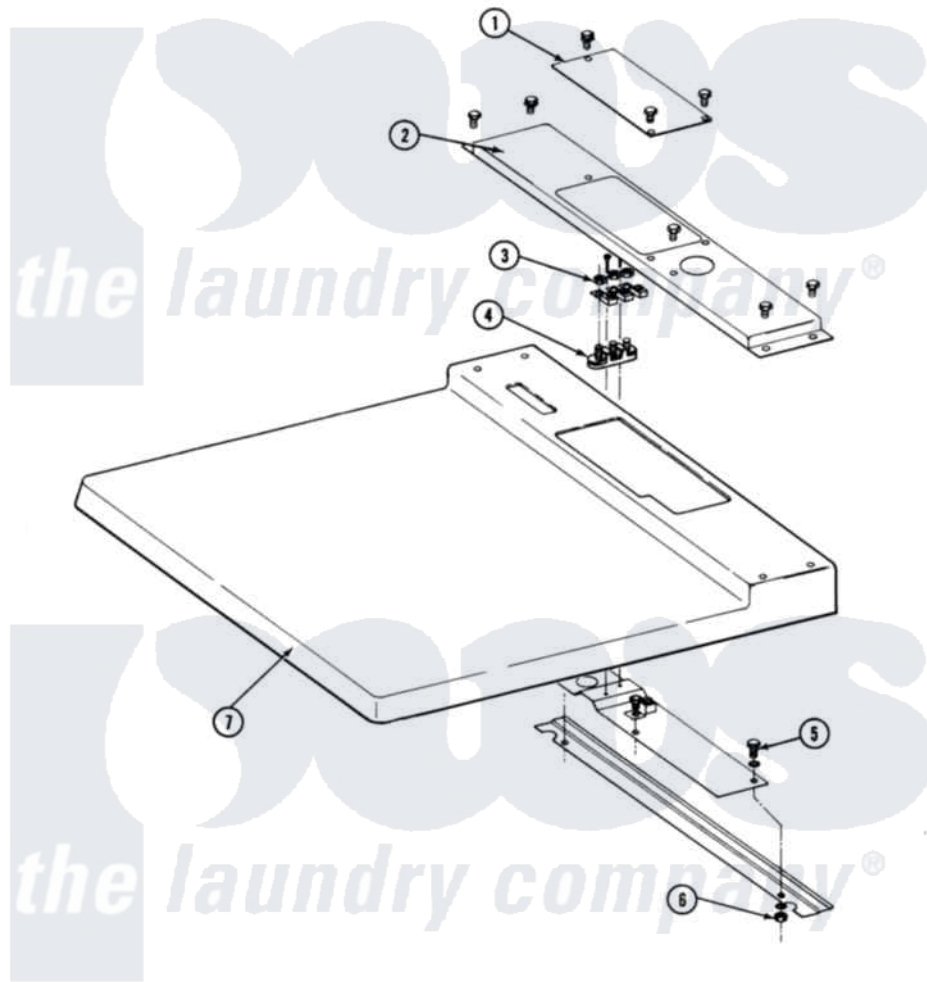

Maytag LDE27CA 03 - TOP COVER-CANADA

SECTION: TOP COVER - DE - CANADA ONLY
 MODEL: DE27CA - CS

Issue Date: 10/90

10

Maytag [Commercial Maytag LDE27CA Dryer Parts](#) Parts Diagram 03 - TOP COVER-CANADA
 Click on the part number to view part

Item	Original Part Number	Replaced By	Status	Part Description
001	211294	90767		Screw, 8A X 3/8 HeX Washer Head Tapping
"	Y313559			Screw
"	Y314174			Terminal Cover - Canada
002	211294	90767		Screw, 8A X 3/8 HeX Washer Head Tapping
"	NLA		Not Available	CONDUIT ENTRANCE
"	Y313559			Screw
003	311484	112432		Nut
004	400008			Block, Terminal
"	Y312209	W10001200		Screw
005	NLA		Not Available	CAP SCREW, 1/4-20 X 1/2
006	Y052721			Nut, Terminal Block Plate
007	NLA		Not Available	TOP COVER