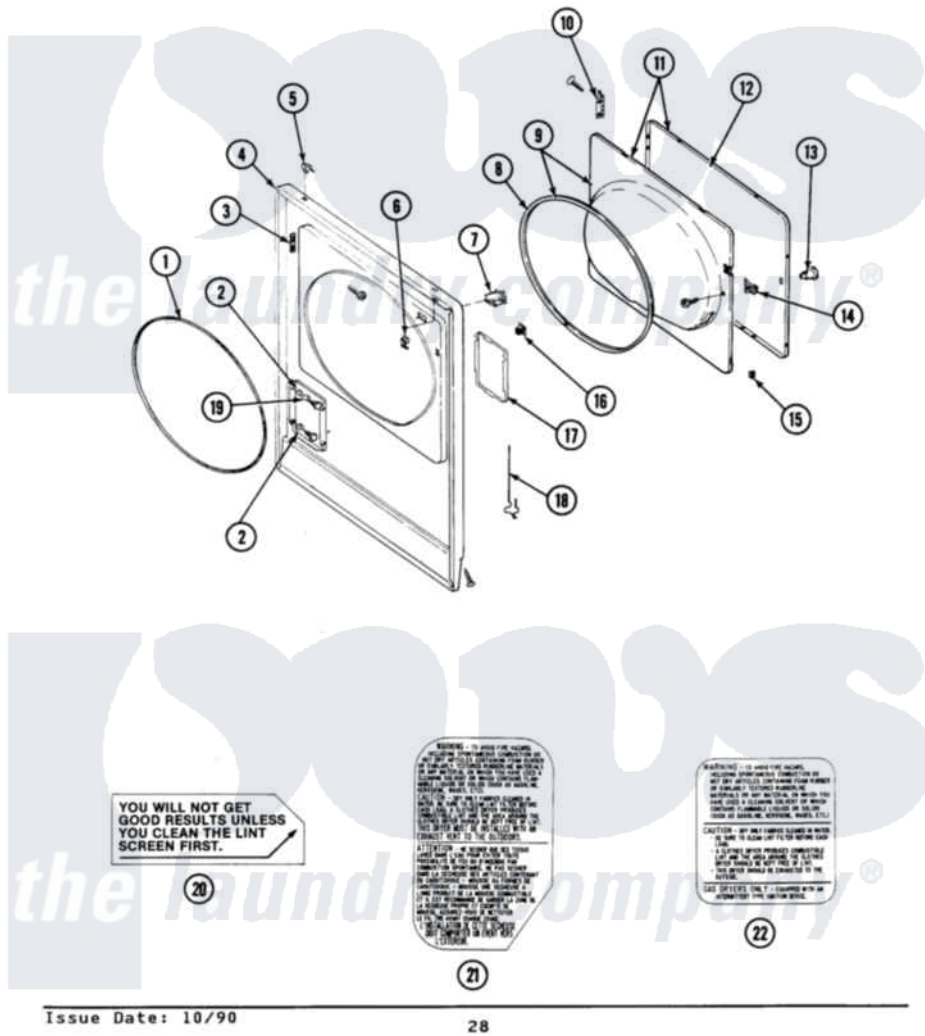

Maytag LDE27CA 05 - FRONT PANEL & DOOR ASSEMBLY

SECTION: FRONT PANEL & DOOR ASSEMBLY
 MODEL: DE-DG27CA

Maytag [Commercial Maytag LDE27CA Dryer Parts](#) Parts Diagram 05 - FRONT PANEL & DOOR ASSEMBLY
 Click on the part number to view part

Item	Original Part Number	Replaced By	Status	Part Description
001	314937			Seal, Front Panel
002	NLA		Not Available	PART NOT USED
003	Y313907			Fastener, Twin
004	204439			Screw And Fstner Assembly
"	NLA		Not Available	PANEL, FRONT (WHT)
005	212982	22001650		Fastener, Spring
006	Y310376			Clip, Door Switch Harness
007	Y305753	W10169313		Switch-Dor
008	314935	33001192		Seal, Door
009	Y308070		Not Available	INNER DOOR W/GASKET
010	Y314062			Screw, Door Hinge And Panel
011	308062			Door Assembly Complete W/O Hinges
012	NLA		Not Available	DOOR OUTER HALF WHITE
013	NLA		Not Available	KNOB AND SCREW
014	314936	33001305		Strike, Door
"	314944	33001305		Strike, Door

015	Y313910		Clip, Door Liner To Outer Panel
016	306436		Door Latch Kit--W
017	NLA	Not Available	PART NOT USED
018	Y314025		Latch For Access Door
019	312369		Sleeve, Access Panel Stud Part Not Used
020	Y313340		LABEL, LINT SCREEN INSTRUCTION
021	314941	Not Available	LABEL, INSTRUCTION
022	NLA	Not Available	INSTRUCTION LABEL