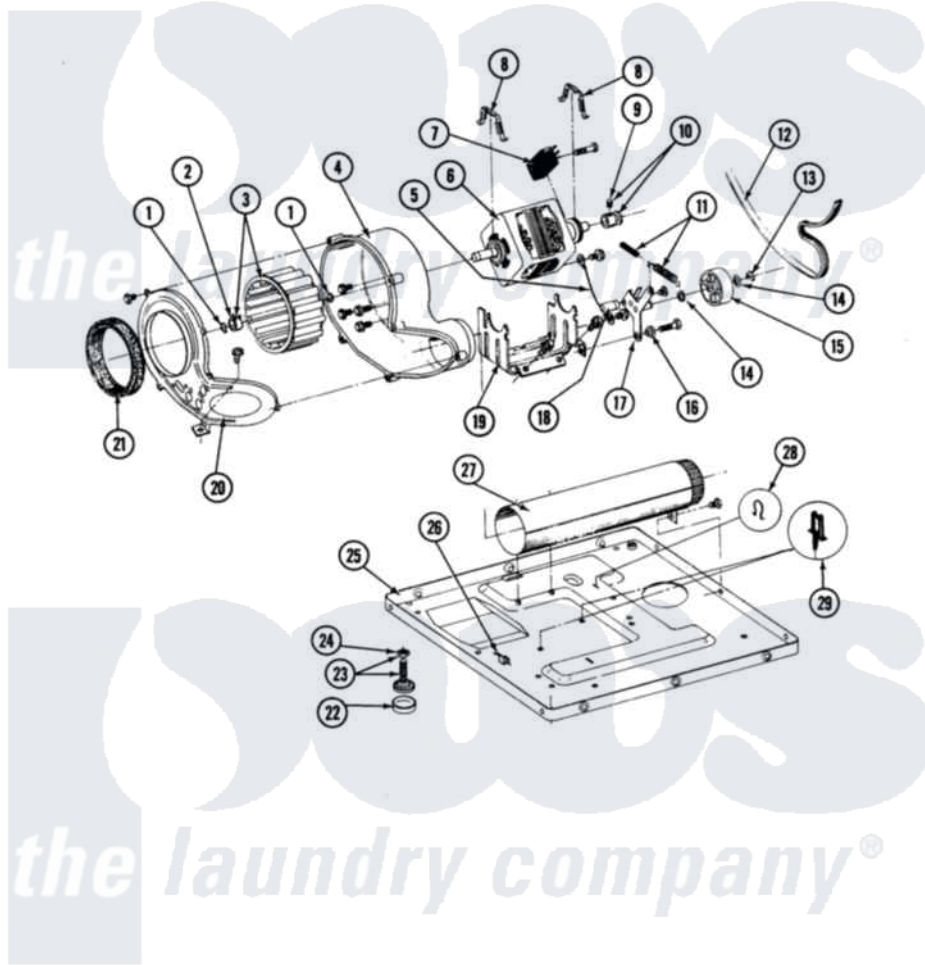

# Maytag LDE27CA 08 - MOTOR, BLOWER & BASE FRAME

SECTION: MOTOR, BLOWER & BASE FRAME  
 MODEL: DE-DG27CA-CS-CT

Issue Date: 10/90

36

Maytag [Commercial Maytag LDE27CA Dryer Parts](#) Parts Diagram 08 - MOTOR, BLOWER & BASE FRAME  
 Click on the part number to view part

Item	Original Part Number	Replaced By	Status	Part Description
001	410233	<a href="#">9703438</a>		Ring-Retrn
002	<a href="#">312967</a>			Clamp, Blower Housing
003	<a href="#">Y303836</a>			Blower Wheel Assembly And Clamp
004	<a href="#">Y312893</a>			Housing, Blower
005	<a href="#">901220</a>			Ground Wire
"	910343	<a href="#">488234</a>		Screw 8-32 X 1/4
006	<a href="#">Y303358</a>	<a href="#">W10410999</a>		Motor-Drve
007	306207		Not Available	(PROD. No.303358-8 & No.303358-9)
"	NLA		Not Available	SWITCH, MOTOR START
"	Y303877		Not Available	SWITCH, MOTOR EXTERNAL START No.303358-2, No.303358-4, 303358-7
"	<a href="#">Y303879</a>			Switch, Motor External Start
008	<a href="#">Y015825</a>			Clip, Motor To Motor Support
009	<a href="#">Y053241</a>			Set Screw, Motor Pulley
010	Y305185	<a href="#">6-3051850</a>		Pulley- MO