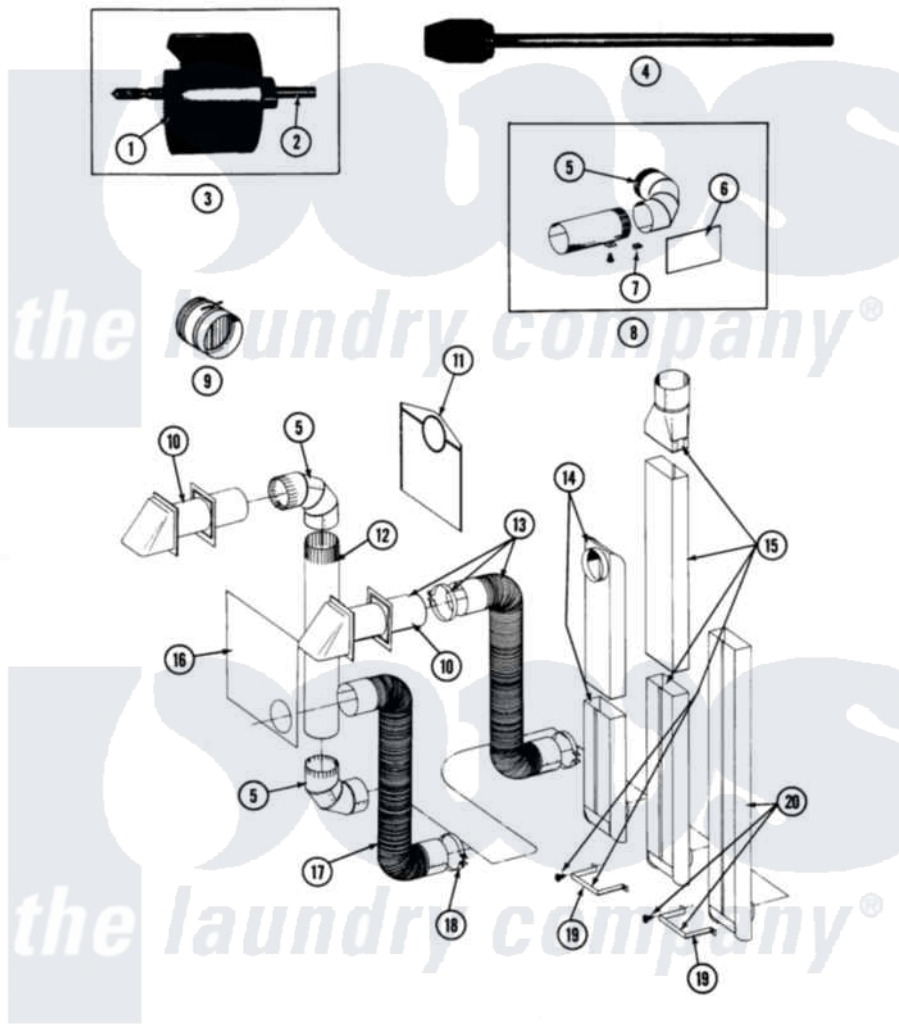

Maytag LDE27CA 10 - INSTALLATION ACCESSORIES

SECTION: INSTALLATION ACCESSORIES
 MODEL: ALL MODELS

Issue Date: 10/90

40

Maytag [Commercial Maytag LDE27CA Dryer Parts](#) Parts Diagram 10 - INSTALLATION ACCESSORIES
 Click on the part number to view part

Item	Original Part Number	Replaced By	Status	Part Description
001	NLA		Not Available	BLADE, SAW
002	NLA		Not Available	REPLACEMENT DRILL
003	NLA		Not Available	HOLE SAW W/DRILL BIT
004	NLA		Not Available	EXTENSION CHUCK, DRILL
005	Y059131			Elbow, Venting
006	312302			Insulation, Exhaust Duct Kit
007	213323			Fastener, Exhaust Duct Kit
008	211294	90767		Screw, 8A X 3/8 HeX Washer Head Tapping
"	Y304652			Exhaust Duct Kit
009	NLA		Not Available	DAMPER, BACK DRAFT
010	Y059129	4396007RW		Vent Hood
011	311353		Not Available	BAG, LINT (DACRON)
012	Y059130			Pipe, Venting
013	Y059143			Flexible Vent Kit
014	Y059135			Vent Duct Assembly
015	NLA		Not Available	RECTANGULAR VENT KIT

016	Y059134		PLATE, ALUM. WINDOW (15``X20``)
017	Y304353	4396010RP	6ft Scvent
018	Y304630		Clamp, Flexible Duct
019	211294	90767	Screw, 8A X 3/8 HeX Washer Head Tapping
"	NLA	Not Available	BRACKET, EXHAUST DEFLECTOR
020	NLA	Not Available	EXHAUST DEFLECTOR KIT