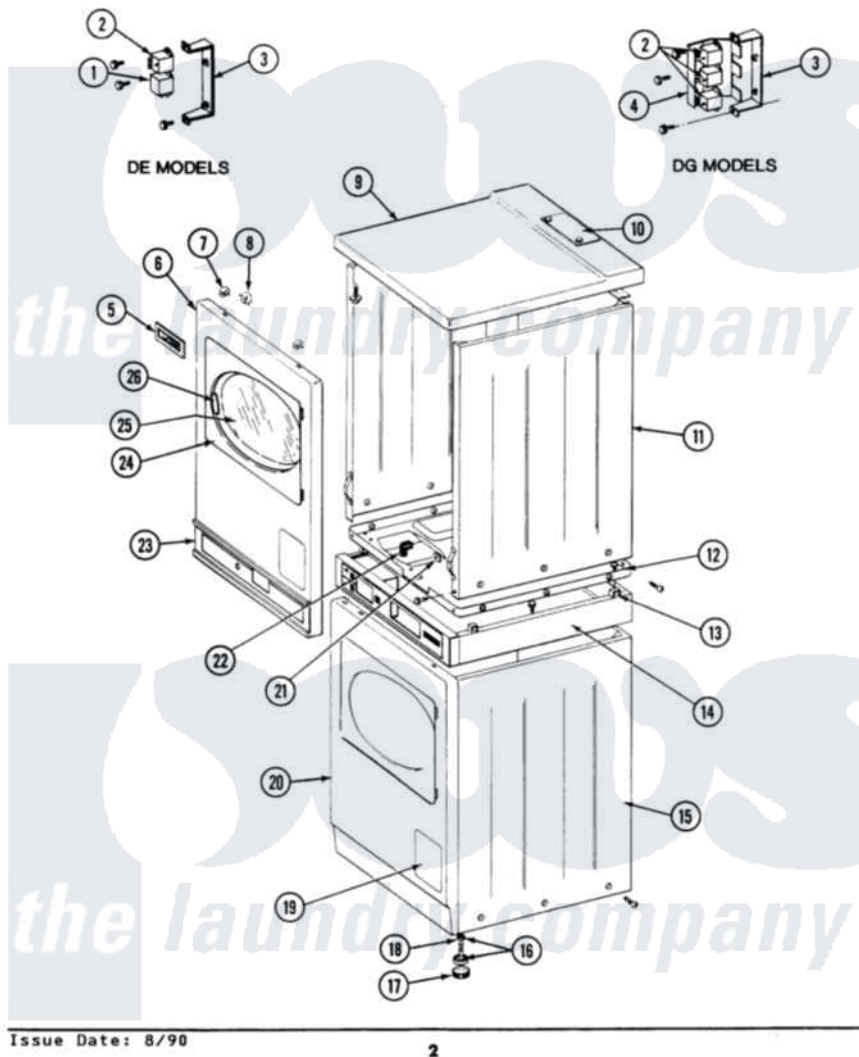

Maytag LDE27CD 01 - FRONT VIEW

SECTION: FRONT VIEW

MODEL: DE-D627CD

Maytag Commercial Maytag LDE27CD Dryer Parts Parts Diagram 01 - FRONT VIEW

Click on the part number to view part

| Item | Original Part Number | Replaced By | Status | Part Description |
|------|-------------------------|---------------------------|---------------|-----------------------------|
| 001 | 306398 | | | Relay, Heater |
| " | Y251119 | 3177991 | | Screw |
| 002 | 901961 | W10133335 | | Relay, Motor |
| " | Y251119 | 3177991 | | Screw |
| 003 | 314627 | | | Bracket, Relays |
| " | Y310632 | 1163839 | | Screw |
| 004 | NLA | | Not Available | PART NOT USED |
| " | Y310632 | 1163839 | | Screw |
| 005 | NLA | | Not Available | NAME PLATE |
| 006 | NLA | | Not Available | FRONT PANEL - UPPER (WHITE) |
| 007 | 212982 | 22001650 | | Fastener, Spring |
| 008 | Y310376 | | | Clip, Door Switch Harness |
| 009 | 307104 | | | Top Cover Assembly |
| " | NLA | | Not Available | (ALM) |
| 010 | NLA | | Not Available | COVER PLATE |
| " | Y313559 | | | Screw |