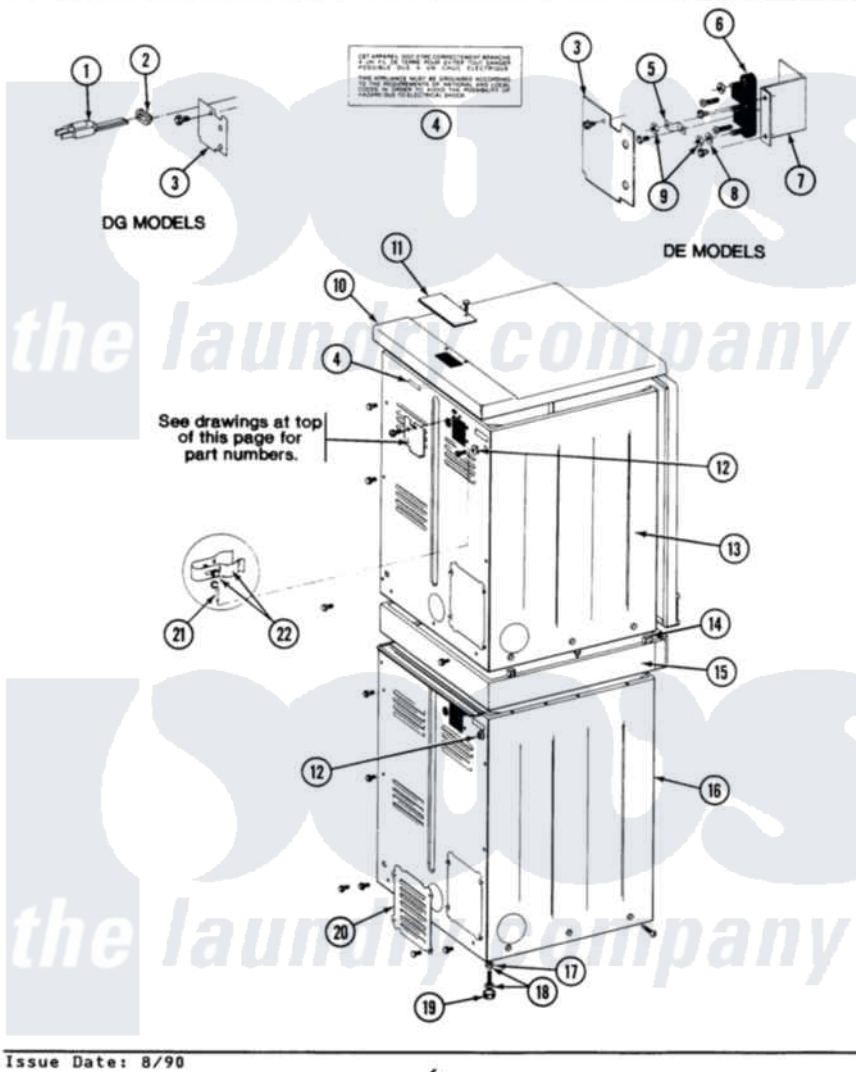

Maytag LDE27CD 02 - REAR VIEW

SECTION: REAR VIEW
MODEL: DE-D627CD

Maytag [Commercial Maytag LDE27CD Dryer Parts](#) Parts Diagram 02 - REAR VIEW
Click on the part number to view part

Item	Original Part Number	Replaced By	Status	Part Description
001	302521		Not Available	CORD, POWER PART NOT USED-GAS MODELS ONLY
002	211881			Grommet, Cord Part Not Used-Gas Models Only
003	Y313561			Screw---NA
"	Y312905		Not Available	COVER, TERMINAL
004	214519			LABEL, ELECTRICAL INSTR. PART NOT USED-GAS MODELS ONLY
005	Y311423	489483		Screw 10-32 X 1/2
"	Y312184			Strap, Grounding
006	400008			Block, Terminal
"	Y312209	W10001200		Screw
007	Y313561			Screw---NA
"	Y312904			Bracket, Terminal Block
008	Y311270			Washer, Terminal Block
009	311484	112432		Nut
010	307104			Top Cover Assembly

"	NLA		Not Available	(ALM)
011	NLA		Not Available	COVER PLATE
"	Y313559			Screw
012	NLA		Not Available	SCREW & WASHER ASSY.
013	213007			Xfor Cabinet See Cabinet, Back
"	NLA		Not Available	CABINET (WHT)
"	Y310632	1163839		Screw
014	310933	33002194		Nut, Speed
015	NLA		Not Available	COUPLING COLLAR-WHITE
"	Y310632	1163839		Screw
016	NLA		Not Available	CABINET, LOWER (WHITE)
017	210385			Lock Nut For Adjustable Leg
018	Y302699	22003428		Leg, Adjustable
019	210684			Foot, Adjustable Leg
020	211294	90767		Screw, 8A X 3/8 HeX Washer Head Tapping
"	Y313561			Screw----NA
"	Y312951		Not Available	ACCESS COVER, BACK
021	311155			Ground Wire And Clamp
022	301548			Clamp, Ground Wire