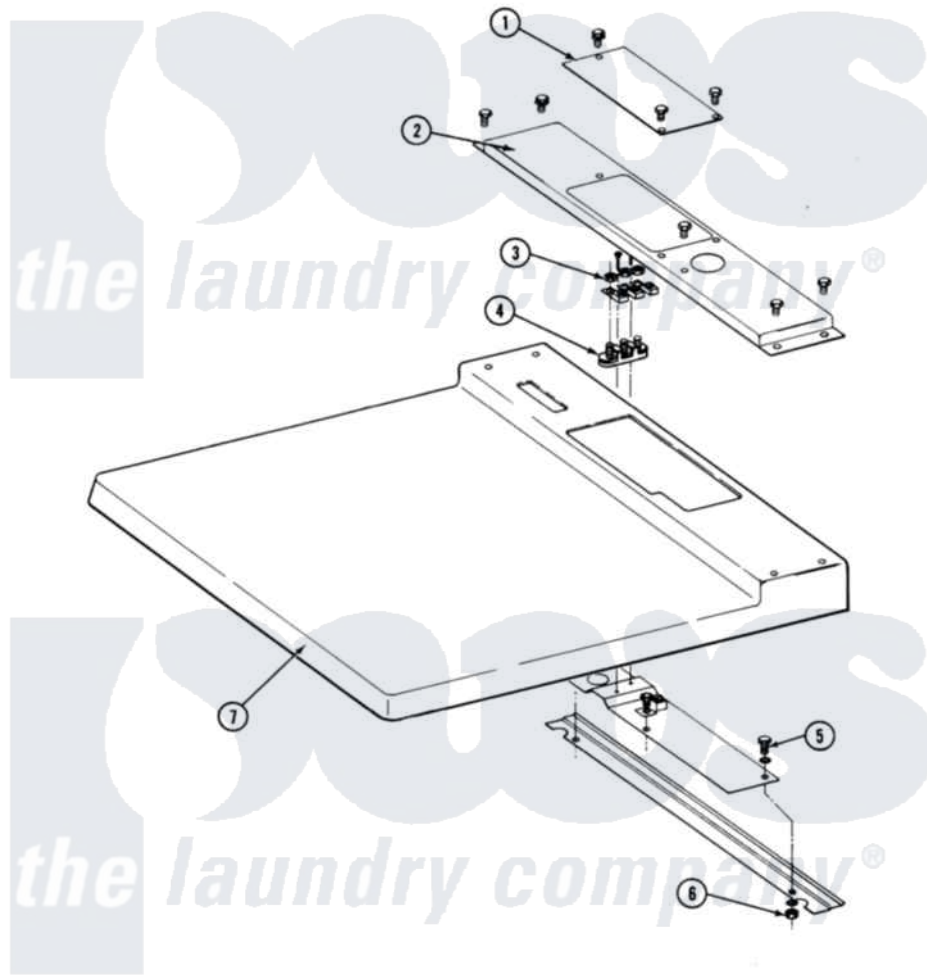

Maytag LDE27CD 03 - TOP COVER-CANADA (DE)

SECTION: TOP COVER - DE - CANADA ONLY
 MODEL: DE27CD

Issue Date: 9/90

8

[Maytag Commercial Maytag LDE27CD Dryer Parts](#) Parts Diagram 03 - TOP COVER-CANADA (DE)
 Click on the part number to view part

Item	Original Part Number	Replaced By	Status	Part Description
001	211294	90767		Screw, 8A X 3/8 HeX Washer Head Tapping
"	Y313559			Screw
"	Y314174			Terminal Cover - Canada
002	211294	90767		Screw, 8A X 3/8 HeX Washer Head Tapping
"	NLA		Not Available	CONDUIT ENTRANCE
"	Y313559			Screw
003	311484	112432		Nut
004	400008			Block, Terminal
"	Y312209	W10001200		Screw
005	NLA		Not Available	CAP SCREW, 1/4-20 X 1/2
006	Y052721			Nut, Terminal Block Plate
007	NLA		Not Available	TOP COVER (WHT)