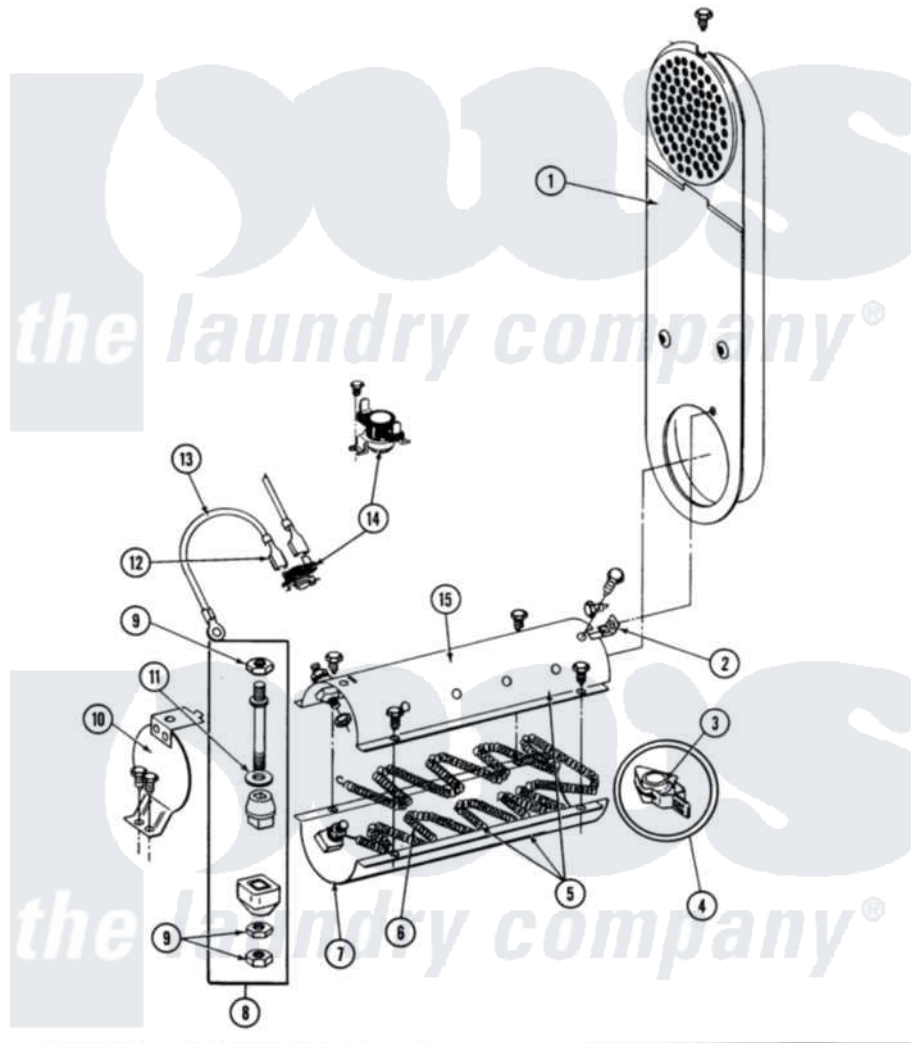

Maytag LDE27CD 07 - INLET DUCT & HEATER ASSEMBLY

SECTION: INLET DUCT & HEATER ASSEMBLY
 MODEL: DE-DG27CD

Issue Date: 8/90

18

Maytag [Commercial Maytag LDE27CD Dryer Parts](#) Parts Diagram 07 - INLET DUCT & HEATER ASSEMBLY
 Click on the part number to view part

Item	Original Part Number	Replaced By	Status	Part Description
001	211294	90767		Screw, 8A X 3/8 HeX Washer Head Tapping
"	NLA		Not Available	INLET DUCT ASSY.
002	211294	90767		Screw, 8A X 3/8 HeX Washer Head Tapping
"	Y312890			Retainer, Heater Chamber
003	Y313270			Insulator For Heater Elemen
004	Y303881			Clip And Insulator Assembly
005	211294	90767		Screw, 8A X 3/8 HeX Washer Head Tapping
"	Y303778			Heater Assembly Complete
"	Y303856		Not Available	HEATER ASSY. COMPLETE (208V)
006	Y304837	W10116793		Element
"	Y313537			Heater Element 240 Volt
007	Y313576			Heater Chamber, Bottom
008	Y304596			Terminal Insulator Assembly
009	311484	112432		Nut

010	211294	90767	Screw, 8A X 3/8 HeX Washer Head Tapping
"	304124	Not Available	HEATER SHIELD
011	311093		Washer, Terminal Connection
012	NLA	Not Available	SCREW, No.4 X 3/4 INCH
013	Y304693		Jumper Wire
014	211294	90767	Screw, 8A X 3/8 HeX Washer Head Tapping
"	303396		Thermostat, Hi-Limit
"	303896		Hi-Limit Thermostat-Canada
015	211294	90767	Screw, 8A X 3/8 HeX Washer Head Tapping
"	Y313575	Not Available	HEATER CHAMBER, TOP