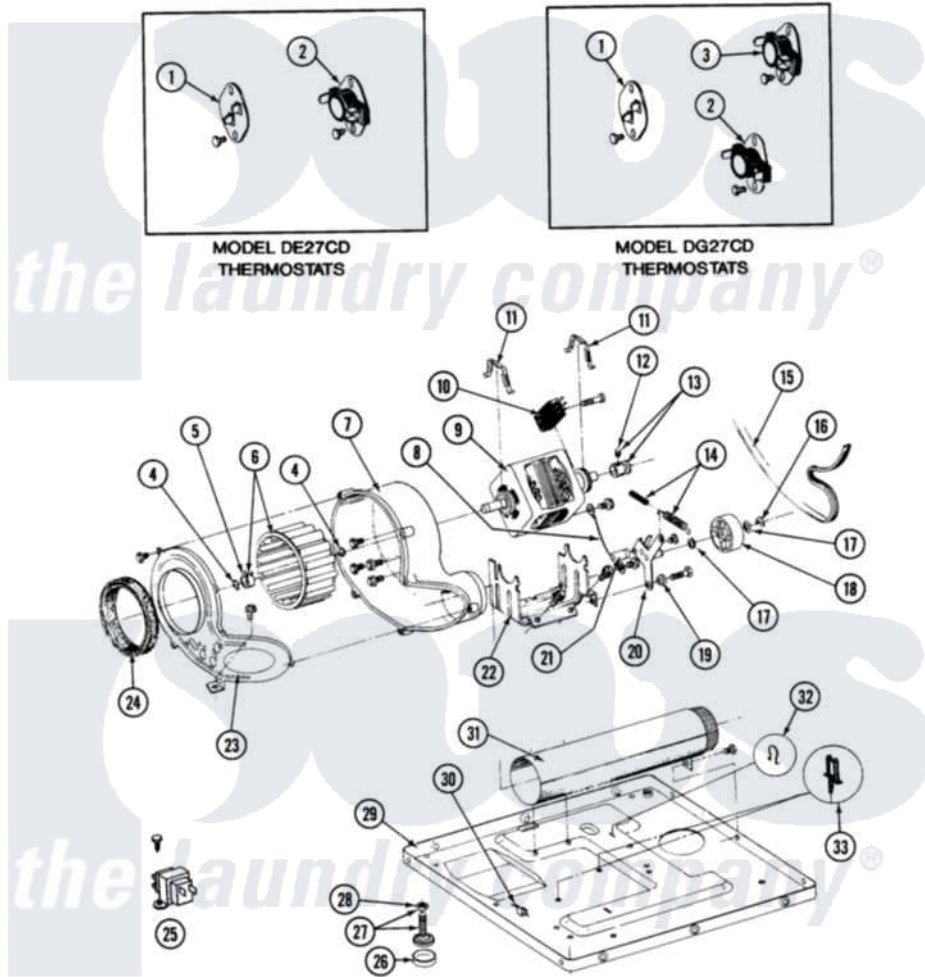

# Maytag LDE27CD 08 - MOTOR, BLOWER, BASE FRAME & THERMOSTATS

SECTION: MOTOR, BLOWER, BASE FRAME & THERMOSTATS  
 MODEL: DE-DG27CD

Issue Date: 8/90

22

Maytag [Commercial Maytag LDE27CD Dryer Parts](#) Parts Diagram 08 - MOTOR, BLOWER, BASE FRAME & THERMOSTATS

[Click on the part number to view part](#)

Item	Original Part Number	Replaced By	Status	Part Description
001	<a href="#">211294</a>	<a href="#">90767</a>		Screw, 8A X 3/8 HeX Washer Head Tapping
"	<a href="#">306056</a>			Thermistor Temp. Control Part Not Used Mde/G26pc Only.
002	<a href="#">211294</a>	<a href="#">90767</a>		Screw, 8A X 3/8 HeX Washer Head Tapping
"	Y303391	<a href="#">33303391</a>		Thermostat, Cycling
003	<a href="#">211294</a>	<a href="#">90767</a>		Screw, 8A X 3/8 HeX Washer Head Tapping
"	<a href="#">303392</a>			Thermostat, Cycling
004	410233	<a href="#">9703438</a>		Ring-Retrn
005	<a href="#">312967</a>			Clamp, Blower Housing
006	<a href="#">Y303836</a>			Blower Wheel Assembly And Clamp
007	<a href="#">Y312893</a>			Housing, Blower
008	<a href="#">901220</a>			Ground Wire
"	910343	<a href="#">488234</a>		Screw 8-32 X 1/4