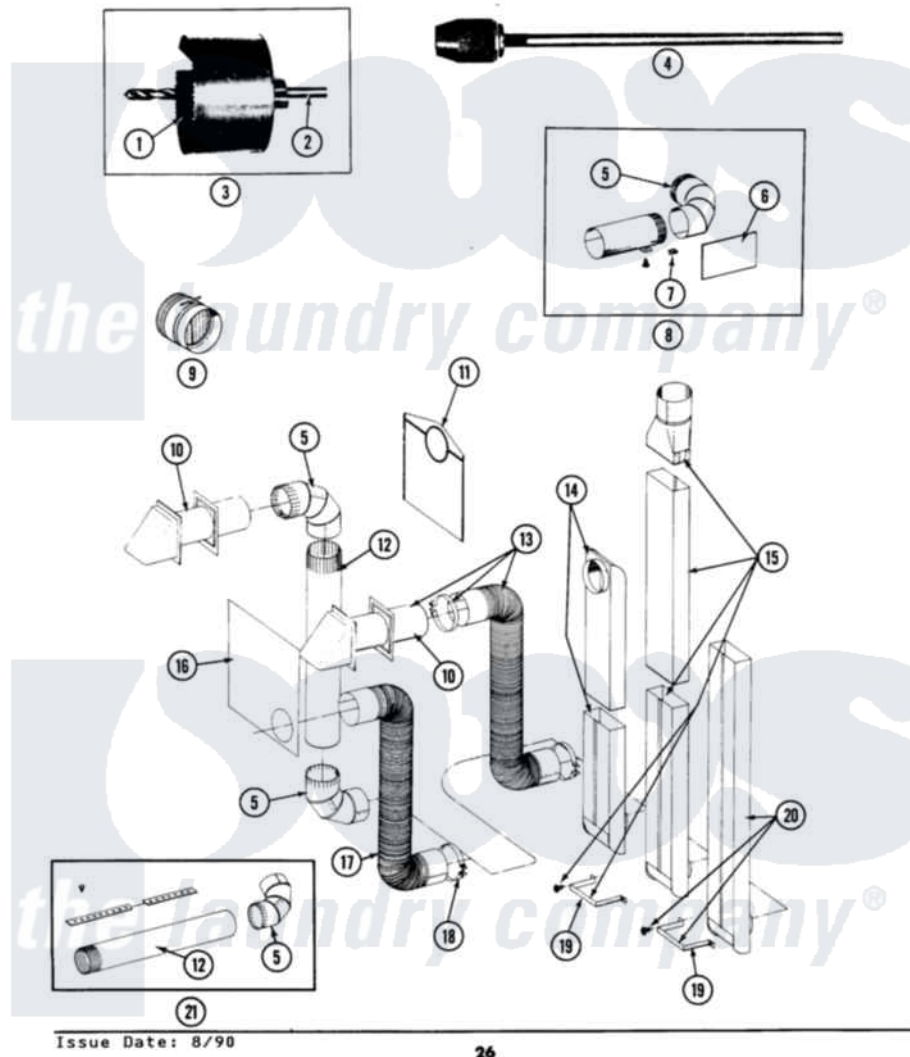

Maytag LDE27CD 09 - INSTALLATION ACCESSORIES

SECTION: INSTALLATION ACCESSORIES
 MODEL: DE-DG27CD

Issue Date: 8/90

26

Maytag Commercial Maytag LDE27CD Dryer Parts Parts Diagram 09 - INSTALLATION ACCESSORIES
 Click on the part number to view part

Item	Original Part Number	Replaced By	Status	Part Description
001	NLA		Not Available	BLADE, SAW
002	NLA		Not Available	REPLACEMENT DRILL
003	NLA		Not Available	HOLE SAW W/DRILL BIT
004	NLA		Not Available	EXTENSION CHUCK, DRILL
005	Y059131			Elbow, Venting
006	312302			Insulation, Exhaust Duct Kit
007	213323			Fastener, Exhaust Duct Kit
008	211294	90767		Screw, 8A X 3/8 Hex Washer Head Tapping
"	Y304652			Exhaust Duct Kit
009	NLA		Not Available	DAMPER, BACK DRAFT
010	Y059129	4396007RW		Vent Hood
011	311353		Not Available	BAG, LINT (DACRON)
012	Y059130			Pipe, Venting
013	Y059143			Flexible Vent Kit
014	Y059135			Vent Duct Assembly
015	NLA		Not Available	RECTANGULAR VENT KIT

016	Y059134		PLATE, ALUM. WINDOW (15``X20``)
017	Y304353	4396010RP	6ft Scvent
018	Y304630		Clamp, Flexible Duct
019	211294	90767	Screw, 8A X 3/8 HeX Washer Head Tapping
"	NLA	Not Available	BRACKET, EXHAUST DEFLECTOR
020	NLA	Not Available	EXHAUST DEFLECTOR KIT
021	NLA	Not Available	EXHAUST DEFLECTOR KIT
"	Y059130		Pipe, Venting
"	Y059131		Elbow, Venting
"	Y251119	3177991	Screw