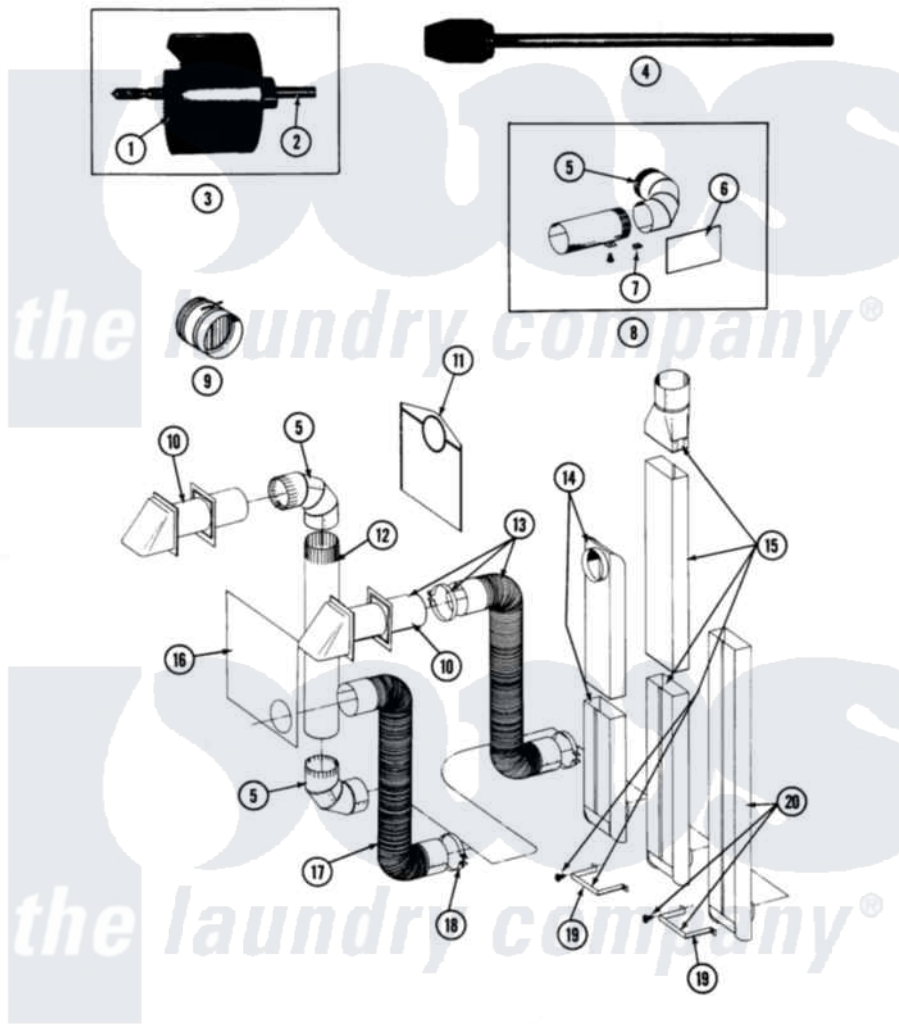

Maytag LDE27CT 05 - INSTALLATION ACCESSORIES

SECTION: INSTALLATION ACCESSORIES
 MODEL: ALL MODELS

Issue Date: 10/90

40

Maytag [Commercial Maytag LDE27CT Dryer Parts](#) Parts Diagram 05 - INSTALLATION ACCESSORIES
 Click on the part number to view part

Item	Original Part Number	Replaced By	Status	Part Description
001	NLA		Not Available	BLADE, SAW
002	NLA		Not Available	REPLACEMENT DRILL
003	NLA		Not Available	HOLE SAW W/DRILL BIT
004	NLA		Not Available	EXTENSION CHUCK, DRILL
005	Y059131			Elbow, Venting
006	312302			Insulation, Exhaust Duct Kit
007	213323			Fastener, Exhaust Duct Kit
008	211294	90767		Screw, 8A X 3/8 HeX Washer Head Tapping
"	Y304652			Exhaust Duct Kit
009	NLA		Not Available	DAMPER, BACK DRAFT
010	Y059129	4396007RW		Vent Hood
011	311353		Not Available	BAG, LINT (DACRON)
012	Y059130			Pipe, Venting
013	Y059143			Flexible Vent Kit
014	Y059135			Vent Duct Assembly
015	NLA		Not Available	RECTANGULAR VENT KIT

016	Y059134		PLATE, ALUM. WINDOW (15``X20``)
017	Y304353	4396010RP	6ft Scvent
018	Y304630		Clamp, Flexible Duct
019	211294	90767	Screw, 8A X 3/8 HeX Washer Head Tapping
"	NLA	Not Available	BRACKET, EXHAUST DEFLECTOR
020	NLA	Not Available	EXHAUST DEFLECTOR KIT