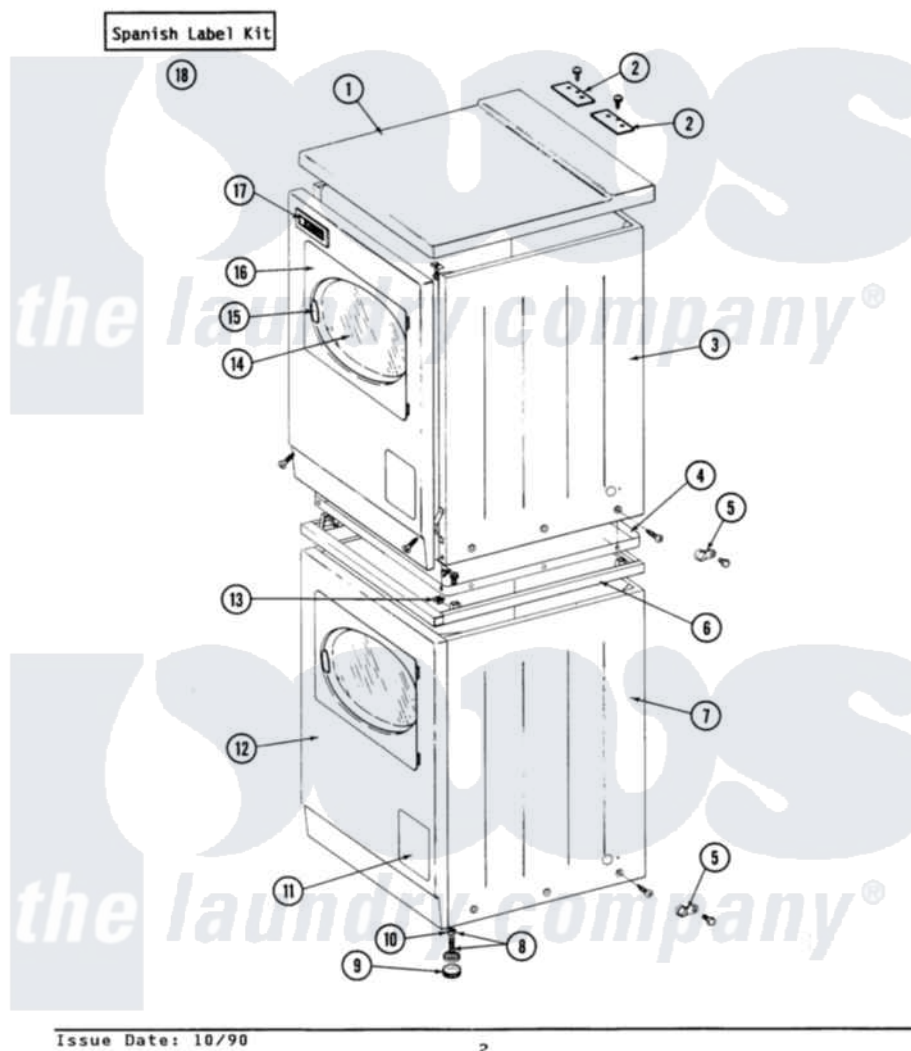

# Maytag LDE27CT 06 - FRONT VIEW

SECTION: FRONT VIEW  
MODEL: DE-D627CS-CT

Issue Date: 10/90

2

Maytag [Commercial Maytag LDE27CT Dryer Parts](#) Parts Diagram 06 - FRONT VIEW  
Click on the part number to view part

Item	Original Part Number	Replaced By	Status	Part Description
001	<a href="#">307104</a>			Top Cover Assembly
"	NLA		Not Available	TOP COVER ASSY
002	NLA		Not Available	COVER PLATE
"	<a href="#">Y313559</a>			Screw
003	<a href="#">204445</a>			Screw And Fastener Assembly
"	<a href="#">213007</a>			Xfor Cabinet See Cabinet, Back
"	NLA		Not Available	CABINET, UPPER (WHITE)
004	314663	<a href="#">214354</a>		Screw, Top Cover To Cabnt.
"	Y303361		Not Available	BASE ASSY. (UPPER & LOWER)
005	211168	<a href="#">W10139210</a>		Screw, 8-18 X 5/16
"	910768	<a href="#">M0280301</a>		Tie Electr
006	NLA		Not Available	SPACER ASSM-WHITE
007	307125		Not Available	CABINET, LOWER (WHITE)
"	NLA		Not Available	CABINET, LOWER (ALMOND)
008	Y302699	<a href="#">22003428</a>		Leg, Adjustable

009	<a href="#">210684</a>		Foot, Adjustable Leg
010	<a href="#">210385</a>		Lock Nut For Adjustable Leg
011	NLA	Not Available	PART NOT USED
012	<a href="#">204439</a>		Screw And Fstner Assembly
"	NLA	Not Available	PANEL, FRONT (WHT)
013	310933	<a href="#">33002194</a>	Nut, Speed
014	308069	Not Available	DOOR, INNER W/GASKET
015	<a href="#">314939</a>		Handle, Door
"	<a href="#">314974</a>		Handle, Door
"	<a href="#">314975</a>		Handle, Door
016	NLA	Not Available	DOOR, COMPLETE LESS HINGES (WH
017	NLA	Not Available	NAME PLATE
018	NLA	Not Available	SPANISH LABEL KIT