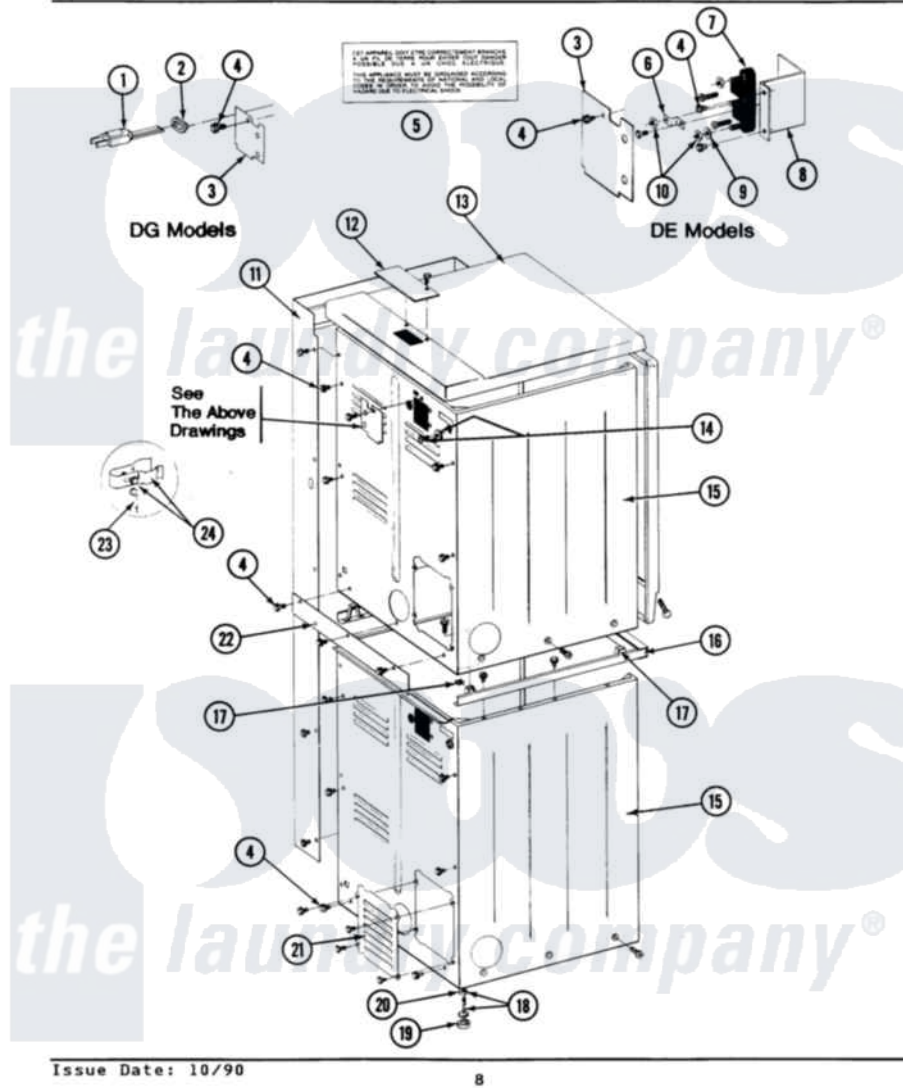

# Maytag LDE27CT 07 - REAR VIEW

SECTION: REAR VIEW  
MODEL: DE-DG27CS-CT

Issue Date: 10/90

8

Maytag [Commercial Maytag LDE27CT Dryer Parts](#) Parts Diagram 07 - REAR VIEW  
Click on the part number to view part

Item	Original Part Number	Replaced By	Status	Part Description
001	302521		Not Available	CORD, POWER PART NOT USED-GAS MODELS ONLY
002	<a href="#">211881</a>			Grommet, Cord Part Not Used-Gas Models Only
003	Y312905		Not Available	COVER, TERMINAL
004	<a href="#">Y313561</a>			Screw----NA
005	<a href="#">214519</a>			LABEL, ELECTRICAL INSTR. PART NOT USED-GAS MODELS ONLY
006	Y311423	<a href="#">489483</a>		Screw 10-32 X 1/2
"	<a href="#">Y312184</a>			Strap, Grounding
007	<a href="#">400008</a>			Block, Terminal
"	<a href="#">Y312209</a>	<a href="#">W10001200</a>		Screw
008	<a href="#">Y312904</a>			Bracket, Terminal Block
009	<a href="#">Y311270</a>			Washer, Terminal Block
010	<a href="#">311484</a>	<a href="#">112432</a>		Nut
011	NLA		Not Available	SCREW
012	NLA		Not Available	COVER PLATE