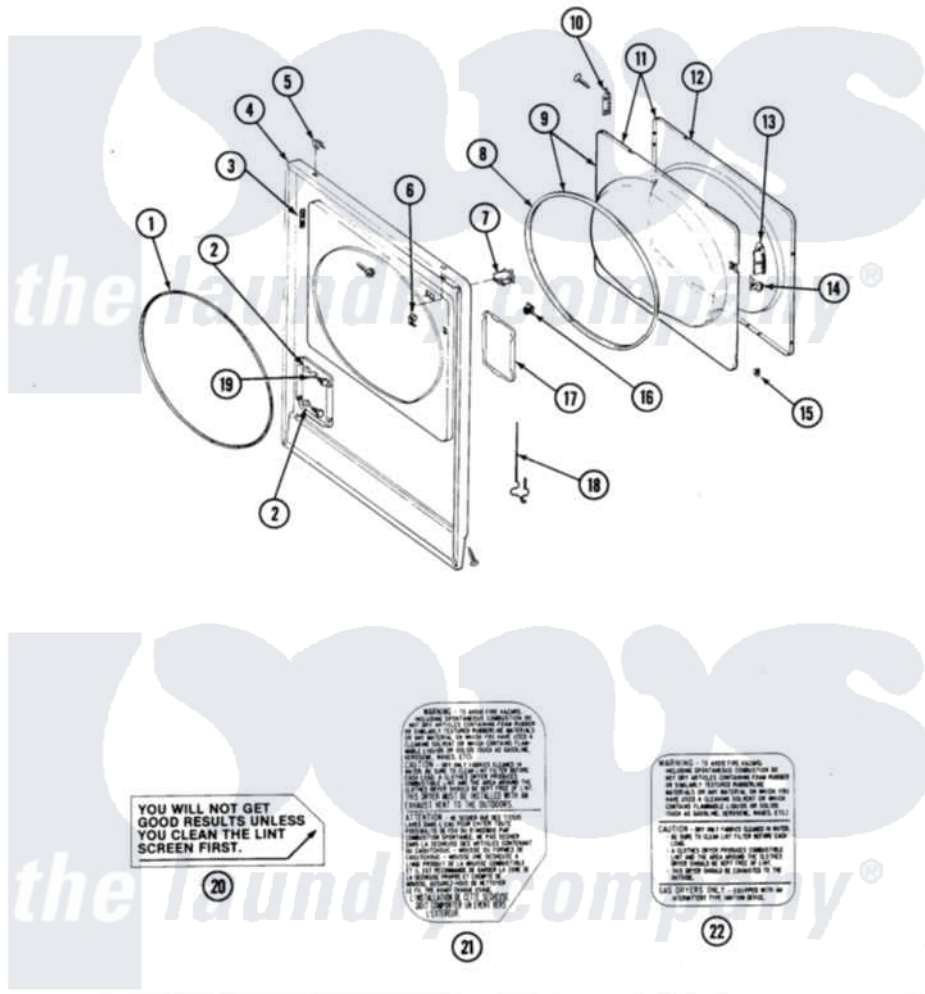

# Maytag LDE27CT 08 - FRONT PANEL & DOOR ASSEMBLY

SECTION: FRONT PANEL & DOOR ASSEMBLY  
 MODEL: DE-DG27CS-CT

Issue Date: 10/90

Maytag [Commercial Maytag LDE27CT Dryer Parts](#) Parts Diagram 08 - FRONT PANEL & DOOR ASSEMBLY  
 Click on the part number to view part

Item	Original Part Number	Replaced By	Status	Part Description
001	<a href="#">314937</a>			Seal, Front Panel
002	NLA		Not Available	PART NOT USED
003	<a href="#">Y313907</a>			Fastener, Twin
004	<a href="#">204439</a>			Screw And Fstner Assembly
"	NLA		Not Available	PANEL, FRONT (WHT)
005	212982	<a href="#">22001650</a>		Fastener, Spring
006	<a href="#">Y310376</a>			Clip, Door Switch Harness
007	<a href="#">Y305753</a>	<a href="#">W10169313</a>		Switch-Dor
008	314935	<a href="#">33001192</a>		Seal, Door
009	308069		Not Available	DOOR, INNER W/GASKET
010	307099	<a href="#">33001230</a>		Hinge, Door
"	<a href="#">Y314062</a>			Screw, Door Hinge And Panel
011	NLA		Not Available	DOOR, COMPLETE LESS HINGES (WH
012	314967		Not Available	DOOR W/WINDOW OUTER HALF (WHT)
"	NLA		Not Available	DOOR W/WIN CUT OUT

	NLA		OUTER ALMNA
013	<a href="#">314939</a>		Handle, Door
"	<a href="#">314974</a>		Handle, Door
"	<a href="#">314975</a>		Handle, Door
014	314936	<a href="#">33001305</a>	Strike, Door
"	314944	<a href="#">33001305</a>	Strike, Door
015	<a href="#">Y313910</a>		Clip, Door Liner To Outer Panel
016	<a href="#">306436</a>		Door Latch Kit--W
017	NLA	Not Available	PART NOT USED
018	<a href="#">Y314025</a>		Latch For Access Door
019	<a href="#">312369</a>		Sleeve, Access Panel Stud Part Not Used
020	<a href="#">Y313340</a>		LABEL, LINT SCREEN INSTRUCTION
021	314941	Not Available	LABEL, INSTRUCTION
022	NLA	Not Available	INSTRUCTION LABEL