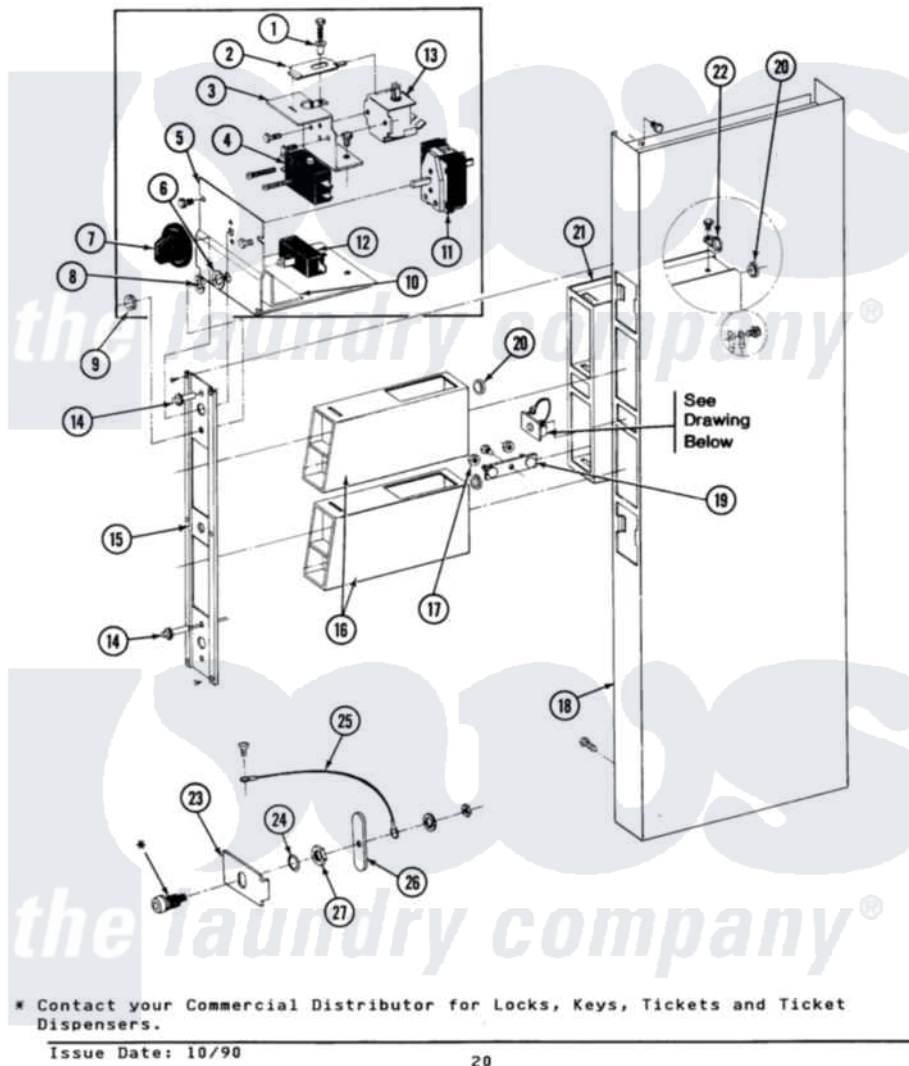

Maytag LDE27CT 09 - CONTROL CENTER SHROUD

SECTION: CONTROL CENTER SHROUD - CT
 MODEL: DE-DG27CT

Maytag [Commercial Maytag LDE27CT Dryer Parts](#) Parts Diagram 09 - CONTROL CENTER SHROUD
 Click on the part number to view part

Item	Original Part Number	Replaced By	Status	Part Description
001	NLA		Not Available	SPACER FOR ADVANCE RELAY
002	NLA		Not Available	SPRING LEVER FOR RELAY
003	212276	W10116760		Screw
"	212949	22001866		Screw, Relay
"	NLA		Not Available	RELAY BRACKET
004	212950	M0227520		Screw-Tc No.6-32 X 13/16", Preform SwiTch
"	Y303787		Not Available	SWITCH FOR RELAY
005	212276	W10116760		Screw
"	Y314261			Switch And Relay Bracket
006	312751			Lockwasher, Start Switch
007	205663			Knob For Selector Switch
008	Y312706	422617		Nut
009	Y312702			Knurled Nut, Start Switch
010	NLA		Not Available	INSULATOR
011	307253			Switch, Cycle Selector

"	Y313588	488234	Screw 8-32 X 1/4
012	306941	W10149462	Switch, Push-To-Start
013	212951		Screw, No.6-32 X 1/4 Inch
"	305393		Solenoid For Relay Assembly
014	303963	Not Available	LIGHT, INDICATOR
015	315037	Not Available	PANEL, VAULT
"	Y313424		Screw, Vault Panel
016	NLA	Not Available	OUTER CASE-WHITE
017	Y052740	62739	Nut, Lock
018	213648	98165	Screw
"	NLA	Not Available	CONTROL SHROUD-WHITE
019	212276	W10116760	Screw
"	NLA	Not Available	MTG. STRAP----NA
020	Y313671	33001303	Grommet, Plate Hole
021	211294	90767	Screw, 8A X 3/8 HeX Washer Head Tapping
"	305534	Not Available	VAULT ASSEMBLY
"	Y310632	1163839	Screw
"	Y313559		Screw
022	211168	W10139210	Screw, 8-18 X 5/16
"	910768	M0280301	Tie Electr
023	Y313427	206637	Lock Kit
024	NLA	Not Available	SPRING WASHER FOR LOCK
025	211168	W10139210	Screw, 8-18 X 5/16
"	Y303981		Ground Wire For Latch
026	Y313427	206637	Lock Kit
027	212328	W10139762	Hex Nut, 3/4-27