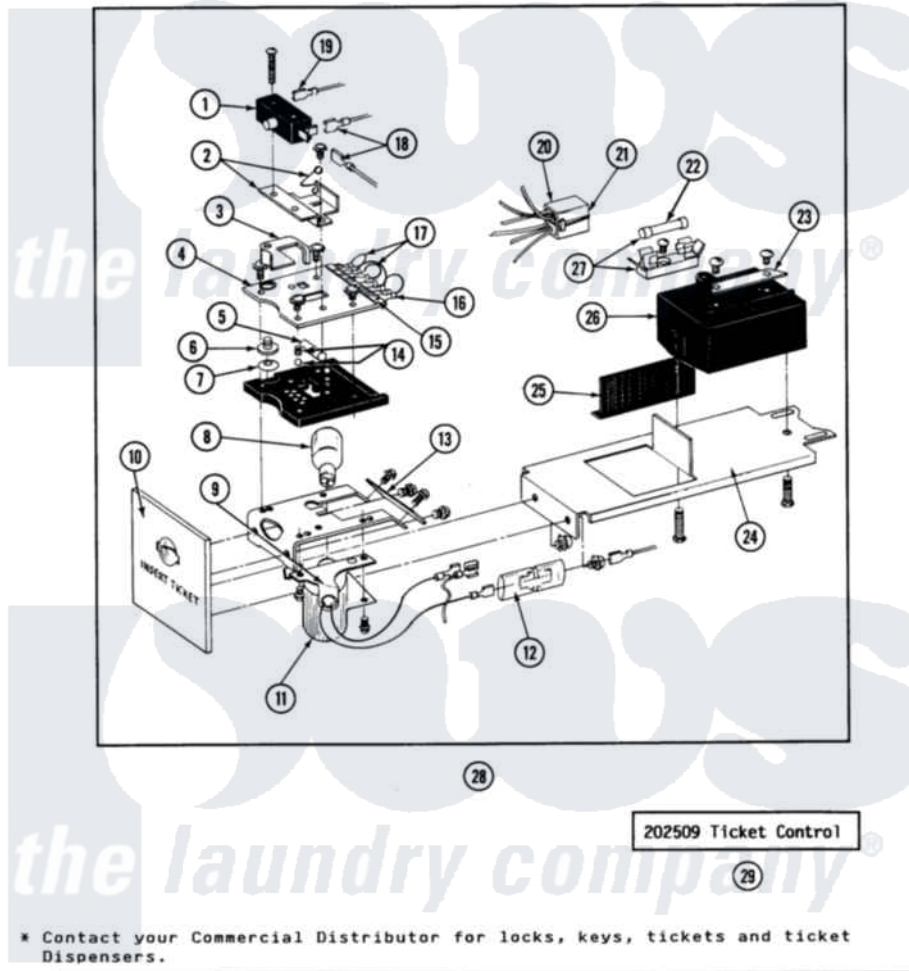

# Maytag LDE27CT 11 - CONTROL CENTER COMPONENTS

SECTION: CT CONTROL CENTER COMPONENTS  
 MODEL: DE-DG27CT

Issue Date: 10/90

24

Maytag [Commercial Maytag LDE27CT Dryer Parts](#) Parts Diagram 11 - CONTROL CENTER COMPONENTS  
 Click on the part number to view part

Item	Original Part Number	Replaced By	Status	Part Description
001	204882		Not Available	SWITCH FOR TICKET CONTROL
"	NLA		Not Available	SCREW
002	<a href="#">204881</a>			Cam Plate Assembly
"	NLA		Not Available	SEMS SCREW (No.4-40 X 1/2 INC)
003	<a href="#">214218</a>			Lever, Switch
004	<a href="#">214252</a>			Board, Circuit
"	NLA		Not Available	SEMS SCREW (No.4-40 X 1/2 INC)
005	<a href="#">214275</a>			Roller For Cam
006	<a href="#">214220</a>			Adjustment Thumb Wheel
007	NLA		Not Available	SPRING WASHER
008	202479	<a href="#">A3167501</a>		Lamp Oven, Int.
009	NLA		Not Available	LAMP SOCKET WITH BRACKET
010	<a href="#">212519</a>	<a href="#">488234</a>		Screw 8-32 X 1/4
"	NLA		Not Available	FRONT PLATE F/TICKET