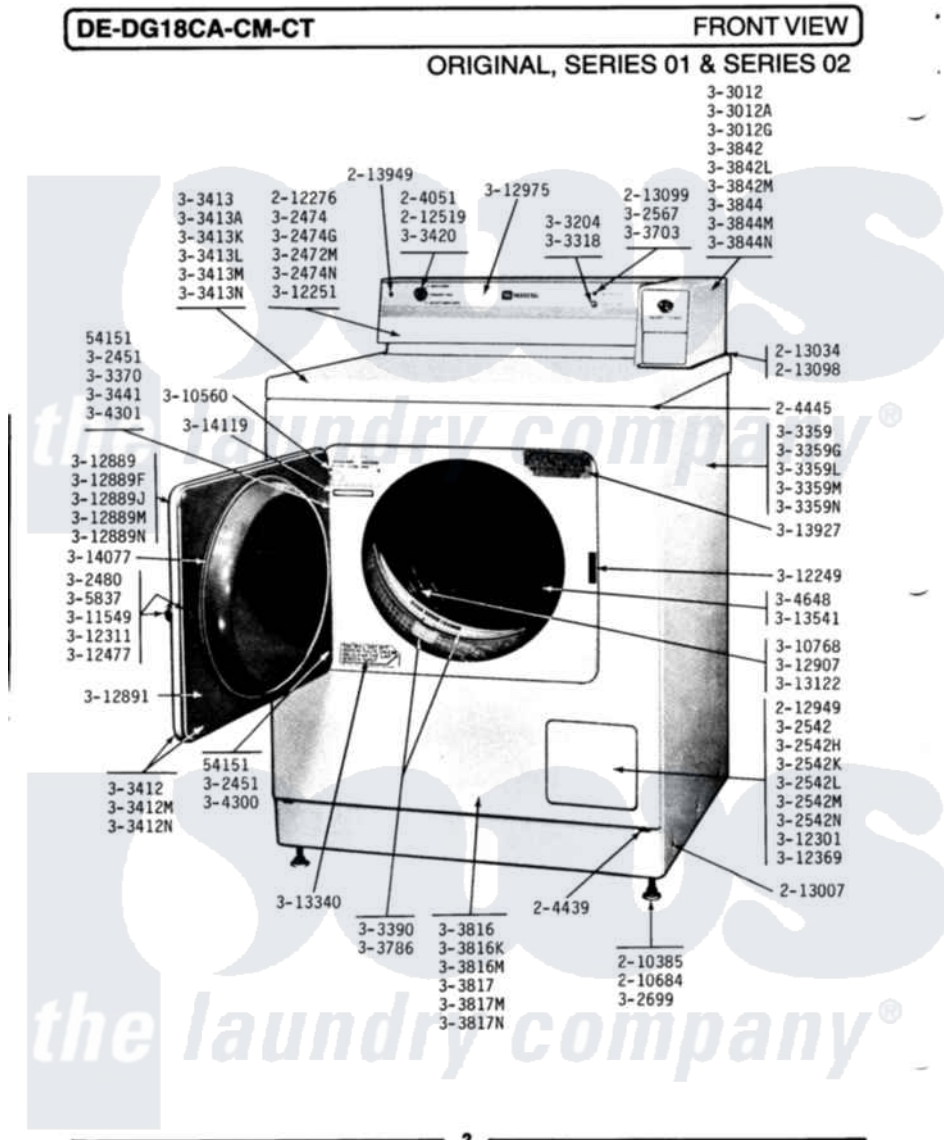

Maytag LDG18CA 01 - FRONT VIEW

Maytag Commercial Maytag LDG18CA Dryer Parts Parts Diagram 01 - FRONT VIEW
 Click on the part number to view part

Item	Original Part Number	Replaced By	Status	Part Description
001	NLA		Not Available	SCREW, No.4-40 X 1/4
002	204051	22204051		Knob
003	204439			Screw And Fstner Assembly
004	204445			Screw And Fastener Assembly
005	210385			Lock Nut For Adjustable Leg
006	210684			Foot, Adjustable Leg
007	212276	W10116760		Screw
008	212519	488234		Screw 8-32 X 1/4
009	212949	22001866		Screw, Relay
010	213007			Xfor Cabinet See Cabinet, Back
011	NLA		Not Available	GASKET UNDER CONTROL CENTER
012	213099			Lens For Control Panel
013	213949			Screw, No.8-18 X 5/16 Inch
014	NLA		Not Available	HINGE ASSEMBLY----N
015	NLA		Not Available	CONTROL COVER-WHITE