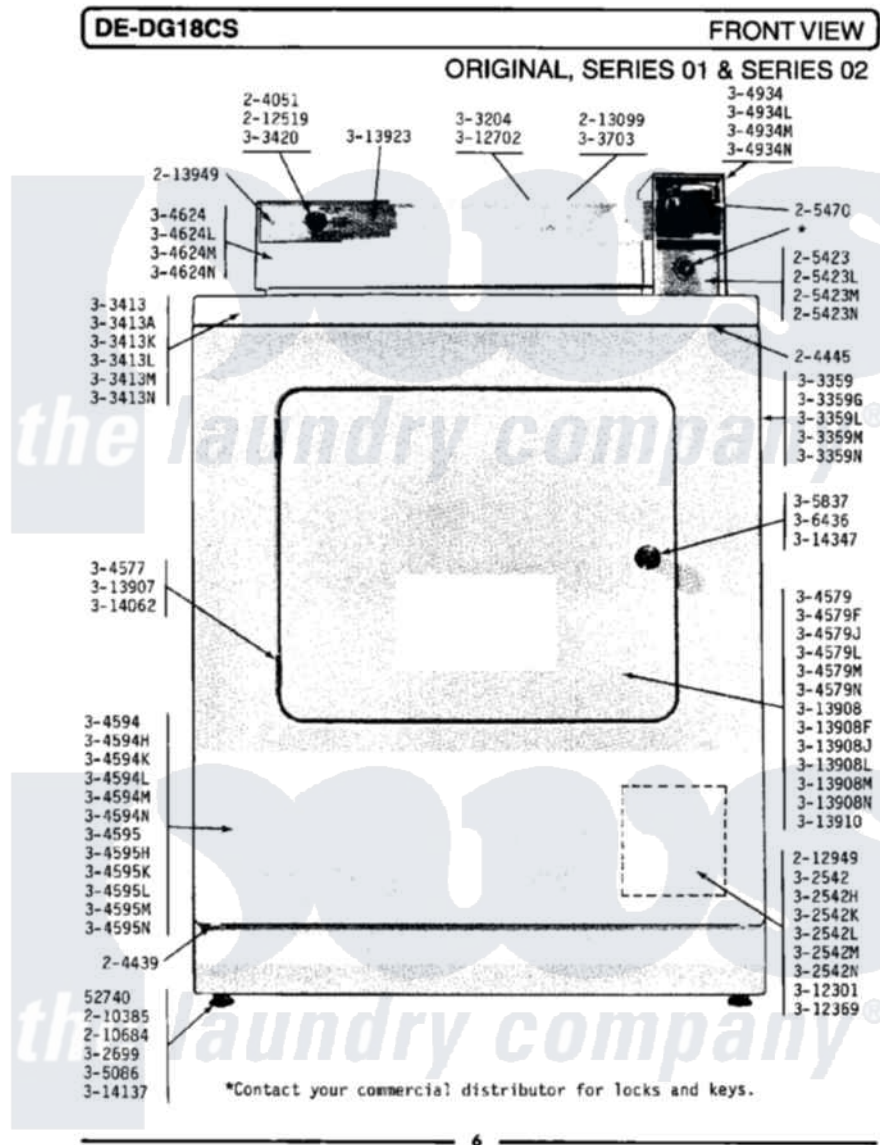

# Maytag LDG18CA 02 - FRONT VIEW (SERIES 03)

Maytag Commercial Maytag LDG18CA Dryer Parts Parts Diagram 02 - FRONT VIEW (SERIES 03)

Click on the part number to view part

Item	Original Part Number	Replaced By	Status	Part Description
001	<a href="#">Y052740</a>	<a href="#">62739</a>		Nut, Lock
002	204051	<a href="#">22204051</a>		Knob
003	<a href="#">204439</a>			Screw And Fstner Assembly
004	<a href="#">204445</a>			Screw And Fastener Assembly
005	<a href="#">210385</a>			Lock Nut For Adjustable Leg
006	<a href="#">210684</a>			Foot, Adjustable Leg
007	212276	<a href="#">W10116760</a>		Screw
008	<a href="#">212519</a>	<a href="#">488234</a>		Screw 8-32 X 1/4
009	212949	<a href="#">22001866</a>		Screw, Relay
010	<a href="#">213007</a>			Xfor Cabinet See Cabinet, Back
011	NLA		Not Available	GASKET UNDER CONTROL CENTER
012	<a href="#">213099</a>			Lens For Control Panel
013	<a href="#">213949</a>			Screw, No.8-18 X 5/16 Inch
014	NLA		Not Available	ACCESS DOOR (WHITE)
015	NLA		Not Available	ACCESS DOOR-ALMOND