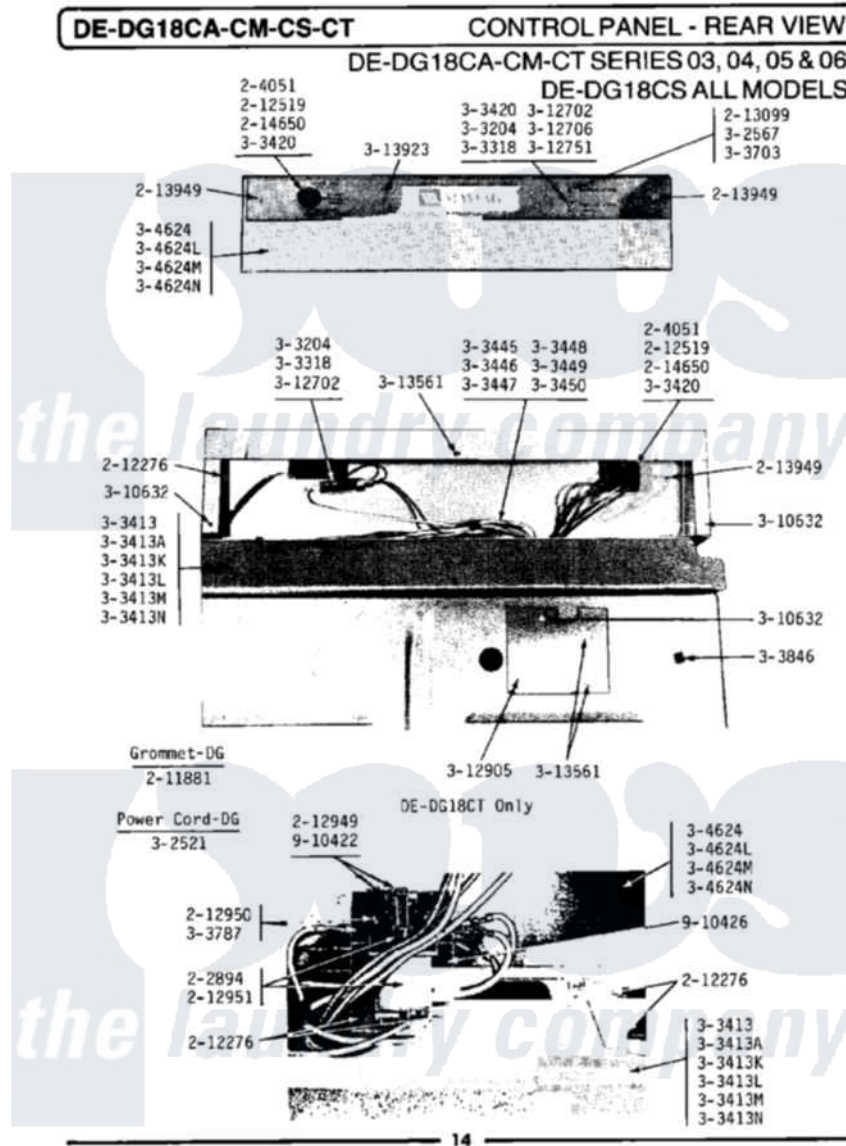

Maytag LDG18CA 05 - CONTROL PANEL-REAR VIEW (SERIES 03)

Maytag Commercial Maytag LDG18CA Dryer Parts Parts Diagram 05 - CONTROL PANEL-REAR VIEW (SERIES 03)
 Click on the part number to view part

Item	Original Part Number	Replaced By	Status	Part Description
001	204051	22204051		Knob
002	211881			Grommet, Cord Part Not Used-Gas Models Only
003	212276	W10116760		Screw
004	212519	488234		Screw 8-32 X 1/4
005	212949	22001866		Screw, Relay
006	212950	M0227520		Screw-Tc No.6-32 X 13/16", Preform SwiTch
007	212951			Screw, No.6-32 X 1/4 Inch
008	213099			Lens For Control Panel
009	213949			Screw, No.8-18 X 5/16 Inch
010	214650			Screw For 2-4051 Knob
011	302521		Not Available	CORD, POWER PART NOT USED-GAS MODELS ONLY
012	Y303204			Start Switch With Nuts
013	NLA		Not Available	TOP COVER-WHITE
014	NLA		Not Available	TOP COVER-ALMOND

015	NLA		Not Available	TOP COVER-HARVEST WHEAT
016	Y303420		Not Available	SELECTOR SWITCH
017	NLA		Not Available	MAIN WIRE HARNESS
018	Y303703			Pilot Light
019	NLA		Not Available	SCREW & WASHER ASSY.
020	NLA		Not Available	CONTROL COVER-WHITE
021	NLA		Not Available	CONTROL COVER-ALMOND
022	NLA		Not Available	CONTROL COVER-HARVEST WHEAT
023	Y310632	1163839		Screw
024	Y311423	489483		Screw 10-32 X 1/2
025	NLA		Not Available	BACK FOR CONTROL PANEL
026	Y312702			Knurled Nut, Start Switch
027	Y312706	422617		Nut
028	312751			Lockwasher, Start Switch
029	Y312905		Not Available	COVER, TERMINAL
030	Y313561			Screw---NA
031	NLA		Not Available	CONTROL PANEL