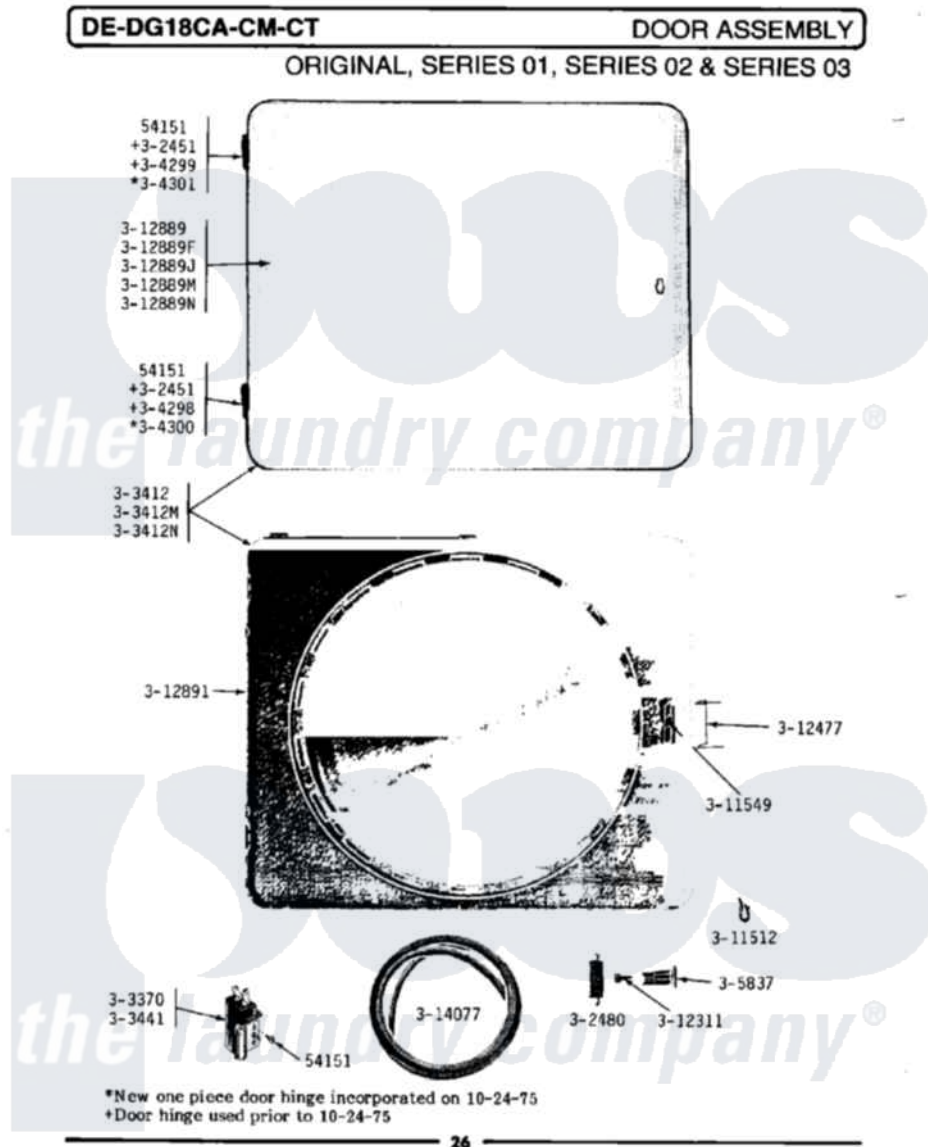

Maytag LDG18CA 06 - DOOR ASSEMBLY

Maytag Commercial Maytag LDG18CA Dryer Parts Parts Diagram 06 - DOOR ASSEMBLY
Click on the part number to view part

Item	Original Part Number	Replaced By	Status	Part Description
001	NLA		Not Available	SCREW, No.4-40 X 1/4
002	NLA		Not Available	HINGE ASSEMBLY---N
003	NLA		Not Available	LATCH
004	NLA		Not Available	DOOR COMPLETE-WHITE
005	NLA		Not Available	DOOR COMPLETE-HARVEST WHEAT
006	Y303441		Not Available	DOOR SWITCH
007	Y304298			Hinge - Lower
008	NLA		Not Available	HINGE - UPPER
009	NLA		Not Available	HINGE - LOWER
010	NLA		Not Available	HINGE - UPPER
011	NLA		Not Available	KNOB AND SCREW
012	NLA		Not Available	FASTENER
013	NLA		Not Available	WIRE CLIP
014	NLA		Not Available	SCREW---NA
015	NLA		Not Available	MAGNETIC LATCH RETAINER

016	NLA	Not Available	DOOR PANEL-WHITE
017	NLA	Not Available	DOOR PANEL-HAVEST WHEAT
018	Y312891	Not Available	DOOR LINER - INNER HALF
019	314077		Door Seal