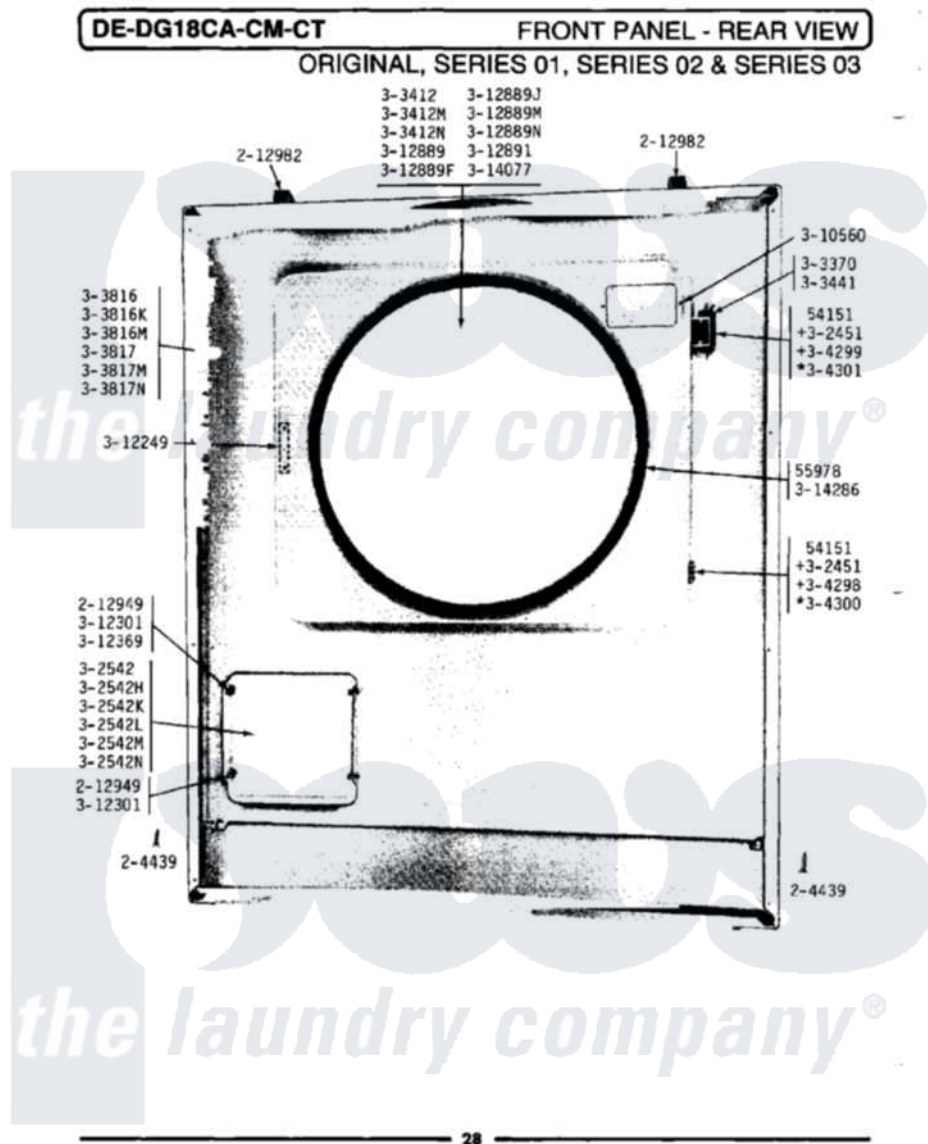

Maytag LDG18CA 07 - FRONT PANEL-REAR VIEW

Maytag [Commercial Maytag LDG18CA Dryer Parts](#) Parts Diagram 07 - FRONT PANEL-REAR VIEW
 Click on the part number to view part

Item	Original Part Number	Replaced By	Status	Part Description
001	NLA		Not Available	SCREW, No.4-40 X 1/4
002	Y055978			Rubber Adhesive, 2 Oz Tube
003	204439			Screw And Fstner Assembly
004	212949	22001866		Screw, Relay
005	212982	22001650		Fastener, Spring
006	NLA		Not Available	HINGE ASSEMBLY----N
007	NLA		Not Available	ACCESS DOOR (WHITE)
008	NLA		Not Available	ACCESS DOOR-ALMOND
009	NLA		Not Available	ACCESS DOOR-HARVEST WHEAT
010	NLA		Not Available	DOOR COMPLETE-WHITE
011	NLA		Not Available	DOOR COMPLETE-HARVEST WHEAT
012	NLA		Not Available	FRONT PANEL-WHITE
013	NLA		Not Available	FRONT PANEL-HARVEST WHEAT
014	Y304298			Hinge - Lower

015	NLA	Not Available	HINGE - UPPER
016	NLA	Not Available	HINGE - LOWER
017	NLA	Not Available	HINGE - UPPER
018	310560	74004005	Screw, 6-32 X 5/16"
019	NLA	Not Available	STRIKE PLATE
020	NLA	Not Available	BUSHING FOR ACCESS STUD
021	312369		Sleeve, Access Panel Stud Part Not Used
022	NLA	Not Available	DOOR PANEL-WHITE
023	NLA	Not Available	DOOR PANEL-HAVEST WHEAT
024	Y312891	Not Available	DOOR LINER - INNER HALF
025	Y313340		LABEL, LINT SCREEN INSTRUCTION
026	Y313927		INSTRUCTION LABEL
027	314077		Door Seal
028	NLA	Not Available	GAS IGNITION LABEL
029	314286		Seal For Front Panel