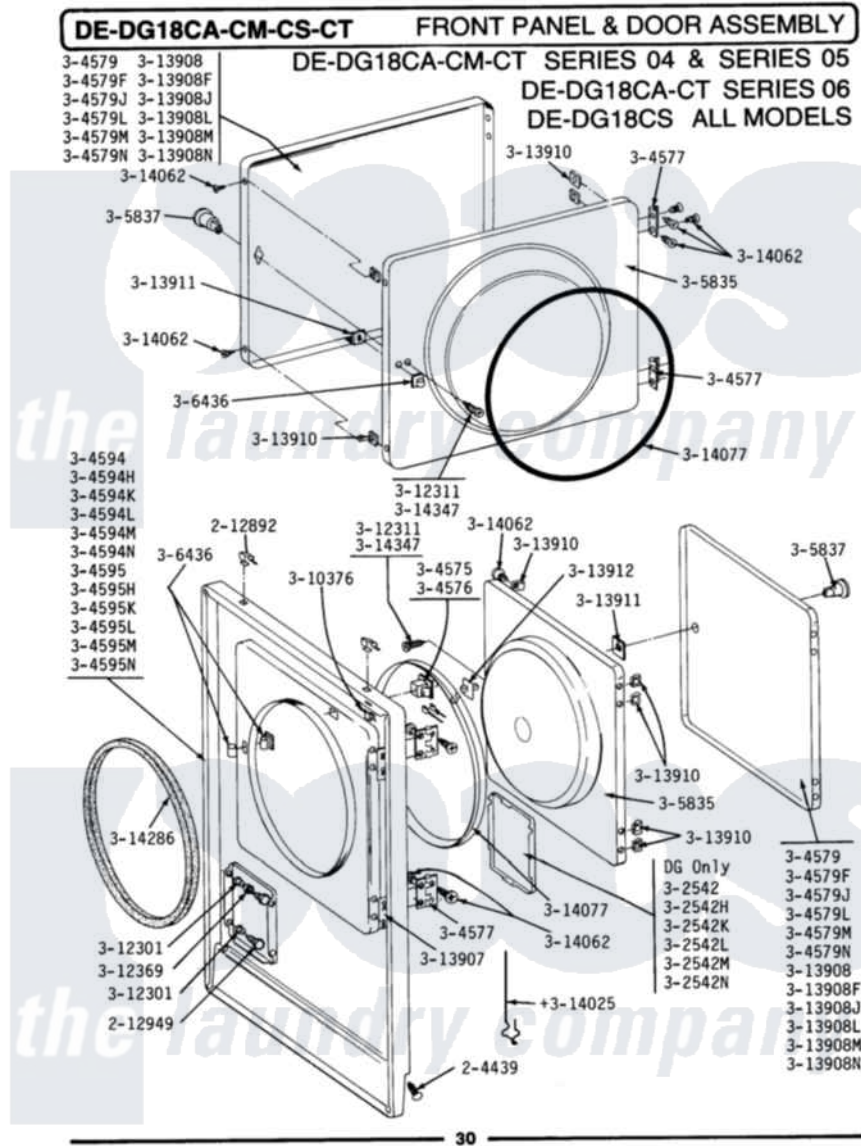

# Maytag LDG18CA 08 - FRONT PANEL & DOOR ASSY (SERIES 04)

Maytag Commercial Maytag LDG18CA Dryer Parts Parts Diagram 08 - FRONT PANEL & DOOR ASSY (SERIES 04)  
 Click on the part number to view part

Item	Original Part Number	Replaced By	Status	Part Description
001	<a href="#">204439</a>			Screw And Fstner Assembly
002	212949	<a href="#">22001866</a>		Screw, Relay
003	212982	<a href="#">22001650</a>		Fastener, Spring
004	NLA		Not Available	ACCESS DOOR (WHITE)
005	NLA		Not Available	ACCESS DOOR-ALMOND
006	NLA		Not Available	ACCESS DOOR-HARVEST WHEAT
007	<a href="#">Y304575</a>	<a href="#">W10169313</a>		Switch-Dor
008	Y304577	<a href="#">33001230</a>		Hinge, Door
009	Y304579	<a href="#">Y306668</a>		DOOR (WHT)
010	NLA		Not Available	DOOR-ALMOND
011	NLA		Not Available	DOOR-HARVEST WHEAT
012	NLA		Not Available	FRONT PANEL-WHITE
013	NLA		Not Available	FRONT PANEL-ALMOND
014	NLA		Not Available	FRONT PANEL-HARVEST WHEAT
015	NLA		Not Available	INNER DOOR WITH KNOB &

015	NLA	Not Available	SCRE
016	NLA	Not Available	KNOB AND SCREW
017	<a href="#">306436</a>		Door Latch Kit--W
018	<a href="#">Y310376</a>		Clip, Door Switch Harness
019	NLA	Not Available	BUSHING FOR ACCESS STUD
020	NLA	Not Available	SCREW----NA
021	<a href="#">312369</a>		Sleeve, Access Panel Stud Part Not Used
022	<a href="#">Y313340</a>		LABEL, LINT SCREEN INSTRUCTION
023	<a href="#">Y313907</a>		Fastener, Twin
024	<a href="#">Y313908</a>		DOOR PANEL-WHITE
025	NLA	Not Available	DOOR PANEL-ALMOND
026	NLA	Not Available	DOOR PANEL-HARVEST WHEAT
027	<a href="#">Y313910</a>		Clip, Door Liner To Outer Panel
028	<a href="#">Y313911</a>		Door Strike Retainer
029	<a href="#">Y313927</a>		INSTRUCTION LABEL
030	<a href="#">Y314025</a>		Latch For Access Door
031	<a href="#">Y314062</a>		Screw, Door Hinge And Panel
032	<a href="#">314077</a>		Door Seal
033	NLA	Not Available	GAS IGNITION LABEL
034	<a href="#">314286</a>		Seal For Front Panel
035	NLA	Not Available	SCREW FOR DOOR KNOB----NA