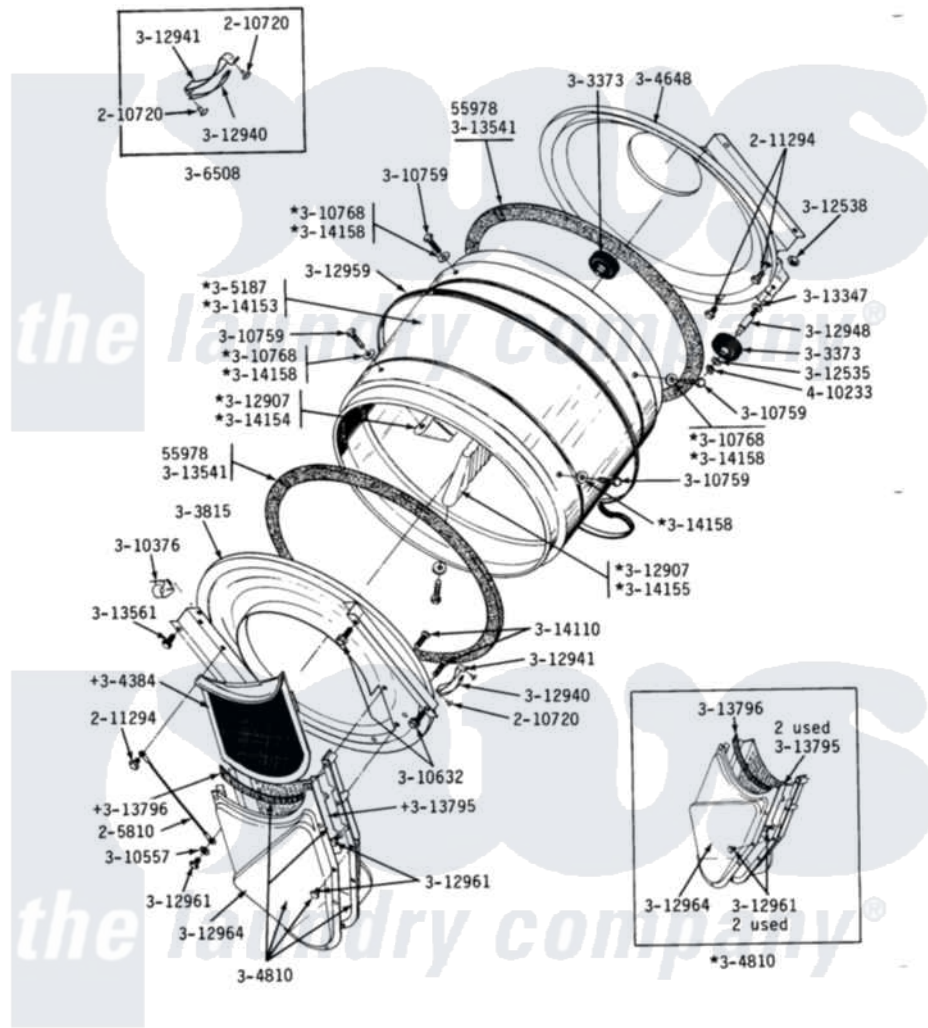

Maytag LDG18CA 10 - LINT SCREEN, TUMBLER (FRONT & BACK)

DE-DG18CA-CM-CS-CT LINT SCREEN, TUMBLER, TUMBLER FRONT & TUMBLER BACK

34

Maytag Commercial Maytag LDG18CA Dryer Parts Parts Diagram 10 - LINT SCREEN, TUMBLER (FRONT & BACK)
Click on the part number to view part

Item	Original Part Number	Replaced By	Status	Part Description
001	Y053241			Set Screw, Motor Pulley
002	Y055978			Rubber Adhesive, 2 Oz Tube
003	205810			Wire, Ground
004	210720			Rivet, Bearing To Tumbler Frnt
005	211294	90767		Screw, 8A X 3/8 HeX Washer Head Tapping
006	Y303373	12001541		Drum Roller/Washer Assembly--W
007	Y303815	33001231		Front- Tumbler
008	Y304244			Motor Pulley With Set Screw
009	Y304384	33001003		Screen, Lint
010	Y304648	33001106		Back, Tumbler
011	Y304810		Not Available	OUTLET DUCT ASSEMBLY---S
012	Y305185	6-3051850		Pulley- MO
013	305187		Not Available	TUMBLER W/BAFFLES
014	306508			Tumbler Bearing Kit ---W

015	Y310376		Clip, Door Switch Harness
016	310557		Washer
017	Y310632	1163839	Screw
018	Y310759		Screw, Tumbler Baffles
019	NLA	Not Available	WASHER
020	312535		Washer, Vault Mounting Brk.
021	312538	33001443	Nut, Hex
022	Y312907		Tumbler Baffle
023	312940	306508	Tumbler Bearing Kit ---W
024	312941	306508	Tumbler Bearing Kit ---W
025	Y312948	6-3129480	Shaft- Tumbler
026	Y312959		Poly "V" Belt For Tumbler
027	Y312961	W10116751	Screw
028	Y312964	Not Available	OUTLET DUCT - OUTER HALF
029	Y313347	312535	Washer, Vault Mounting Brk.
030	Y313541	33313541	Seal- Tumbler
031	Y313561		Screw---NA
032	Y313795		Guide For Lint Screen
033	Y313796		Lint Seal
034	Y314110	33002917	Screw, No.10-16
035	Y314153	Not Available	TUMBLER No.
036	NLA	Not Available	TUMBLER BAFFLE - SHORT
037	314155	33001004	Baffle, Tall
038	314158		Washer, Baffle To Tumbler
039	410233	9703438	Ring-Retrn