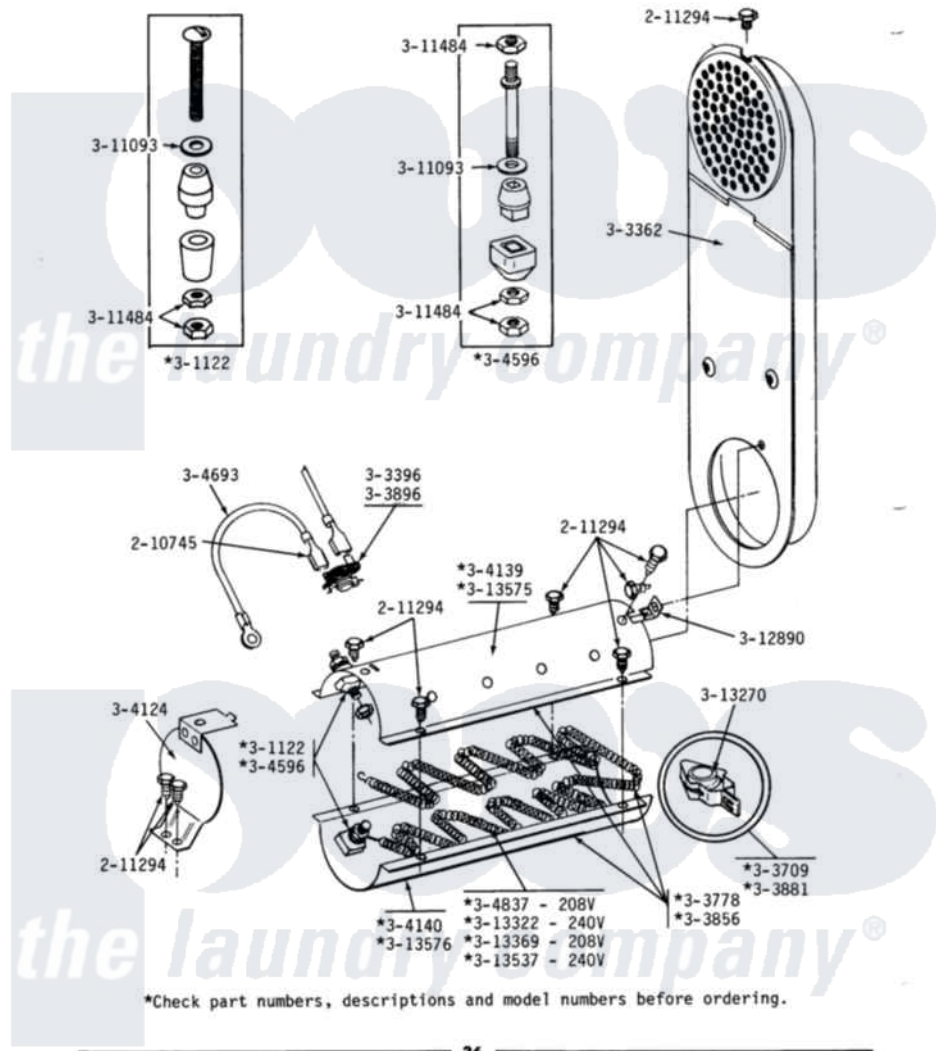

Maytag LDG18CA 11 - INLET DUCT & HEATER ASSEMBLY

DE18CA-CM-CS-CT INLET DUCT & HEATER ASSEMBLY

Maytag Commercial Maytag LDG18CA Dryer Parts Parts Diagram 11 - INLET DUCT & HEATER ASSEMBLY
 Click on the part number to view part

Item	Original Part Number	Replaced By	Status	Part Description
001	210745			Wire Terminal
002	211294	90767		Screw, 8A X 3/8 HeX Washer Head Tapping
003	301122	Y304596		Terminal Insulator Assembly
004	Y303362			Inlet Duct Assembly - DE
005	303396			Thermostat, Hi-Limit
006	303709			Clip And Insulator Assembly
007	Y303778			Heater Assembly Complete
008	Y303856		Not Available	HEATER ASSY. COMPLETE (208V)
009	Y303881			Clip And Insulator Assembly
010	303896			Hi-Limit Thermostat-Canada
011	304124		Not Available	HEATER SHIELD
012	Y304596			Terminal Insulator Assembly
013	Y304693			Jumper Wire
014	311093			Washer, Terminal Connection
015	311484	112432		Nut