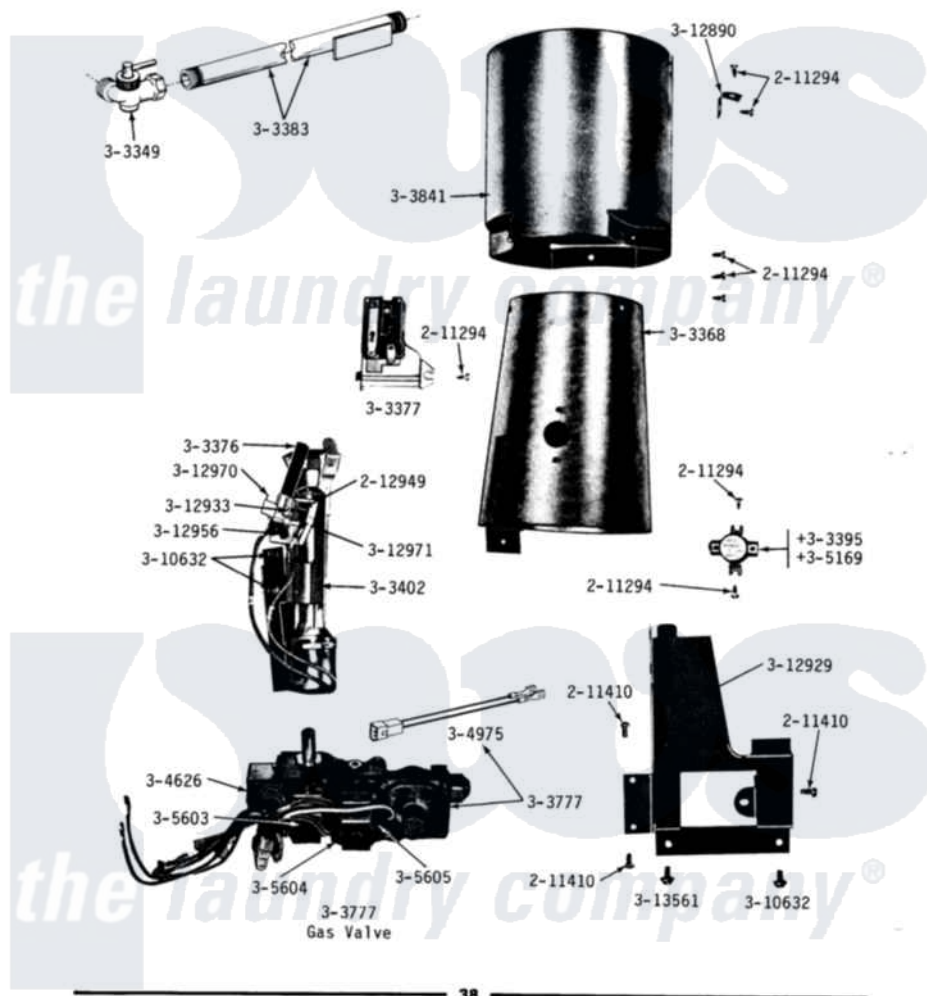

Maytag LDG18CA 12 - GAS VALVE, BURNER & COMBUSTION CONE

DG18CA-CM-CS-CT
GAS VALVE, BURNER & COMBUSTION CONE
 DG18CA-CM-CT ORIGINAL, SERIES 01, 02, 03 & 04
 DG18CS ORIGINAL

Maytag Commercial Maytag LDG18CA Dryer Parts Parts Diagram 12 - GAS VALVE, BURNER & COMBUSTION CONE
 Click on the part number to view part

Item	Original Part Number	Replaced By	Status	Part Description
001	211294	90767		Screw, 8A X 3/8 HeX Washer Head Tapping
002	NLA		Not Available	SCREW, HEX HD No.8 X 3/8 INCH
003	212949	22001866		Screw, Relay
004	NLA		Not Available	SCREW ASSM - BLUE BLOCK OPE
005	Y303349			Angle Shut-Off, Gas Valve
006	Y303368			Cone, Combustion
007	303376	4392003		Ignitor
008	Y303377	338906		Radiant, Sensor
009	Y303383	33001735		Pipe And Bracket Assembly Series 18 Not Needed Use Vavle
010	303395			Thermostat, Hi-Limit
011	Y303402			Burner Assembly NA
012	Y303777	W10116794		Gas Valve
013	Y303779			Conversion Kit

014	Y303841		Cone, Extension
015	Y304626		Side Coil
016	304975		Gas Valve Harness
017	305169		Thermostat, Hi-Limit Gas
018	305603		Secondary Coil
019	305604		Holding Coil
020	305605		Booster Coil
021	Y310632	1163839	Screw
022	Y312890		Retainer, Heater Chamber
023	312929		Gas Valve Bracket
024	NLA	Not Available	CLIP FOR IGNITER, RIGHT-HAN
025	312956		Screw-Igniter And Clip Mount
026	NLA	Not Available	CLIP FOR IGNITER, LEFT-HAND
027	Y312971		Insulator For Igniter Mount
028	NLA	Not Available	MAIN BURNER ORIFICE - LPG
029	NLA	Not Available	INTERNAL ORIFICE - LPG
030	313366		Main Burner Orifice-Ext-NAT
031	313367		Main Burner Orifice-Int-NAT
032	NLA	Not Available	MAIN BURNER ORIFICE (MFG)
033	Y313561		Screw----NA