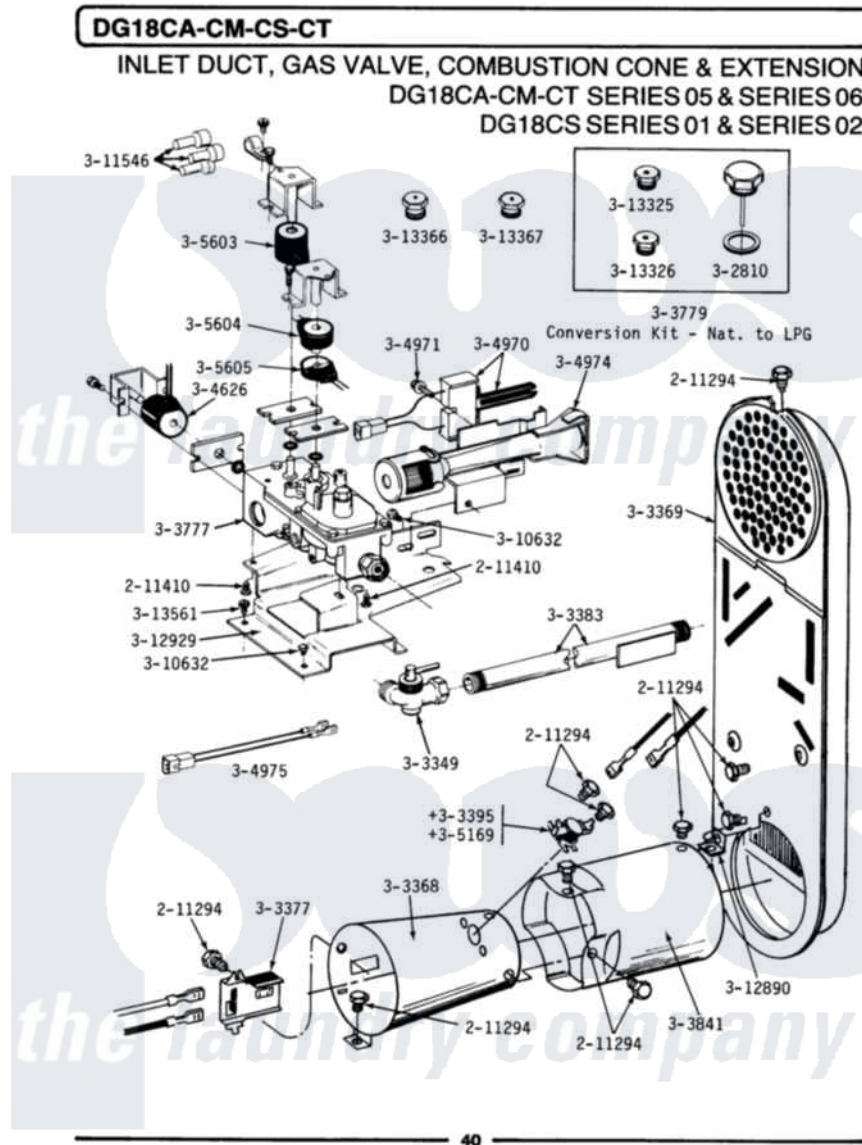

Maytag LDG18CA 13 - INLET DUCT, GAS VALVE, CONE & EXTENSION

Maytag [Commercial Maytag LDG18CA Dryer Parts](#) Parts Diagram 13 - INLET DUCT, GAS VALVE, CONE & EXTENSION

[Click on the part number to view part](#)

Item	Original Part Number	Replaced By	Status	Part Description
001	211294	90767		Screw, 8A X 3/8 Hex Washer Head Tapping
002	NLA		Not Available	SCREW, HEX HD No.8 X 3/8 INCH
003	NLA		Not Available	SCREW ASSM - BLUE BLOCK OPE
004	Y303349			Angle Shut-Off, Gas Valve
005	Y303368			Cone, Combustion
006	Y303369			Inlet Duct Assembly
007	Y303377	338906		Radiant, Sensor
008	Y303383	33001735		Pipe And Bracket Assembly Series 18 Not Needed Use Vavle
009	303395			Thermostat, Hi-Limit
010	Y303777	W10116794		Gas Valve
011	Y303779			Conversion Kit
012	Y303841			Cone, Extension
013	Y304626			Side Coil

014	304970	4391996	Ignitor
015	304971		Screw Note: Screw, Igniter
016	304974	33002793	Burner Assembly
017	304975		Gas Valve Harness
018	305169		Thermostat, Hi-Limit Gas
019	305603		Secondary Coil
020	305604		Holding Coil
021	305605		Booster Coil
022	Y310632	1163839	Screw
023	311546	911445	Wire Connector
024	Y312890		Retainer, Heater Chamber
025	312929		Gas Valve Bracket
026	NLA	Not Available	MAIN BURNER ORIFICE - LPG
027	NLA	Not Available	INTERNAL ORIFICE - LPG
028	313366		Main Burner Orifice-Ext-NAT
029	313367		Main Burner Orifice-Int-NAT
030	Y313561		Screw---NA