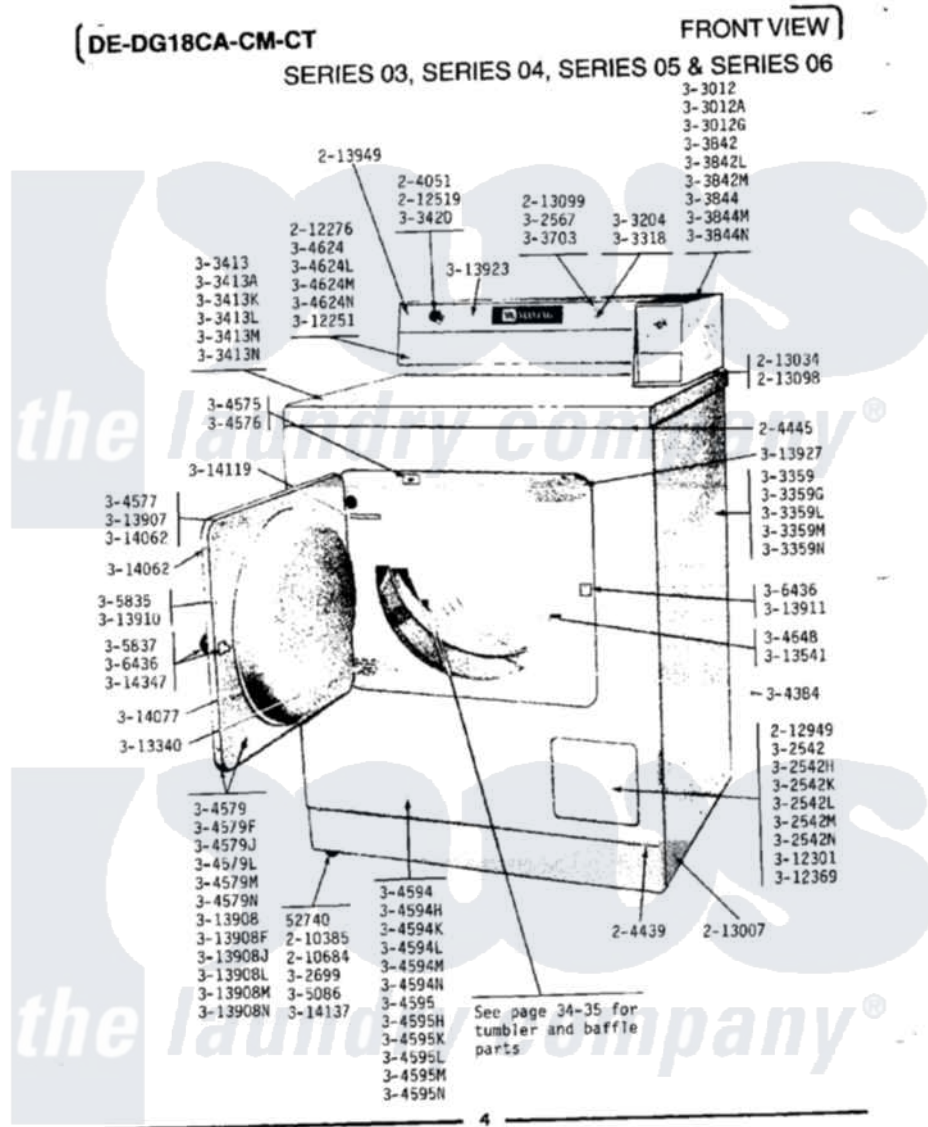

Maytag LDG18CM 02 - FRONT VIEW (SERIES 03)

Maytag Commercial Maytag LDG18CM Dryer Parts Parts Diagram 02 - FRONT VIEW (SERIES 03)

Click on the part number to view part

Item	Original Part Number	Replaced By	Status	Part Description
001	Y052740	62739		Nut, Lock
002	204051	22204051		Knob
003	204439			Screw And Fstner Assembly
004	204445			Screw And Fastener Assembly
005	210385			Lock Nut For Adjustable Leg
006	210684			Foot, Adjustable Leg
007	212276	W10116760		Screw
008	212519	488234		Screw 8-32 X 1/4
009	212949	22001866		Screw, Relay
010	213007			Xfor Cabinet See Cabinet, Back
011	NLA		Not Available	GASKET UNDER CONTROL CENTER
012	213099			Lens For Control Panel
013	213949			Screw, No.8-18 X 5/16 Inch
014	NLA		Not Available	ACCESS DOOR (WHITE)
015	NLA		Not Available	ACCESS DOOR-ALMOND