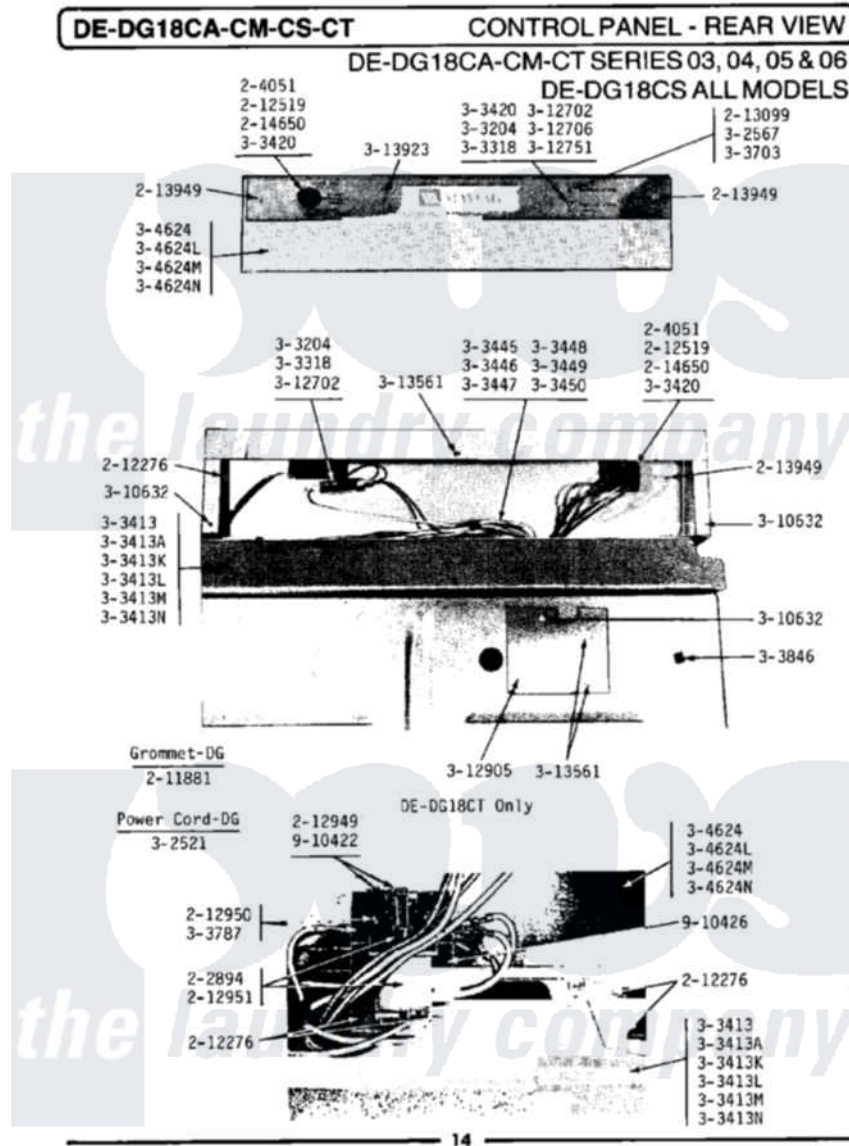

# Maytag LDG18CM 05 - CONTROL PANEL

Maytag Commercial Maytag LDG18CM Dryer Parts Parts Diagram 05 - CONTROL PANEL  
 Click on the part number to view part

Item	Original Part Number	Replaced By	Status	Part Description
001	204051	<a href="#">22204051</a>		Knob
002	<a href="#">211881</a>			Grommet, Cord Part Not Used-Gas Models Only
003	212276	<a href="#">W10116760</a>		Screw
004	<a href="#">212519</a>	<a href="#">488234</a>		Screw 8-32 X 1/4
005	212949	<a href="#">22001866</a>		Screw, Relay
006	212950	<a href="#">M0227520</a>		Screw-Tc No.6-32 X 13/16", Preform SwiTch
007	<a href="#">212951</a>			Screw, No.6-32 X 1/4 Inch
008	<a href="#">213099</a>			Lens For Control Panel
009	<a href="#">213949</a>			Screw, No.8-18 X 5/16 Inch
010	<a href="#">214650</a>			Screw For 2-4051 Knob
011	302521		Not Available	CORD, POWER PART NOT USED-GAS MODELS ONLY
012	<a href="#">Y303204</a>			Start Switch With Nuts
013	NLA		Not Available	TOP COVER-WHITE
014	NLA		Not Available	TOP COVER-ALMOND

015	NLA		Not Available	TOP COVER-HARVEST WHEAT
016	Y303420		Not Available	SELECTOR SWITCH
017	Y303445		Not Available	MAIN WIRE HARNESS
018	<a href="#">Y303703</a>			Pilot Light
019	NLA		Not Available	SCREW & WASHER ASSY.
020	NLA		Not Available	CONTROL COVER-WHITE
021	NLA		Not Available	CONTROL COVER-ALMOND
022	NLA		Not Available	CONTROL COVER-HARVEST WHEAT
023	Y310632	<a href="#">1163839</a>		Screw
024	Y311423	<a href="#">489483</a>		Screw 10-32 X 1/2
025	NLA		Not Available	BACK FOR CONTROL PANEL
026	<a href="#">Y312702</a>			Knurled Nut, Start Switch
027	Y312706	<a href="#">422617</a>		Nut
028	<a href="#">312751</a>			Lockwasher, Start Switch
029	Y312905		Not Available	COVER, TERMINAL
030	<a href="#">Y313561</a>			Screw---NA
031	NLA		Not Available	CONTROL PANEL