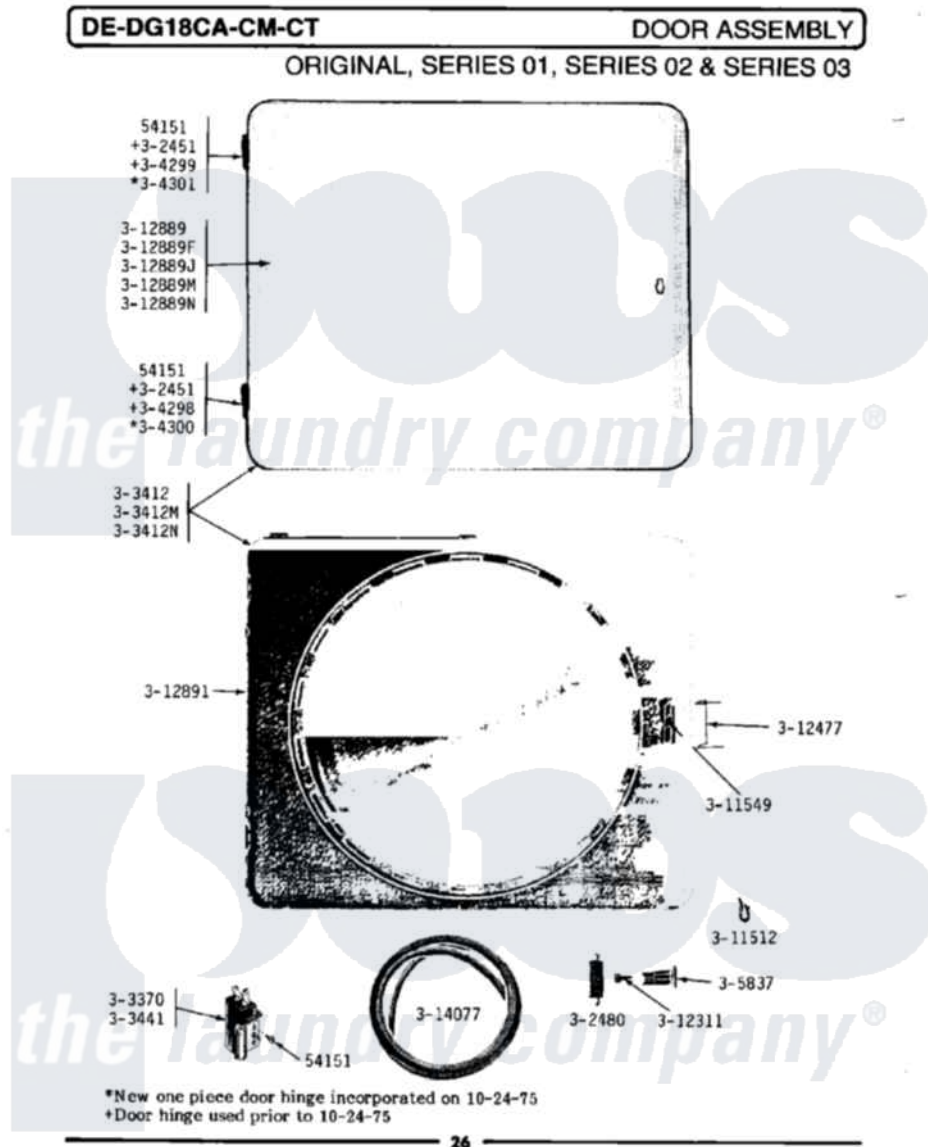

Maytag LDG18CM 08 - DOOR ASSEMBLY

Maytag Commercial Maytag LDG18CM Dryer Parts Parts Diagram 08 - DOOR ASSEMBLY
Click on the part number to view part

Item	Original Part Number	Replaced By	Status	Part Description
001	NLA		Not Available	SCREW, No.4-40 X 1/4
002	NLA		Not Available	HINGE ASSEMBLY---N
003	NLA		Not Available	LATCH
004	NLA		Not Available	DOOR COMPLETE-WHITE
005	NLA		Not Available	DOOR COMPLETE-HARVEST WHEAT
006	Y303441		Not Available	DOOR SWITCH
007	Y304298			Hinge - Lower
008	NLA		Not Available	HINGE - UPPER
009	NLA		Not Available	HINGE - LOWER
010	NLA		Not Available	HINGE - UPPER
011	NLA		Not Available	KNOB AND SCREW
012	NLA		Not Available	FASTENER
013	NLA		Not Available	WIRE CLIP
014	NLA		Not Available	SCREW---NA
015	NLA		Not Available	MAGNETIC LATCH RETAINER

016	NLA	Not Available	DOOR PANEL-WHITE
017	NLA	Not Available	DOOR PANEL-HAVEST WHEAT
018	Y312891	Not Available	DOOR LINER - INNER HALF
019	314077		Door Seal