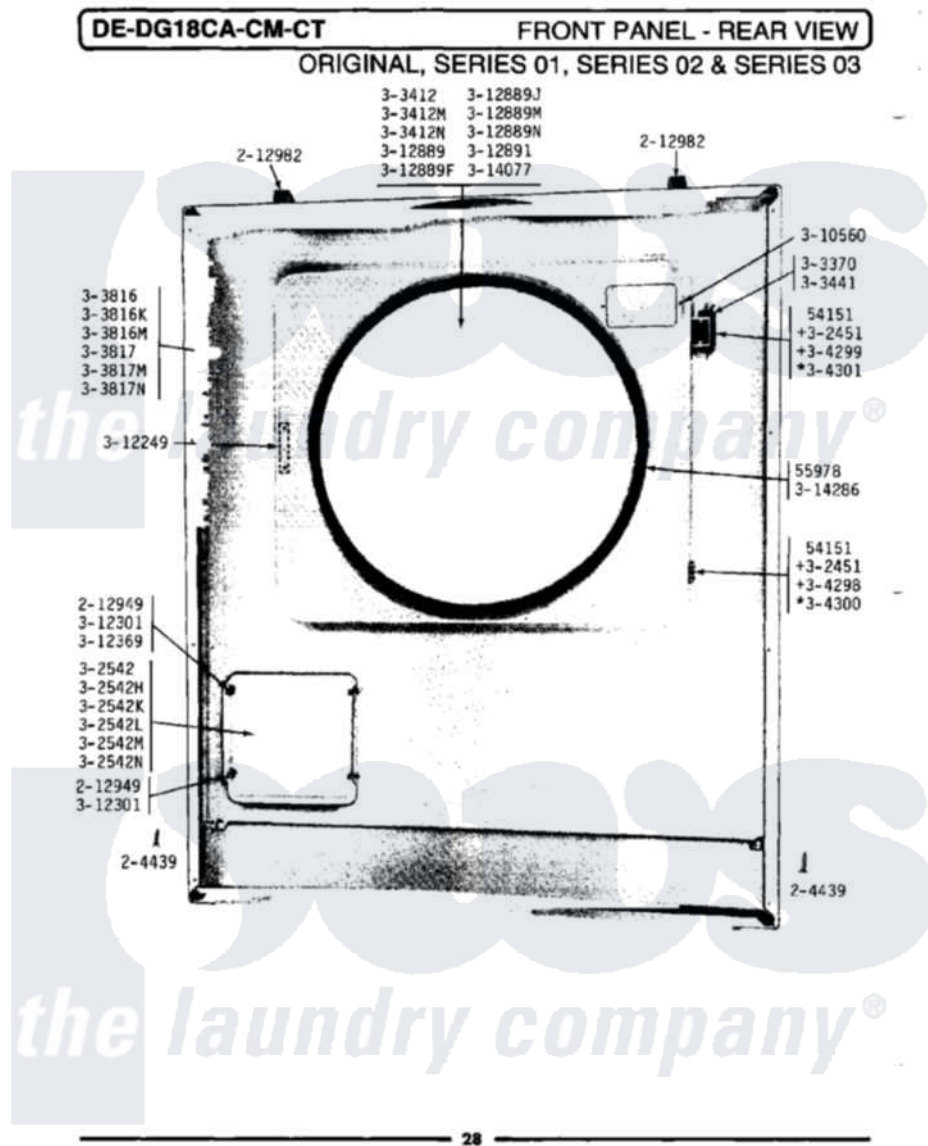

Maytag LDG18CM 09 - FRONT PANEL-REAR VIEW

Maytag [Commercial Maytag LDG18CM Dryer Parts](#) Parts Diagram 09 - FRONT PANEL-REAR VIEW
 Click on the part number to view part

Item	Original Part Number	Replaced By	Status	Part Description
001	NLA		Not Available	SCREW, No.4-40 X 1/4
002	Y055978			Rubber Adhesive, 2 Oz Tube
003	204439			Screw And Fstner Assembly
004	212949	22001866		Screw, Relay
005	212982	22001650		Fastener, Spring
006	NLA		Not Available	HINGE ASSEMBLY----N
007	NLA		Not Available	ACCESS DOOR (WHITE)
008	NLA		Not Available	ACCESS DOOR-ALMOND
009	NLA		Not Available	DOOR COMPLETE-WHITE
010	NLA		Not Available	DOOR COMPLETE-HARVEST WHEAT
011	Y303441		Not Available	DOOR SWITCH
012	NLA		Not Available	FRONT PANEL-WHITE
013	NLA		Not Available	FRONT PANEL-HARVEST WHEAT
014	Y304298			Hinge - Lower
015	NLA		Not Available	HINGE - UPPER

016	NLA	Not Available	HINGE - LOWER
017	NLA	Not Available	HINGE - UPPER
018	310560	74004005	Screw, 6-32 X 5/16"
019	NLA	Not Available	STRIKE PLATE
020	NLA	Not Available	BUSHING FOR ACCESS STUD
021	312369		Sleeve, Access Panel Stud Part Not Used
022	NLA	Not Available	DOOR PANEL-WHITE
023	NLA	Not Available	DOOR PANEL-WHITE
024	NLA	Not Available	DOOR PANEL-HAVEST WHEAT
025	Y312891	Not Available	DOOR LINER - INNER HALF
026	Y313340		LABEL, LINT SCREEN INSTRUCTION
027	Y313927		INSTRUCTION LABEL
028	314077		Door Seal
029	NLA	Not Available	GAS IGNITION LABEL
030	314286		Seal For Front Panel