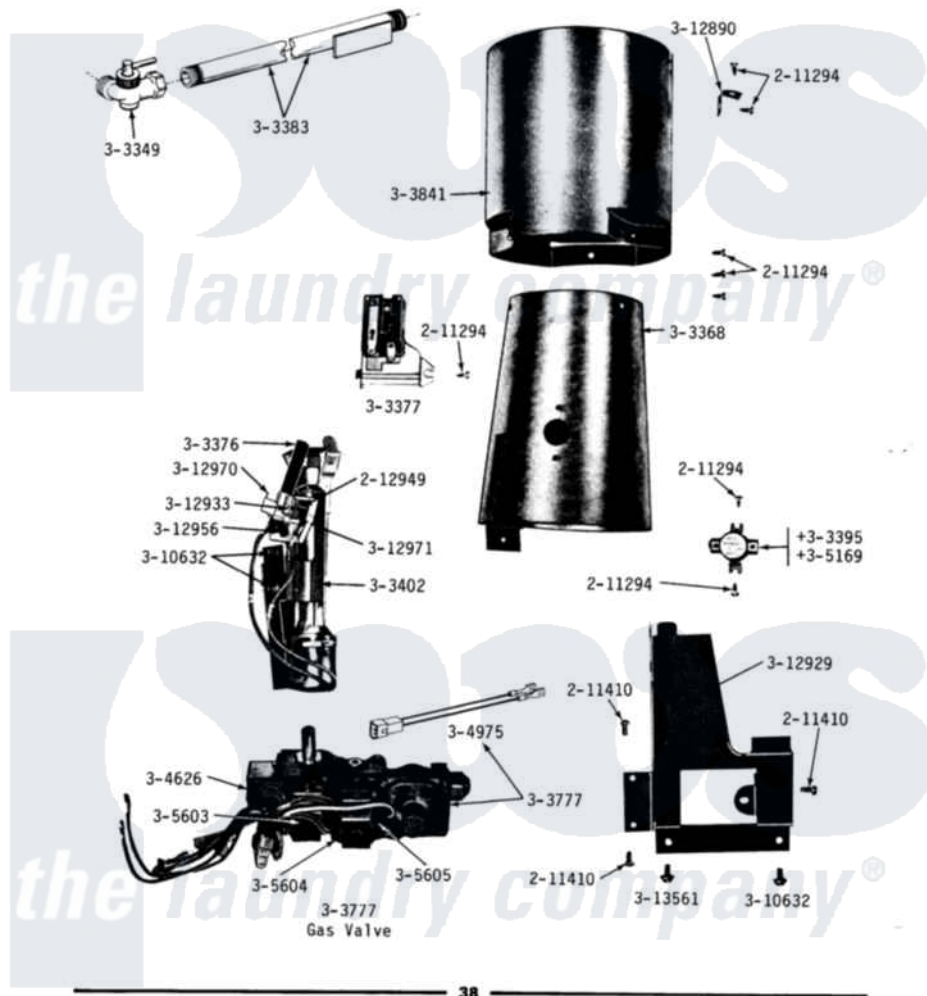

Maytag LDG18CM 14 - GAS VALVE, BURNER & COMBUSTION CONE

DG18CA-CM-CS-CT
GAS VALVE, BURNER & COMBUSTION CONE
 DG18CA-CM-CT ORIGINAL, SERIES 01, 02, 03 & 04
 DG18CS ORIGINAL

Maytag Commercial Maytag LDG18CM Dryer Parts Parts Diagram 14 - GAS VALVE, BURNER & COMBUSTION CONE
 Click on the part number to view part

| Item | Original Part Number | Replaced By | Status | Part Description |
|------|-------------------------|---------------------------|---------------|----------------------------------------------------------|
| 001 | 211294 | 90767 | | Screw, 8A X 3/8 HeX Washer Head Tapping |
| 002 | NLA | | Not Available | SCREW, HEX HD No.8 X 3/8 INCH |
| 003 | 212949 | 22001866 | | Screw, Relay |
| 004 | NLA | | Not Available | SCREW ASSM - BLUE BLOCK OPE |
| 005 | Y303349 | | | Angle Shut-Off, Gas Valve |
| 006 | Y303368 | | | Cone, Combustion |
| 007 | 303376 | 4392003 | | Ignitor |
| 008 | Y303377 | 338906 | | Radiant, Sensor |
| 009 | Y303383 | 33001735 | | Pipe And Bracket Assembly Series 18 Not Needed Use Vavle |
| 010 | 303395 | | | Thermostat, Hi-Limit |
| 011 | Y303402 | | | Burner Assembly NA |
| 012 | Y303777 | W10116794 | | Gas Valve |
| 013 | Y303779 | | | Conversion Kit |