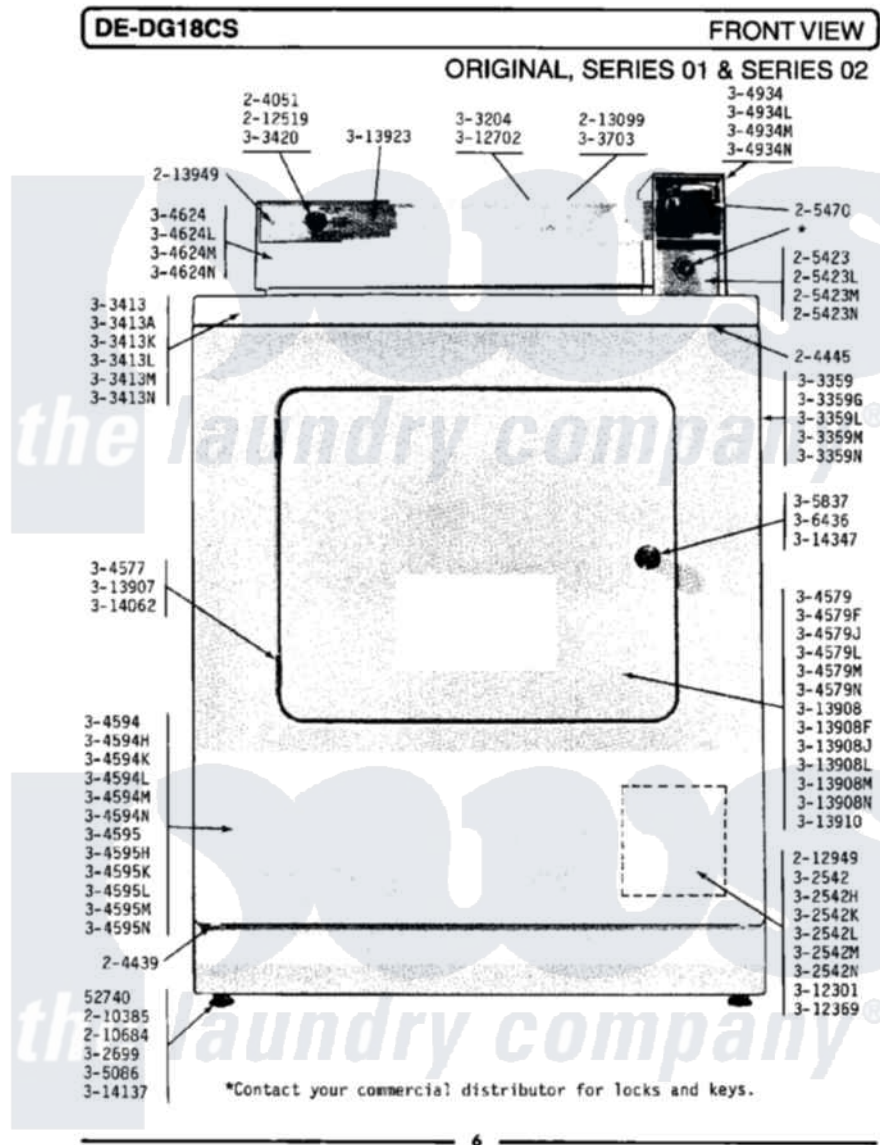

Maytag LDG18CS 01 - FRONT VIEW

Maytag Commercial Maytag LDG18CS Dryer Parts Parts Diagram 01 - FRONT VIEW
 Click on the part number to view part

Item	Original Part Number	Replaced By	Status	Part Description
001	Y052740	62739		Nut, Lock
002	204051	22204051		Knob
003	204439			Screw And Fstner Assembly
004	204445			Screw And Fastener Assembly
005	205423	208883		Coin Box K
006	205423L	208883		Coin Box K
007	205423M	208883		Coin Box K
008	NLA		Not Available	MAYTAG COIN SLIDE
009	210385			Lock Nut For Adjustable Leg
010	210684			Foot, Adjustable Leg
011	212519	488234		Screw 8-32 X 1/4
012	212949	22001866		Screw, Relay
013	213007			Xfor Cabinet See Cabinet, Back
014	213099			Lens For Control Panel
015	213949			Screw, No.8-18 X 5/16 Inch
016	NLA		Not Available	ACCESS DOOR (WHITE)