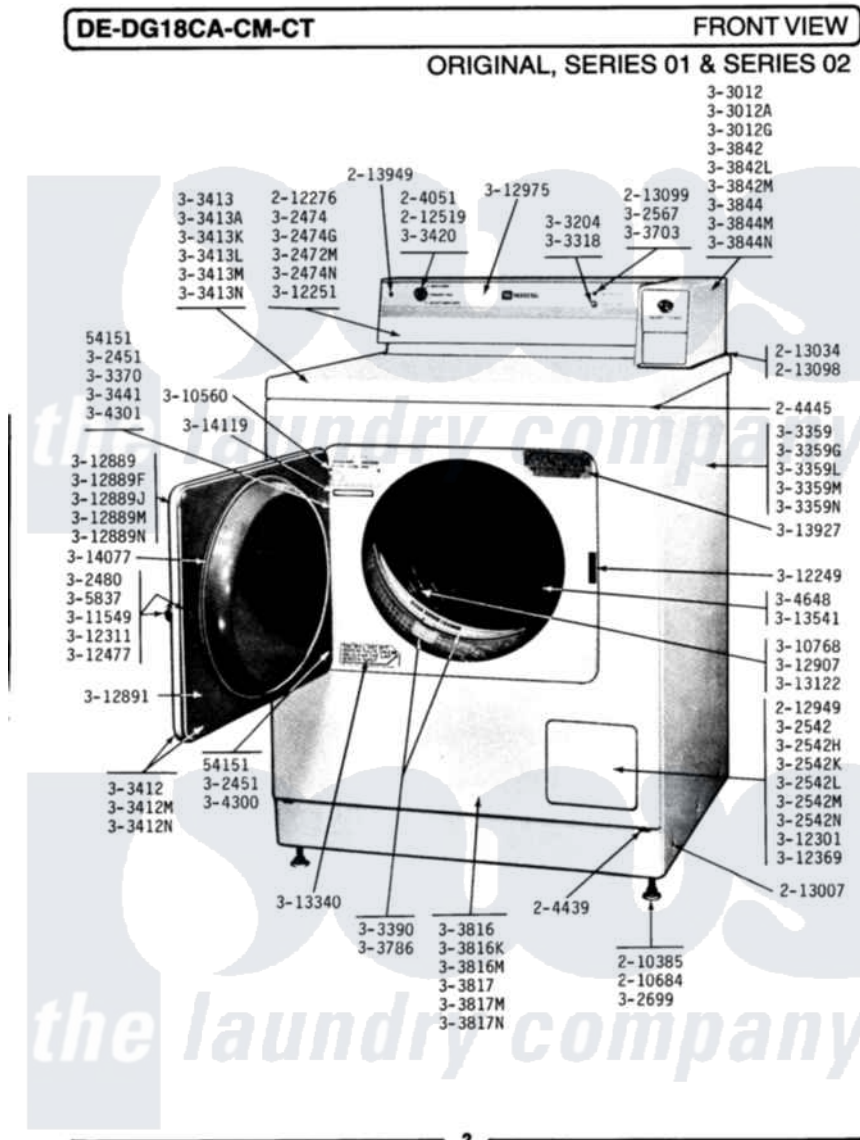

Maytag LDG18CT 01 - FRONT VIEW

Maytag Commercial Maytag LDG18CT Dryer Parts Parts Diagram 01 - FRONT VIEW
 Click on the part number to view part

Item	Original Part Number	Replaced By	Status	Part Description
001	NLA		Not Available	SCREW, No.4-40 X 1/4
002	204051	22204051		Knob
003	204439			Screw And Fstner Assembly
004	204445			Screw And Fastener Assembly
005	210385			Lock Nut For Adjustable Leg
006	210684			Foot, Adjustable Leg
007	212276	W10116760		Screw
008	212519	488234		Screw 8-32 X 1/4
009	212949	22001866		Screw, Relay
010	213007			Xfor Cabinet See Cabinet, Back
011	NLA		Not Available	GASKET UNDER CONTROL CENTER
012	213099			Lens For Control Panel
013	213949			Screw, No.8-18 X 5/16 Inch
014	NLA		Not Available	HINGE ASSEMBLY----N
015	NLA		Not Available	CONTROL COVER-WHITE