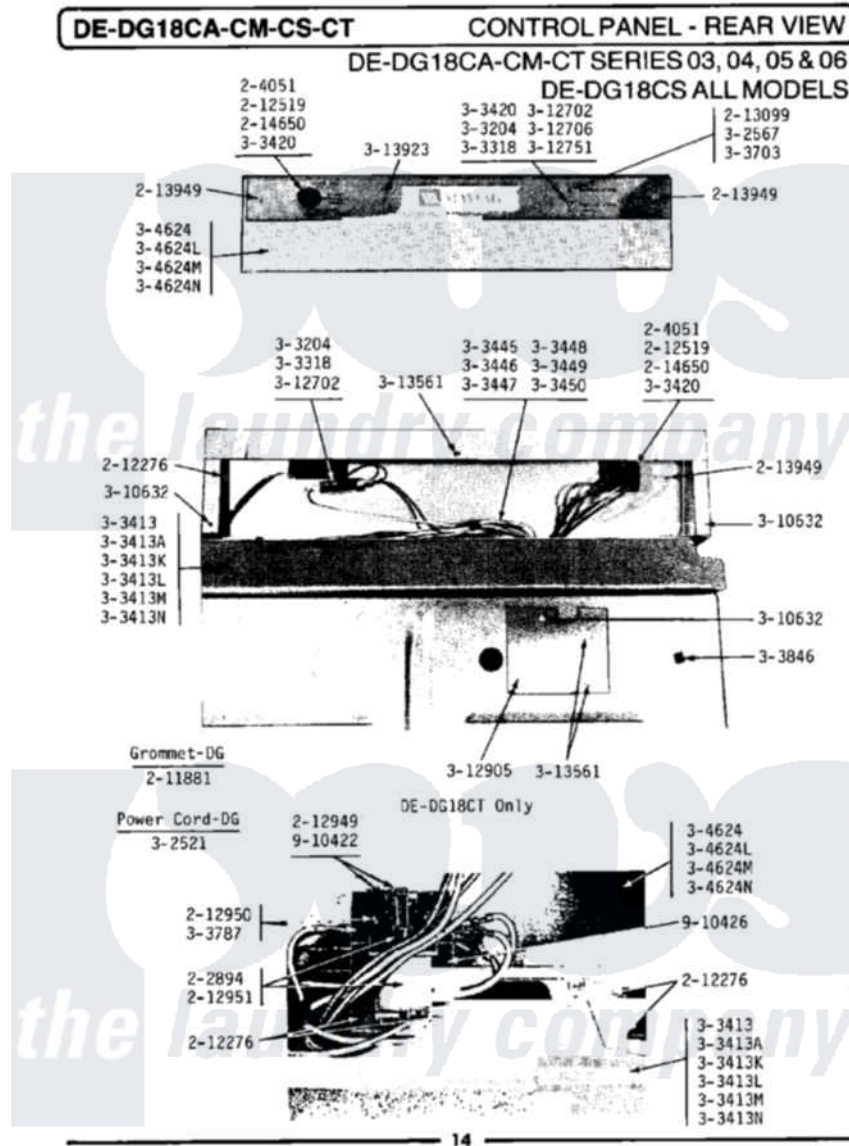

Maytag LDG18CT 05 - CONTROL PANEL-REAR VIEW (SERIES 03)

Maytag Commercial Maytag LDG18CT Dryer Parts Parts Diagram 05 - CONTROL PANEL-REAR VIEW (SERIES 03)
 Click on the part number to view part

Item	Original Part Number	Replaced By	Status	Part Description
001	202894			Solenoid For Relay Assembly
002	204051	22204051		Knob
003	211881			Grommet, Cord Part Not Used- Gas Models Only
004	212276	W10116760		Screw
005	212519	488234		Screw 8-32 X 1/4
006	212949	22001866		Screw, Relay
007	212950	M0227520		Screw-Tc No.6-32 X 13/16", Preform SwiTch
008	212951			Screw, No.6-32 X 1/4 Inch
009	213099			Lens For Control Panel
010	213949			Screw, No.8-18 X 5/16 Inch
011	214650			Screw For 2-4051 Knob
012	302521		Not Available	CORD, POWER PART NOT USED-GAS MODELS ONLY
013	NLA		Not Available	PILOT LIGHT
014	Y303318			Switch Assembly With Hex Nu

015	NLA		Not Available	TOP COVER-WHITE
016	NLA		Not Available	TOP COVER-ALMOND
017	NLA		Not Available	TOP COVER-HARVEST WHEAT
018	Y303420		Not Available	SELECTOR SWITCH
019	NLA		Not Available	MAIN WIRE HARNESS
020	Y303787		Not Available	SWITCH FOR RELAY
021	NLA		Not Available	SCREW & WASHER ASSY.
022	NLA		Not Available	CONTROL COVER-WHITE
023	NLA		Not Available	CONTROL COVER-ALMOND
024	NLA		Not Available	CONTROL COVER-HARVEST WHEAT
025	Y310632	1163839		Screw
026	Y311423	489483		Screw 10-32 X 1/2
027	NLA		Not Available	BACK FOR CONTROL PANEL
028	Y312702			Knurled Nut, Start Switch
029	Y312706	422617		Nut
030	312751			Lockwasher, Start Switch
031	Y312905		Not Available	COVER, TERMINAL
032	Y313561			Screw---NA
033	NLA		Not Available	CONTROL PANEL
034	NLA		Not Available	SPRING LEVER FOR RELAY
035	NLA		Not Available	RELAY BRACKET