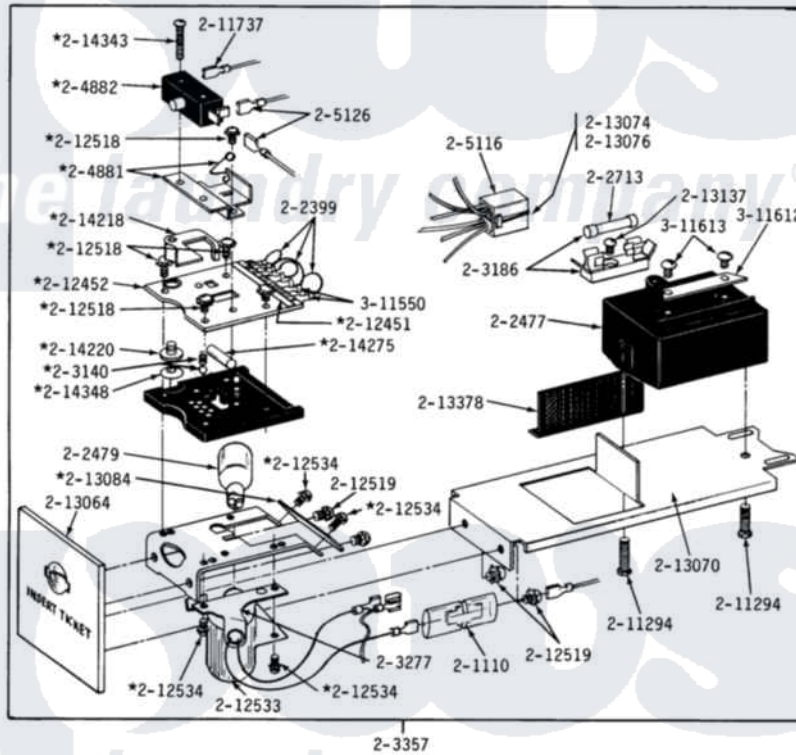

# Maytag LDG18CT 06 - CT CONTROL CENTER

DE-DG18CT

CT CONTROL CENTER COMPONENTS

Maytag [Commercial Maytag LDG18CT Dryer Parts](#) Parts Diagram 06 - CT CONTROL CENTER

[Click on the part number to view part](#)

Item	Original Part Number	Replaced By	Status	Part Description
001	<a href="#">Y052740</a>	<a href="#">62739</a>		Nut, Lock
002	NLA		Not Available	OUTER CASE-WHITE
003	NLA		Not Available	OUTER CASE-ALMOND
004	NLA		Not Available	OUTER CASE-HARVEST WHEAT
005	NLA		Not Available	MTG. STRAP----NA
006	NLA		Not Available	ACCESS DOOR (WHITE)
007	NLA		Not Available	ACCESS DOOR-ALMOND
008	NLA		Not Available	ACCESS DOOR-HARVEST WHEAT
009	NLA		Not Available	ACCESS DOOR (WHITE)
010	NLA		Not Available	ACCESS DOOR-ALMOND
011	NLA		Not Available	ACCESS DOOR-HARVEST WHEAT
012	NLA		Not Available	HARNES FOR TICKET CONTROL
013	<a href="#">211294</a>	<a href="#">90767</a>		Screw, 8A X 3/8 HeX Washer Head Tapping

014	212276	<a href="#">W10116760</a>		Screw
015	NLA		Not Available	GASKET UNDER CONTROL CENTER
016	<a href="#">213089</a>			Knob For Timer
017	NLA		Not Available	LATCH FOR ACCESS DOOR
018	Y302559		Not Available	HARNES FOR TIMER
019	NLA		Not Available	MAIN WIRE HARNES
020	Y303801		Not Available	TIMER WITH KNOB AND PIN
021	NLA		Not Available	CONTROL CENTER-WHITE
022	NLA		Not Available	CONTROL CENTER-ALMOND
023	NLA		Not Available	CONTROL CENTER-HARVEST WHEA
024	NLA		Not Available	TIMER MOTOR
025	NLA		Not Available	TIMER MOTOR
026	<a href="#">Y312300</a>			Groov-Pin
027	<a href="#">910309</a>			Washer, Mounting Strap