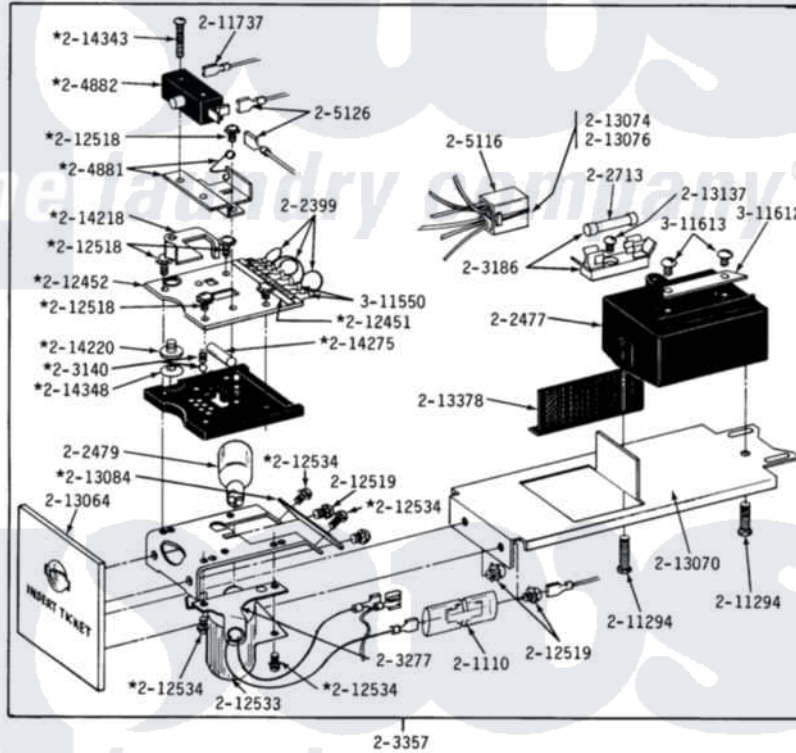

Maytag LDG18CT 07 - CT CONTROL CENTER COMPONENTS

DE-DG18CT

CT CONTROL CENTER COMPONENTS

Maytag [Commercial Maytag LDG18CT Dryer Parts](#) Parts Diagram 07 - CT CONTROL CENTER COMPONENTS
 Click on the part number to view part

Item	Original Part Number	Replaced By	Status	Part Description
001	Y201110		Not Available	CONNECTOR, WIRE (INDIC. LIGHT)
002	NLA		Not Available	JUMPER WIRE (BLACK)
003	202477	22003292		Control As
004	202479	A3167501		Lamp Oven, Int.
005	202509			Ticket Control Assembly
006	202713	22001555		Fuse
007	203140			Contact Ball Kit
008	NLA		Not Available	FUSE BLOCK WITH FUSE
009	NLA		Not Available	LAMP SOCKET WITH BRACKET
010	NLA		Not Available	TICKET RECEIVER ASSEMBLY
011	204881			Cam Plate Assembly
012	204882		Not Available	SWITCH FOR TICKET CONTROL
013	NLA		Not Available	HARNESS FOR TICKET CONTROL

014	NLA		Not Available	SPADE CONNECTOR
015	211294	90767		Screw, 8A X 3/8 HeX Washer Head Tapping
016	211737	248562		Terminal
017	NLA		Not Available	OVERLAY FOR CIRCUIT BOARD
018	212452			Board, Circuit
019	NLA		Not Available	SEMS SCREW (No.4-40 X 1/2 INC)
020	212519	488234		Screw 8-32 X 1/4
021	212533			SHIELD FOR HEAT LAMP
022	NLA		Not Available	SCREW, SHIELD TO CONTROL
023	NLA		Not Available	FRONT PLATE F/TICKET CONTRO
024	NLA		Not Available	BRACKET FOR TICKET ASSEMBLY
025	213074			Pin Receptacle For Plug
026	NLA		Not Available	PIN FOR PLUG
027	NLA		Not Available	TICKET DEFLECTOR
028	NLA		Not Available	SCREW (No.6 X 1/4 INCH)
029	NLA		Not Available	SHIELD
030	214218			Lever, Switch
031	214220			Adjustment Thumb Wheel
032	214275			Roller For Cam
033	NLA		Not Available	SCREW
034	NLA		Not Available	SPRING WASHER
035	Y311550		Not Available	SPADE (MINIATURE)
036	311612		Not Available	COVER, CIRCUIT BOARD TERMINALS
037	311613	Y311711		Screw, Fuse Block