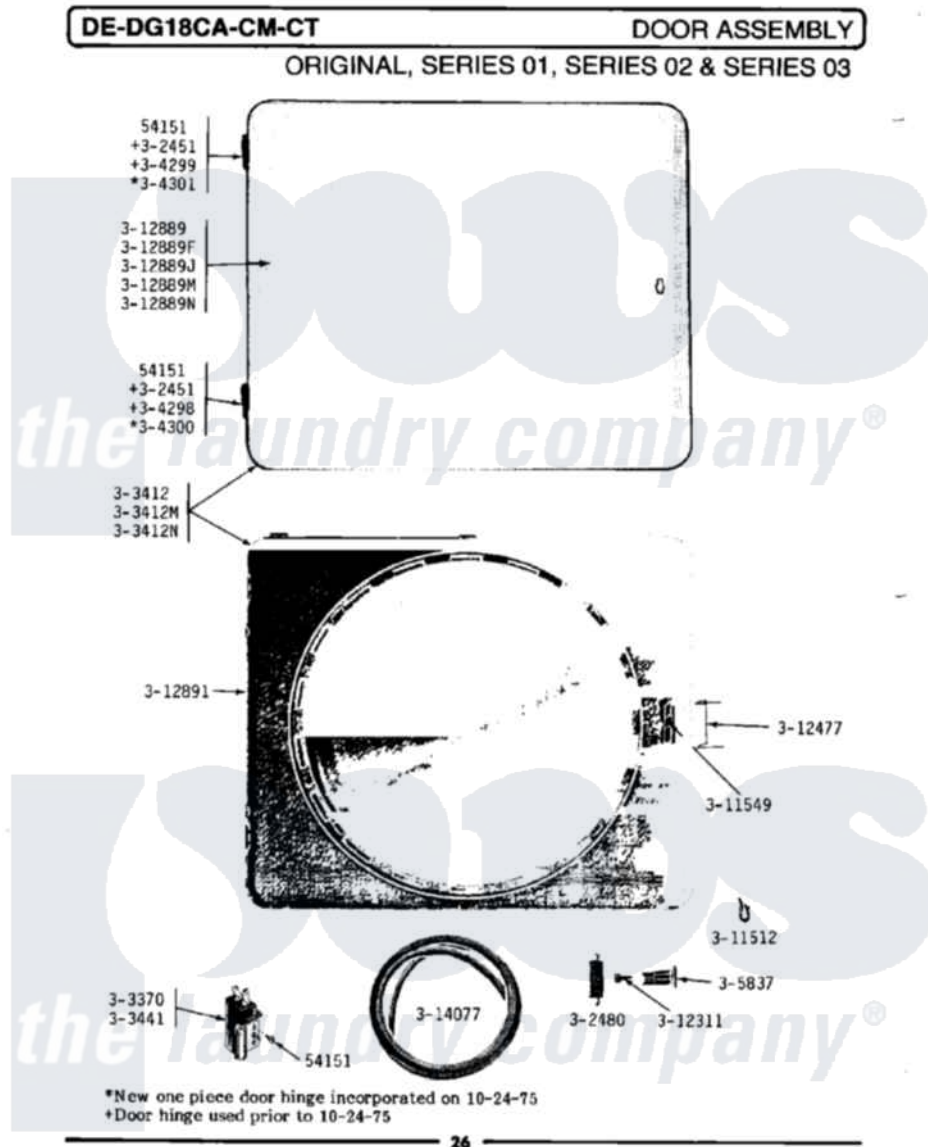

Maytag LDG18CT 08 - DOOR ASSEMBLY

Maytag [Commercial Maytag LDG18CT Dryer Parts](#) Parts Diagram 08 - DOOR ASSEMBLY
 Click on the part number to view part

Item	Original Part Number	Replaced By	Status	Part Description
001	NLA		Not Available	SCREW, No.4-40 X 1/4
002	NLA		Not Available	HINGE ASSEMBLY---N
003	NLA		Not Available	LATCH
004	Y303370			Door Switch
005	NLA		Not Available	DOOR COMPLETE-WHITE
006	NLA		Not Available	DOOR COMPLETE-HARVEST WHEAT
007	Y304298			Hinge - Lower
008	NLA		Not Available	HINGE - UPPER
009	NLA		Not Available	HINGE - LOWER
010	NLA		Not Available	HINGE - UPPER
011	NLA		Not Available	KNOB AND SCREW
012	NLA		Not Available	FASTENER
013	NLA		Not Available	WIRE CLIP
014	NLA		Not Available	SCREW---NA
015	NLA		Not Available	MAGNETIC LATCH RETAINER

016	NLA	Not Available	DOOR PANEL-WHITE
017	NLA	Not Available	DOOR PANEL-HARVEST WHEAT
018	Y312891	Not Available	DOOR LINER - INNER HALF
019	314077		Door Seal